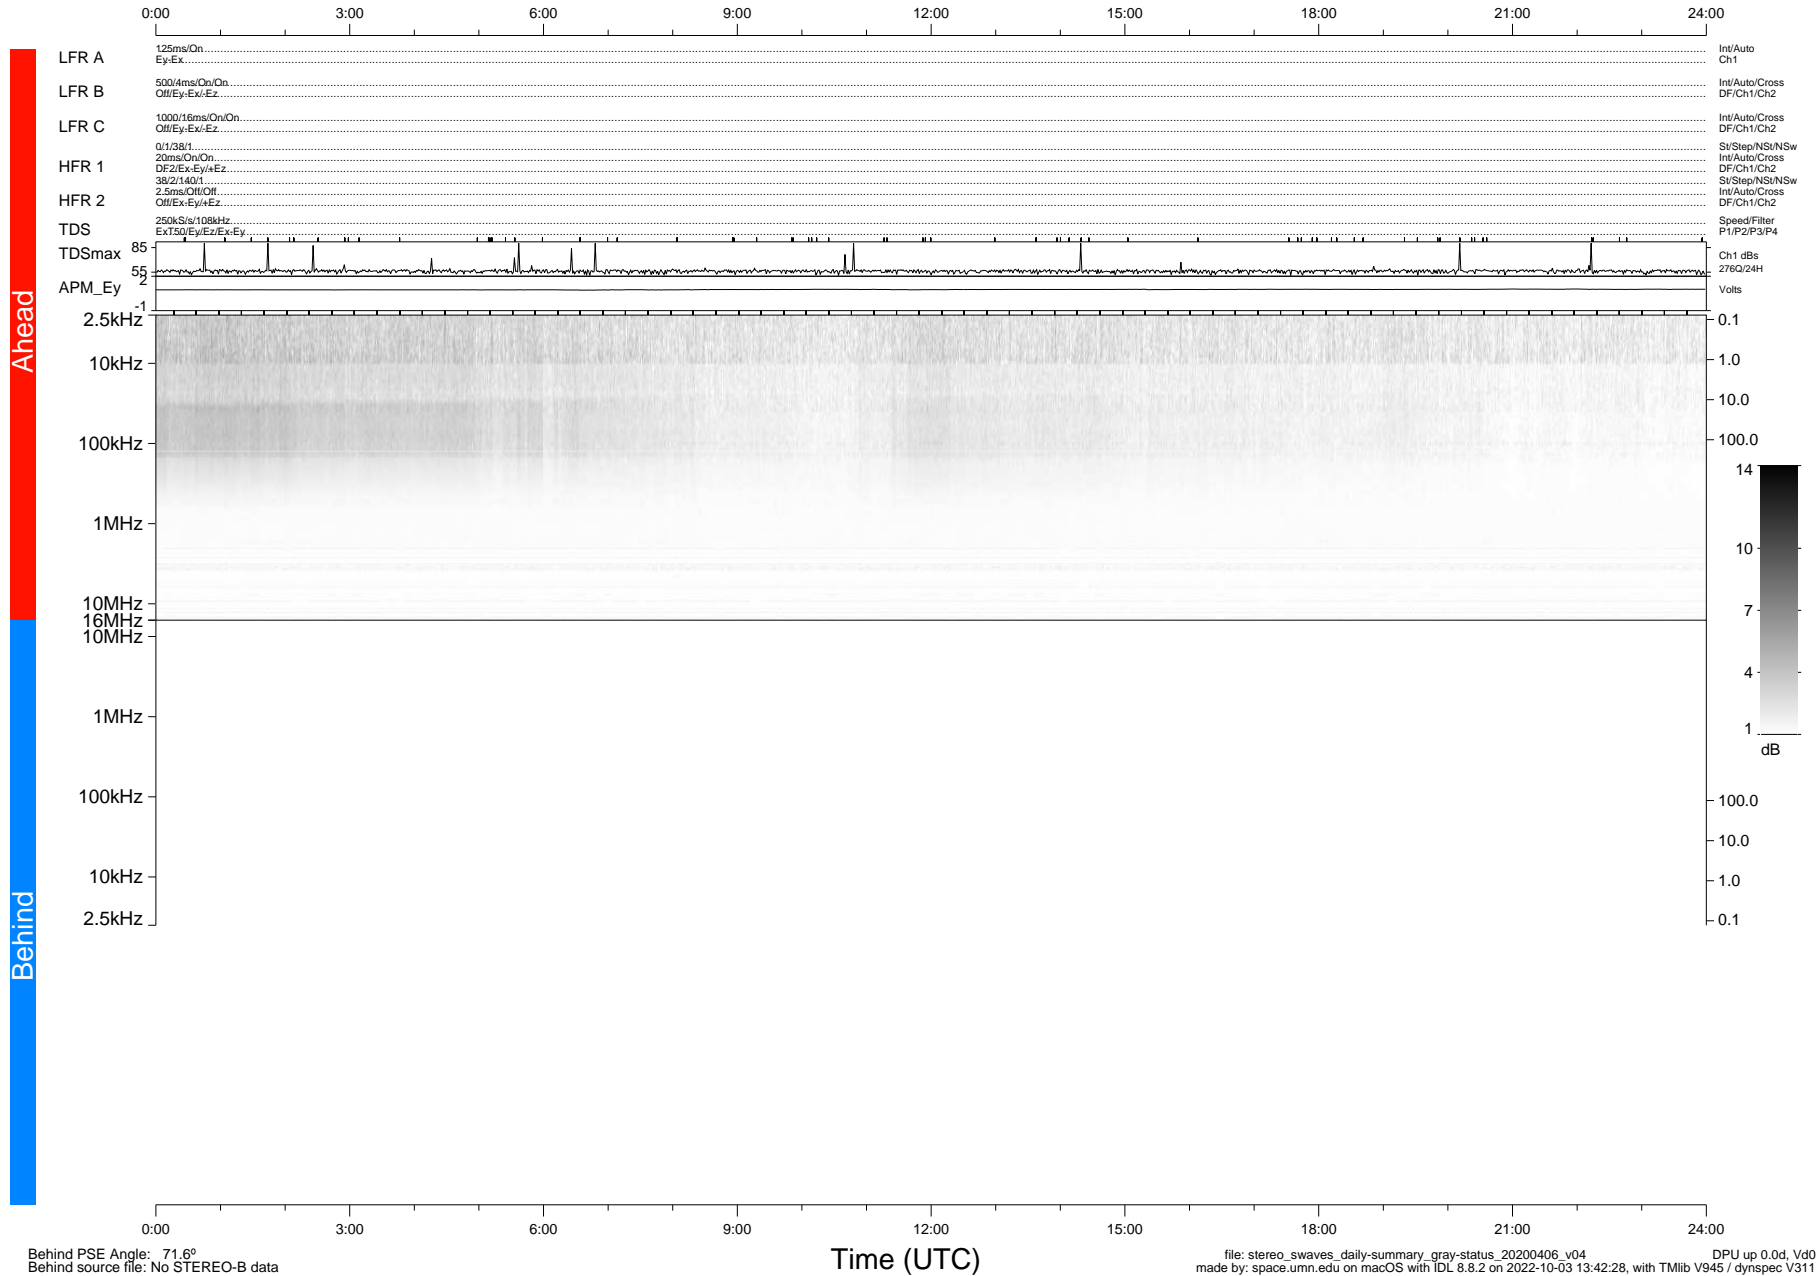

STEREO/WAVES Daily Summary - 06-Apr-2020 (DOY 097)

Ahead source file: swaves_ahead_2020_097_1_05.fin (Recovery: 100.0% HK, 95% Pkts)
 Ahead PSE Angle: -75.6°

DPU up 1734.9d, V412d32

Behind PSE Angle: 71.6°
 Behind source file: No STEREO-B data

file: stereo_swaves_daily-summary_gray-status_20200406_v04
 made by: space.umn.edu on macOS with IDL 8.8.2 on 2022-10-03 13:42:28, with TLib V945 / dynspec V311
 DPU up 0.0d, Vd0