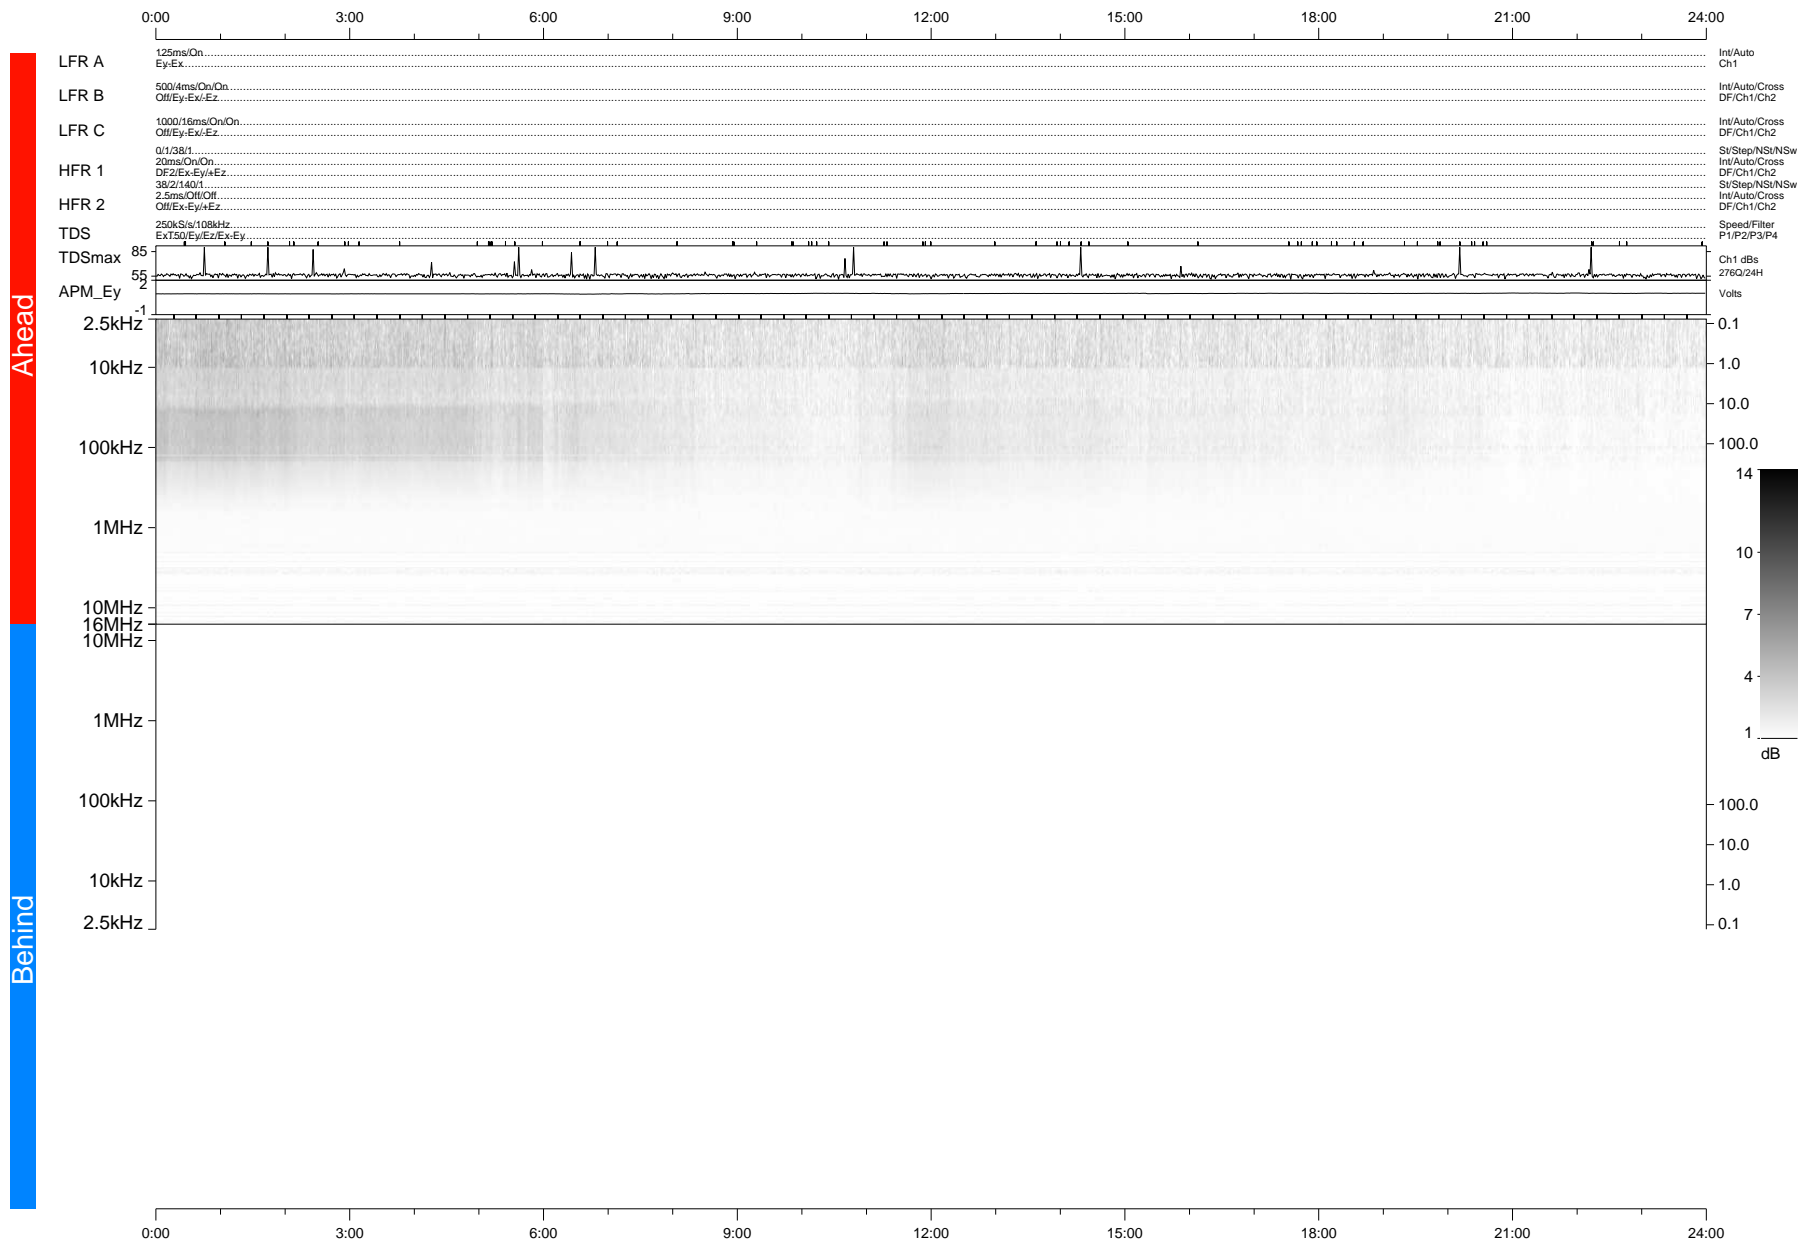

STEREO/WAVES Daily Summary - 06-Apr-2020 (DOY 097)

Ahead source file: swaves_ahead_2020_097_1_05.fin (Recovery: 100.0% HK, 95% Pkts)
 Ahead PSE Angle: -75.6°

DPU up 1734.9d, V412d32

Behind PSE Angle: 71.6°
 Behind source file: No STEREO-B data

Time (UTC)

file: stereo_swaves_daily-summary_gray-status_20200406_v03
 made by: space.umn.edu on macOS with IDL 8.8.2 on 2022-09-15 13:06:38, with Tlib V945 / dynspec V311

DPU up 0.0d, Vd0