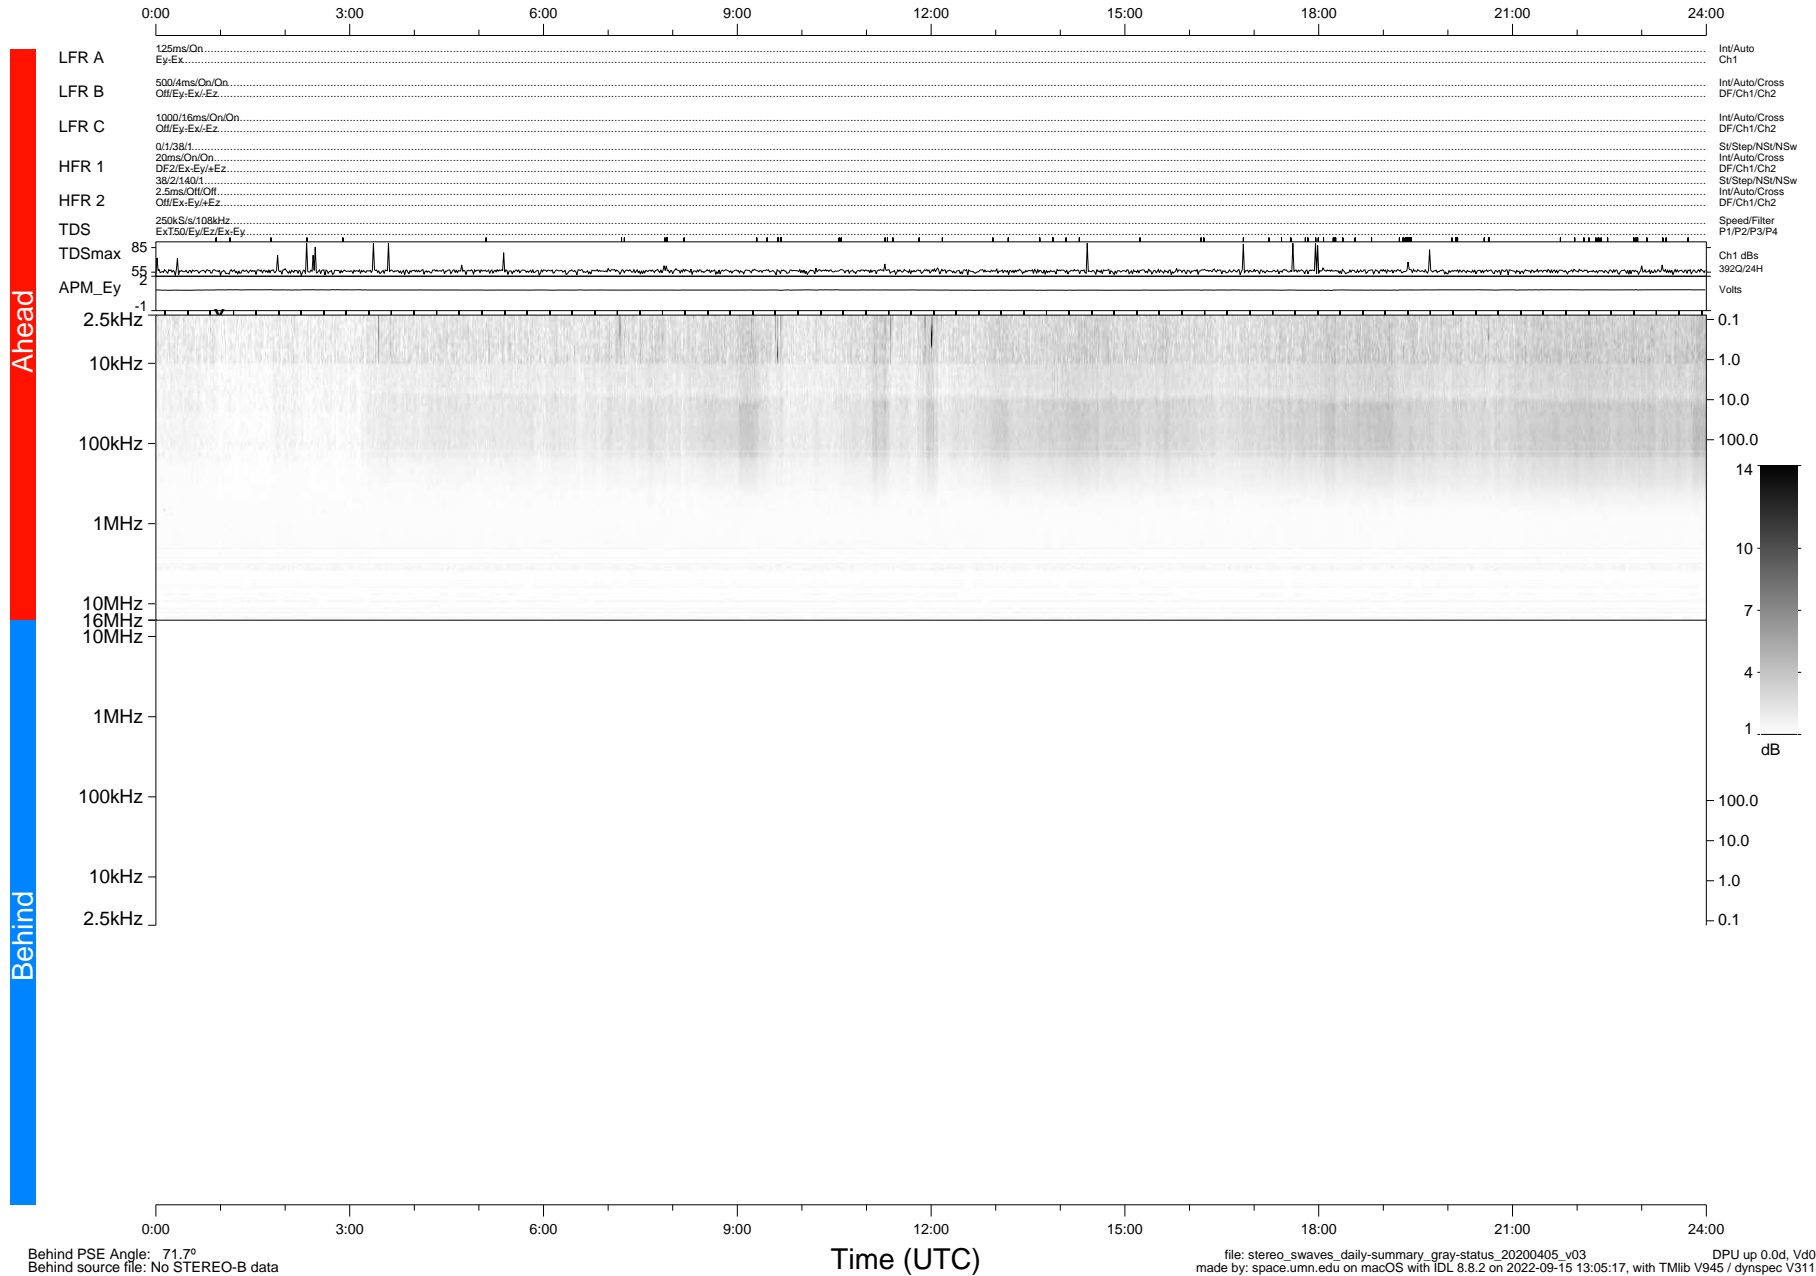

STEREO/WAVES Daily Summary - 05-Apr-2020 (DOY 096)

Ahead source file: swaves_ahead_2020_096_1_05.fin (Recovery: 100.0% HK, 112% Pkts)
 Ahead PSE Angle: -75.6°

DPU up 1733.9d, V412d32

Behind PSE Angle: 71.7°
 Behind source file: No STEREO-B data

file: stereo_swaves_daily-summary_gray-status_20200405_v03
 made by: space.umn.edu on macOS with IDL 8.8.2 on 2022-09-15 13:05:17, with TLib V945 / dynspec V311
 DPU up 0.0d, Vd0