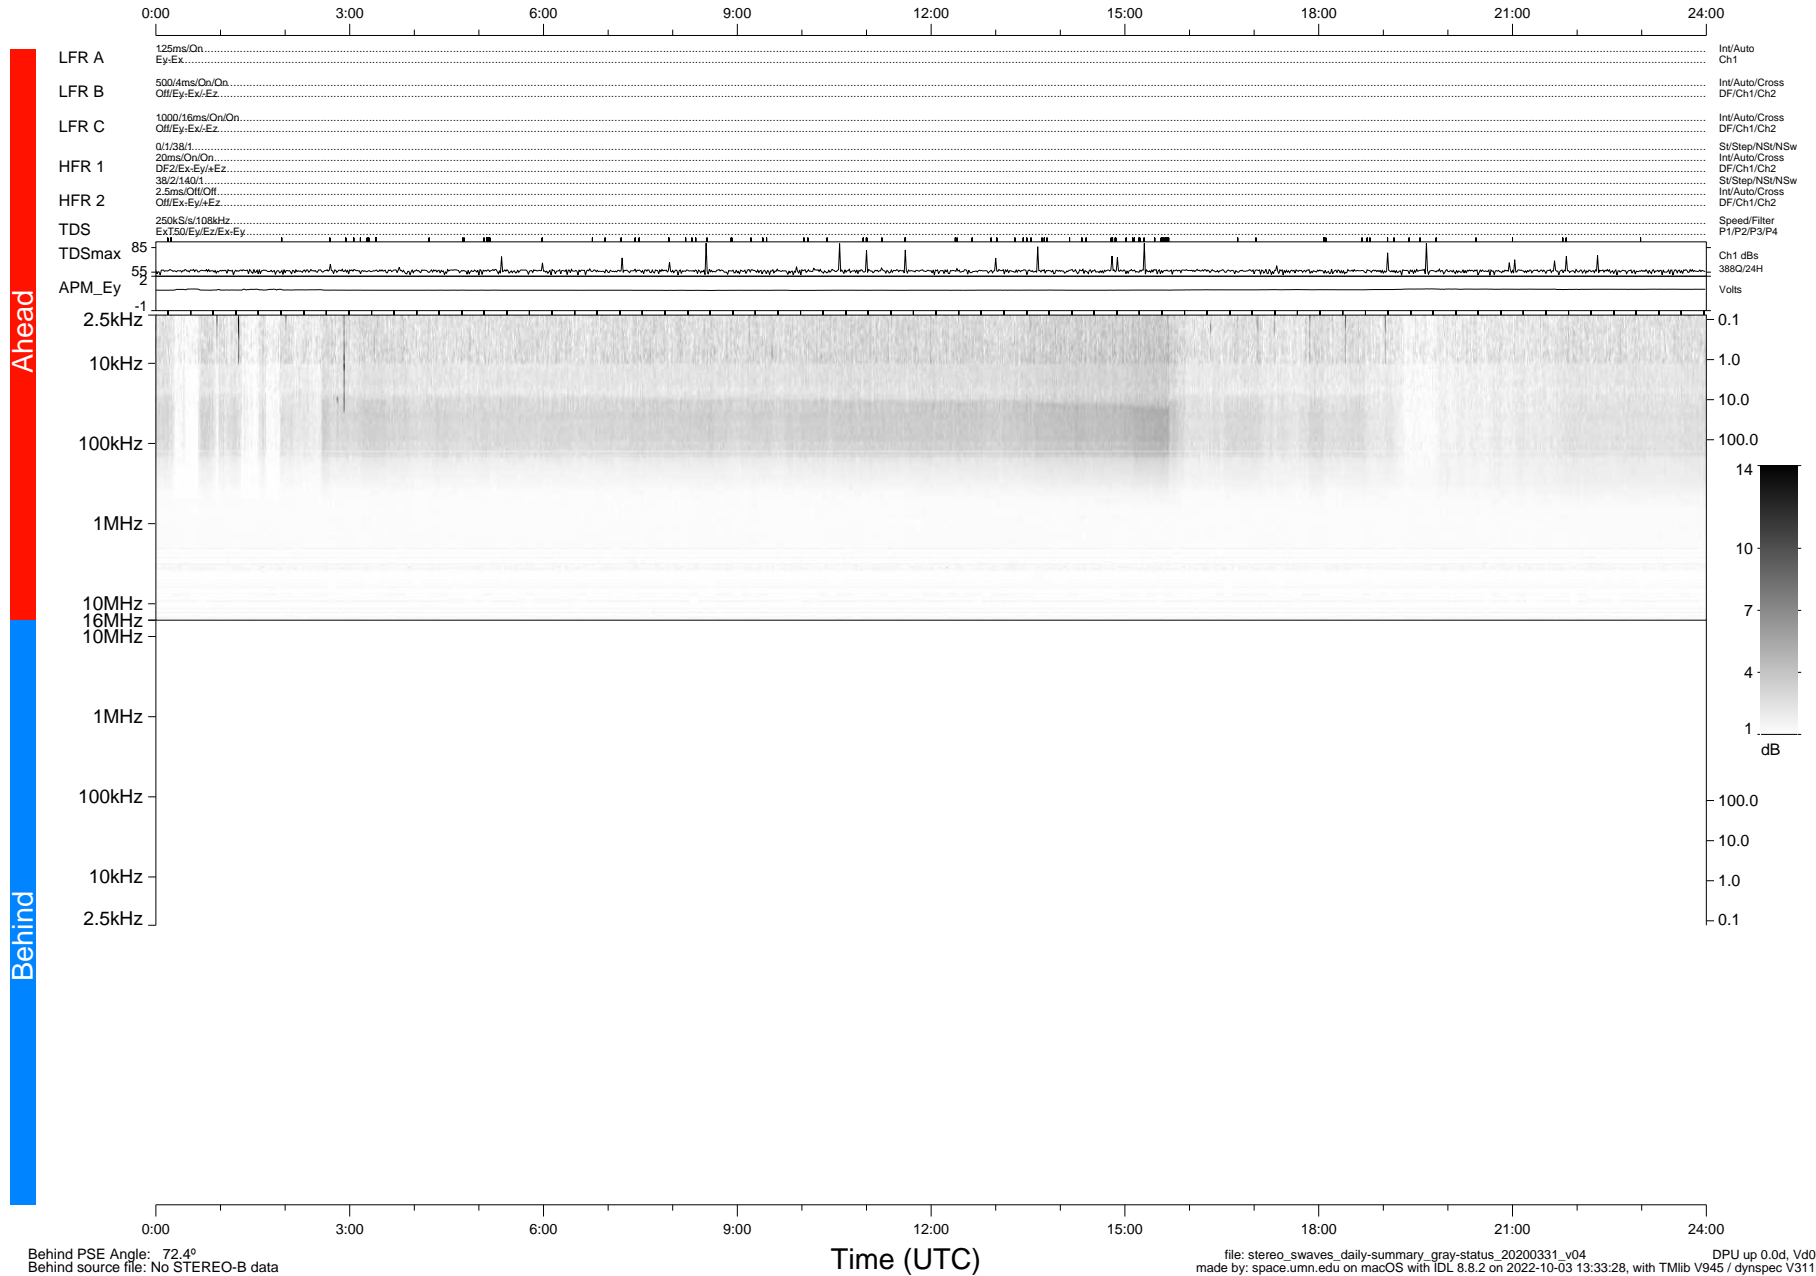

STEREO/WAVES Daily Summary - 31-Mar-2020 (DOY 091)

Ahead source file: swaves_ahead_2020_091_1_05.fin (Recovery: 100.0% HK, 112% Pkts)
 Ahead PSE Angle: -75.8°

DPU up 1728.9d, V412d32

Behind PSE Angle: 72.4°
 Behind source file: No STEREO-B data

file: stereo_swaves_daily-summary_gray-status_20200331_v04
 made by: space.umn.edu on macOS with IDL 8.8.2 on 2022-10-03 13:33:28, with Tlib V945 / dynspec V311
 DPU up 0.0d, Vd0