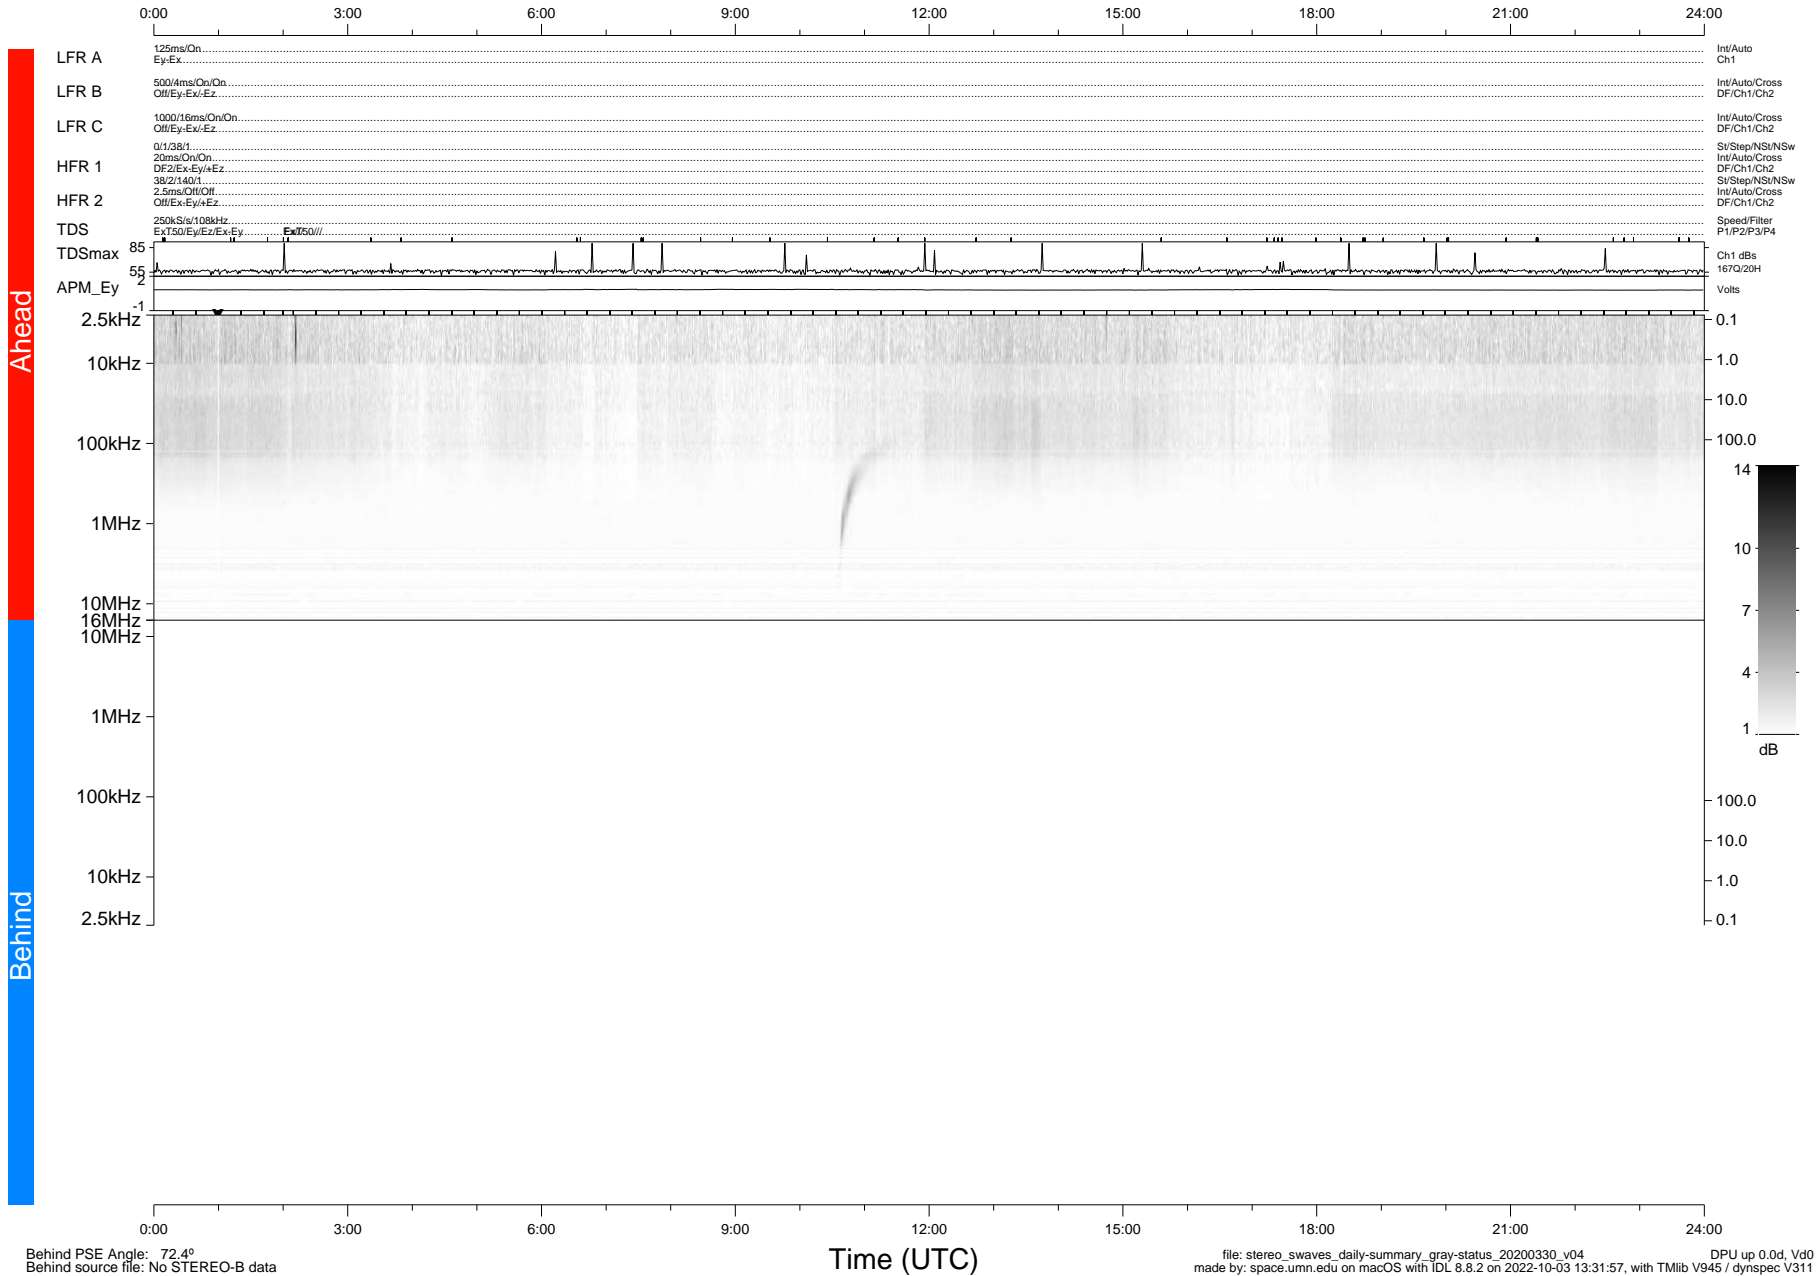

STEREO/WAVES Daily Summary - 30-Mar-2020 (DOY 090)

Ahead source file: swaves_ahead_2020_090_1_05.fin (Recovery: 100.0% HK, 78% Pkts)
 Ahead PSE Angle: -75.9°

DPU up 1727.9d, V412d32

Behind PSE Angle: 72.4°
 Behind source file: No STEREO-B data

file: stereo_swaves_daily-summary_gray-status_20200330_v04
 made by: space.umn.edu on macOS with IDL 8.8.2 on 2022-10-03 13:31:57, with TLib V945 / dynspec V311
 DPU up 0.0d, Vd0