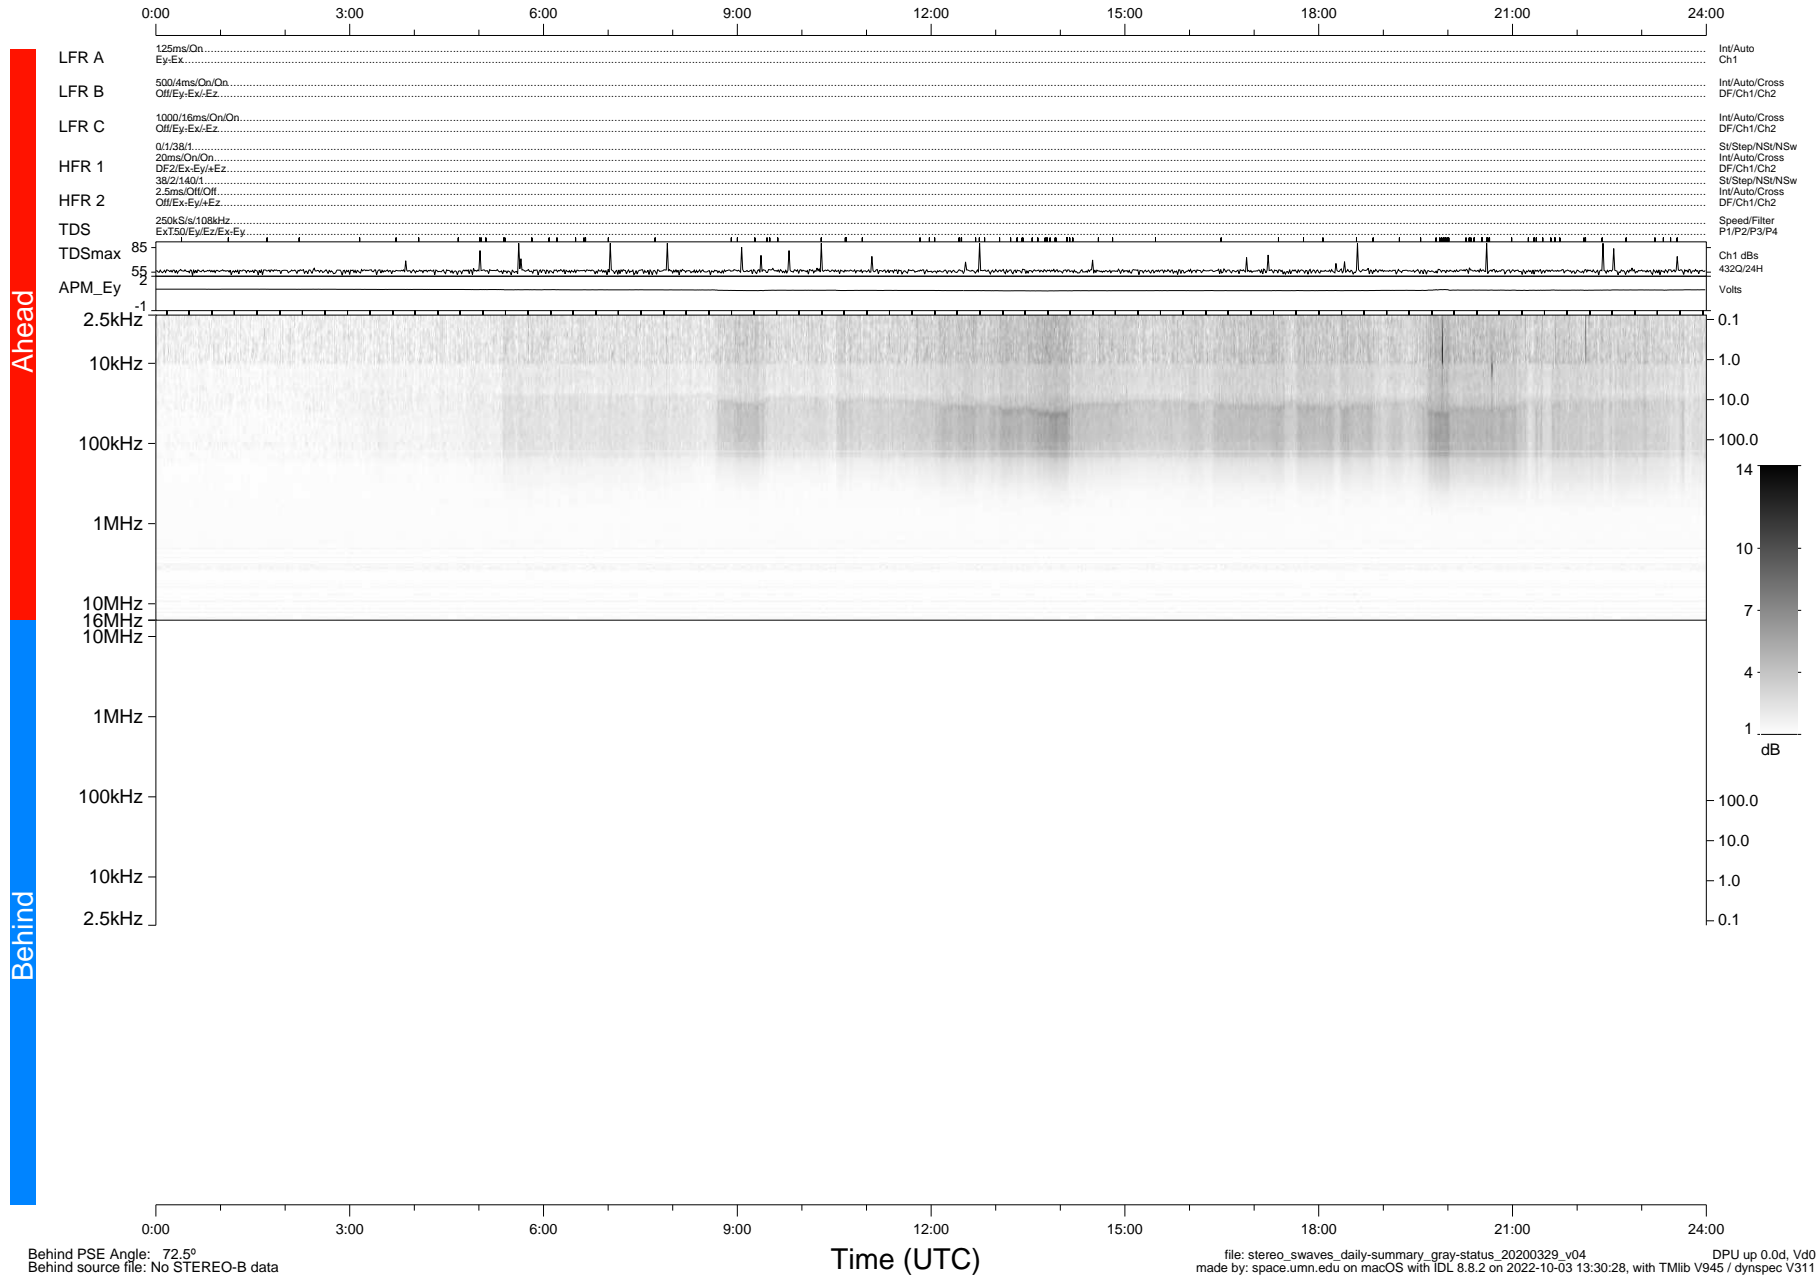

STEREO/WAVES Daily Summary - 29-Mar-2020 (DOY 089)

Ahead source file: swaves_ahead_2020_089_1_05.fin (Recovery: 100.0% HK, 118% Pkts)
 Ahead PSE Angle: -76.0°

DPU up 1726.9d, V412d32

Behind PSE Angle: 72.5°
 Behind source file: No STEREO-B data

file: stereo_swaves_daily-summary_gray-status_20200329_v04
 made by: space.umn.edu on macOS with IDL 8.8.2 on 2022-10-03 13:30:28, with Tlib V945 / dynspec V311
 DPU up 0.0d, Vd0