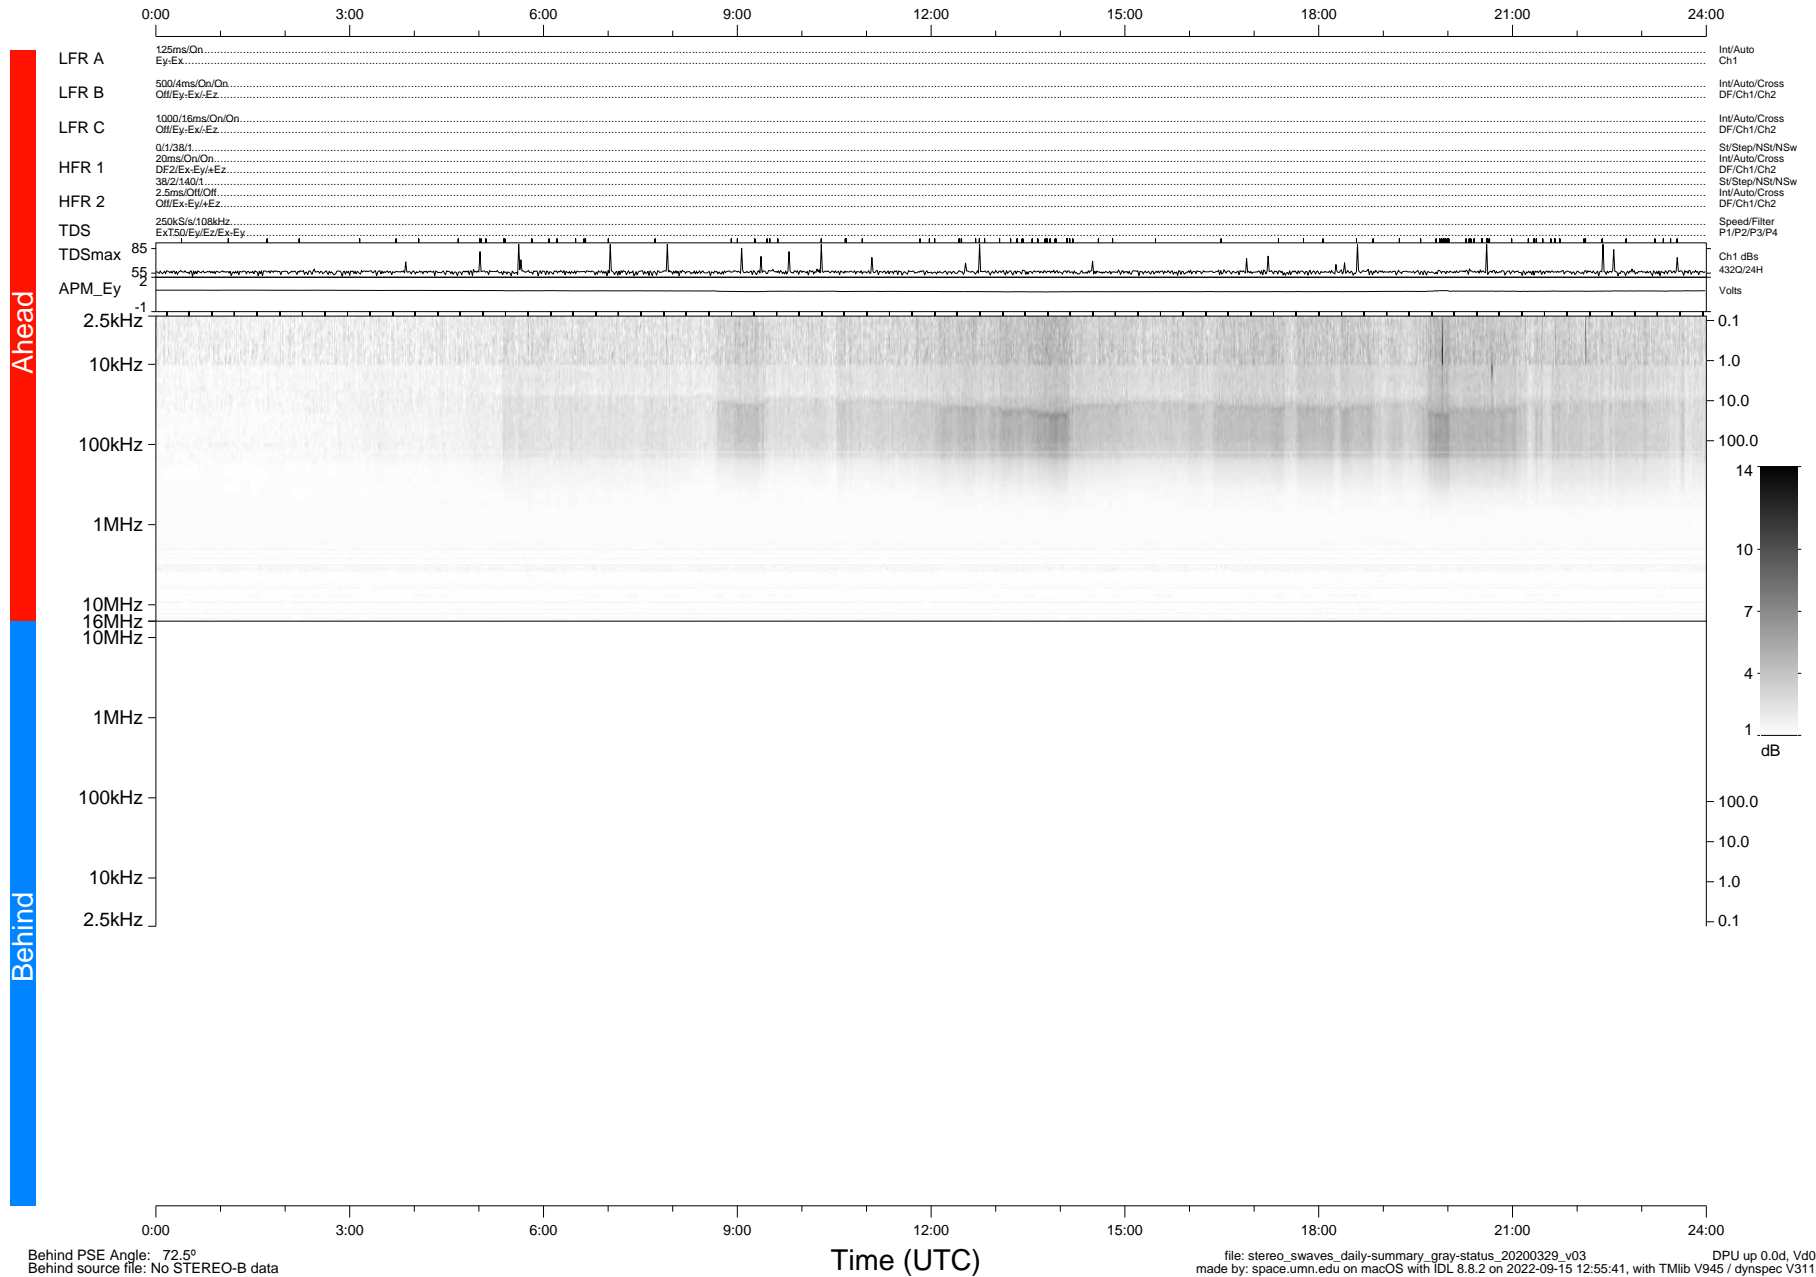

STEREO/WAVES Daily Summary - 29-Mar-2020 (DOY 089)

Ahead source file: swaves_ahead_2020_089_1_05.fin (Recovery: 100.0% HK, 118% Pkts)
 Ahead PSE Angle: -76.0°

DPU up 1726.9d, V412d32

Behind PSE Angle: 72.5°
 Behind source file: No STEREO-B data

file: stereo_swaves_daily-summary_gray-status_20200329_v03
 made by: space.umn.edu on macOS with IDL 8.8.2 on 2022-09-15 12:55:41, with Tlib V945 / dynspec V311
 DPU up 0.0d, Vd0