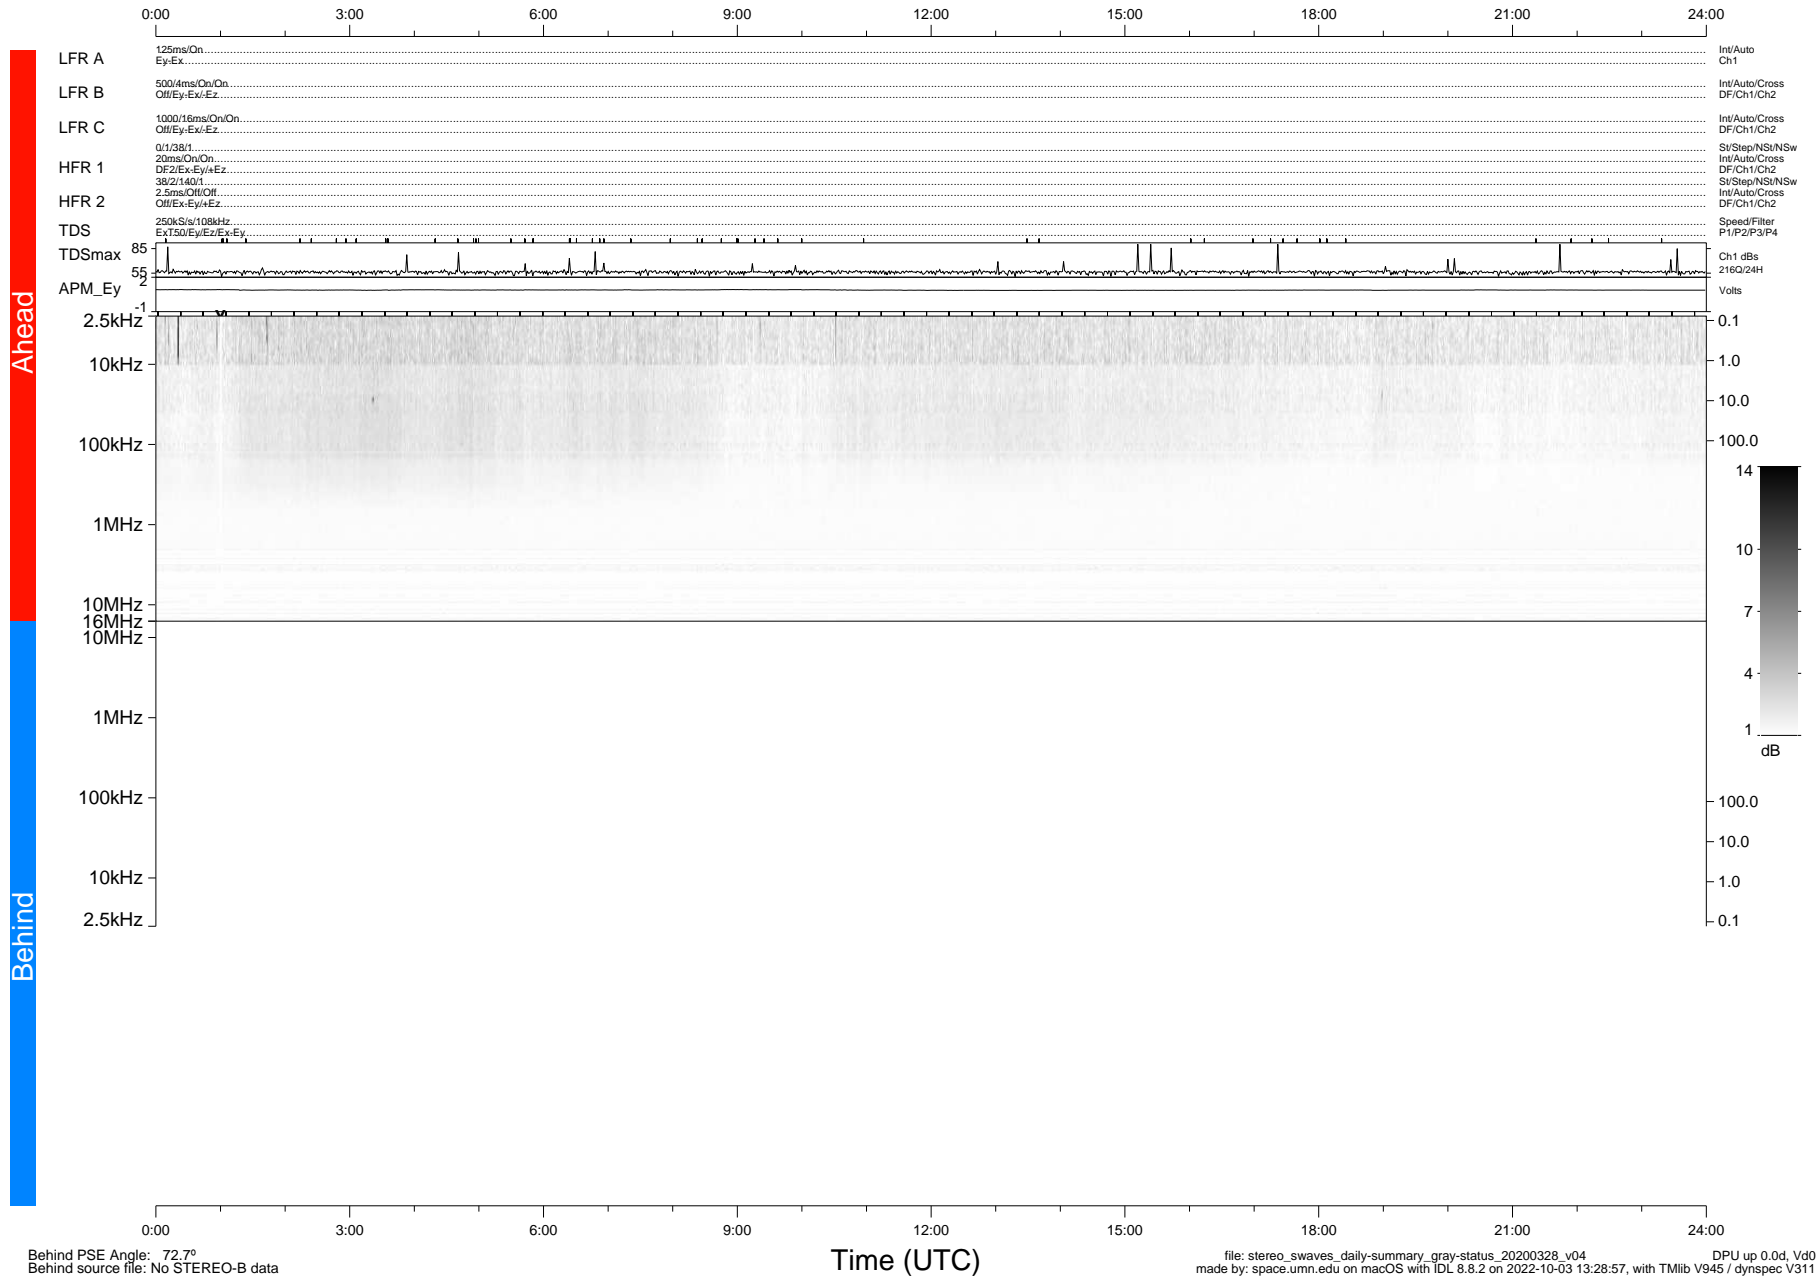

STEREO/WAVES Daily Summary - 28-Mar-2020 (DOY 088)

Ahead source file: swaves_ahead_2020_088_1_05.fin (Recovery: 100.0% HK, 86% Pkts)
 Ahead PSE Angle: -76.0°

DPU up 1725.9d, V412d32

Behind PSE Angle: 72.7°
 Behind source file: No STEREO-B data

file: stereo_swaves_daily-summary_gray-status_20200328_v04 DPU up 0.0d, Vd0
 made by: space.umn.edu on macOS with IDL 8.8.2 on 2022-10-03 13:28:57, with TLib V945 / dynspec V311