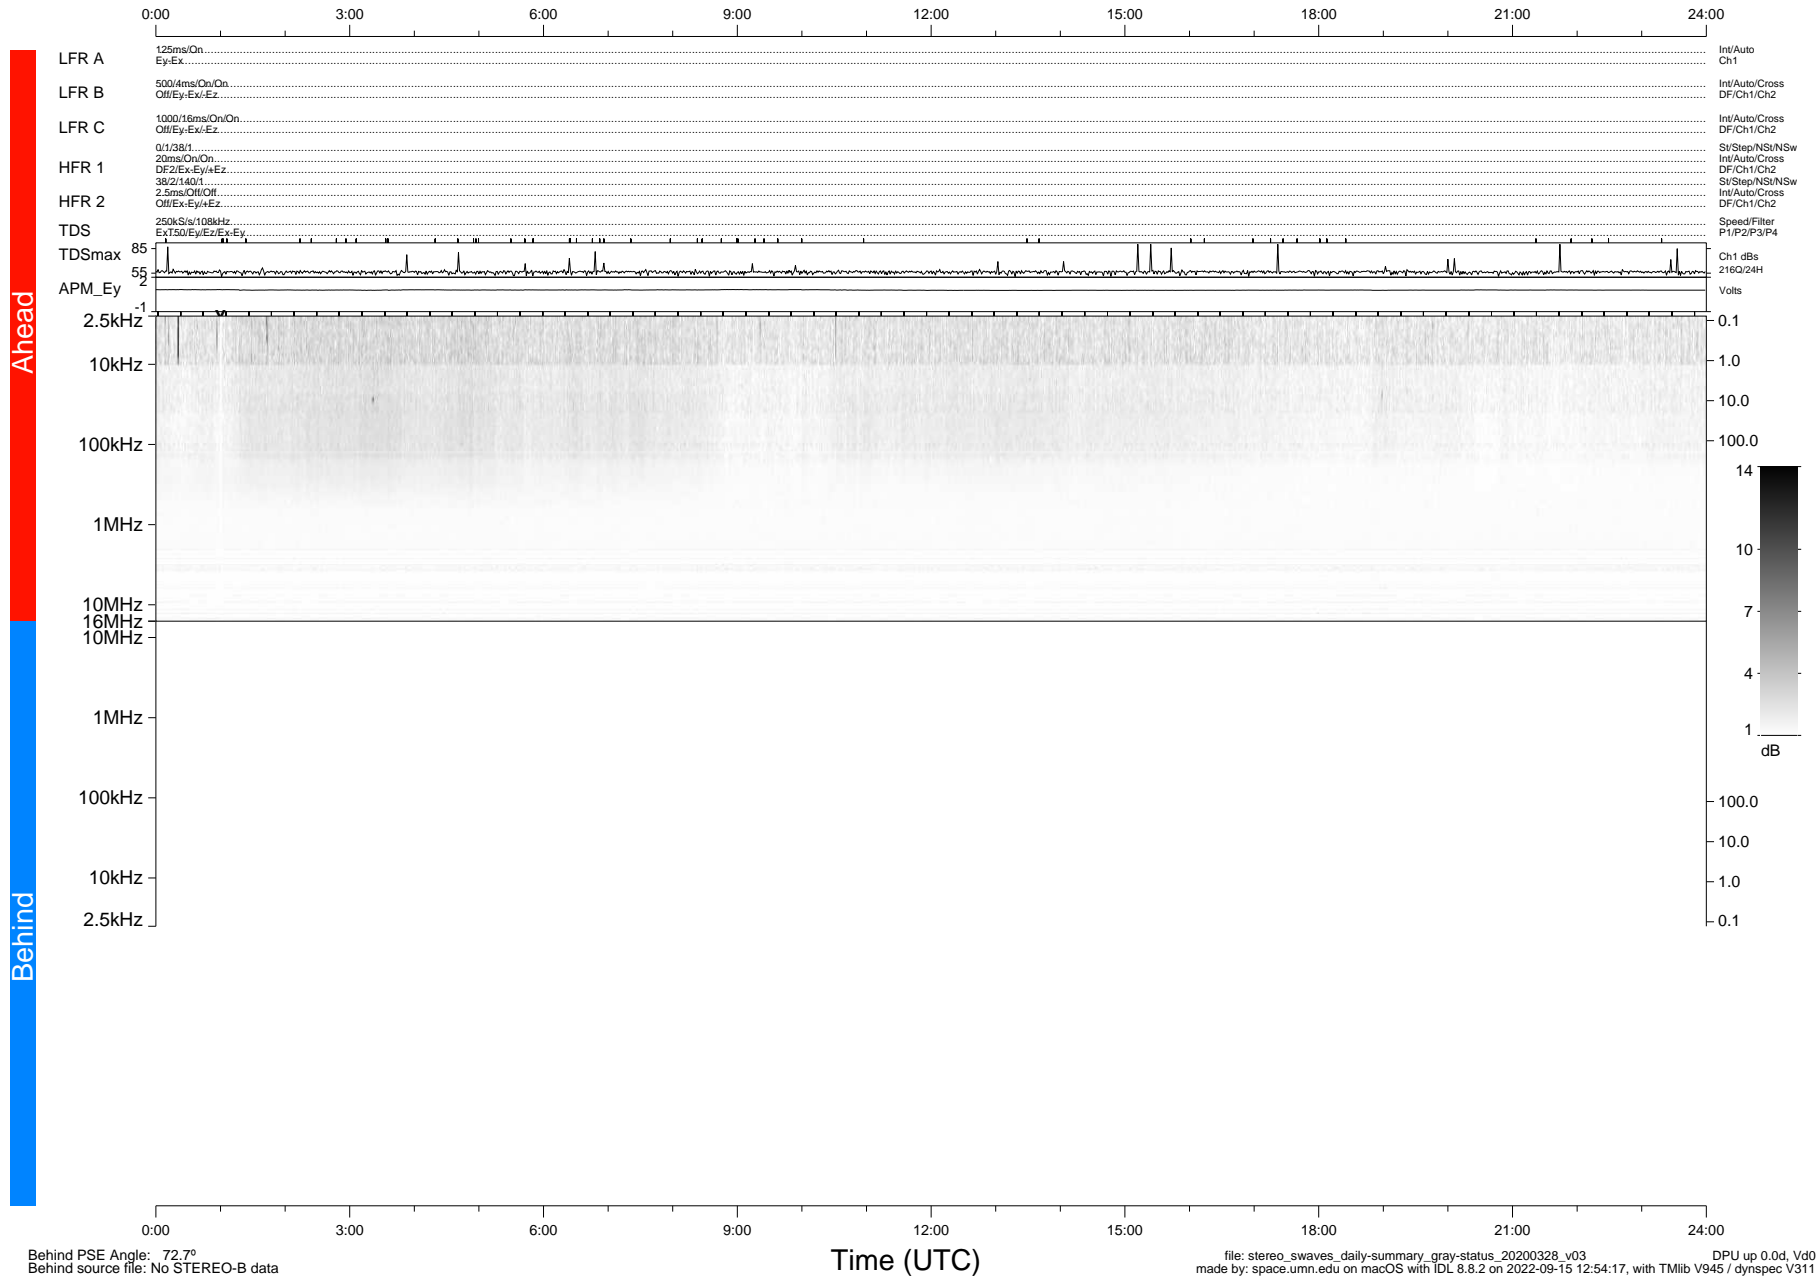

STEREO/WAVES Daily Summary - 28-Mar-2020 (DOY 088)

Ahead source file: swaves_ahead_2020_088_1_05.fin (Recovery: 100.0% HK, 86% Pkts)
 Ahead PSE Angle: -76.0°

DPU up 1725.9d, V412d32

Behind PSE Angle: 72.7°
 Behind source file: No STEREO-B data

file: stereo_swaves_daily-summary_gray-status_20200328_v03
 made by: space.umn.edu on macOS with IDL 8.8.2 on 2022-09-15 12:54:17, with TLib V945 / dynspec V311
 DPU up 0.0d, Vd0