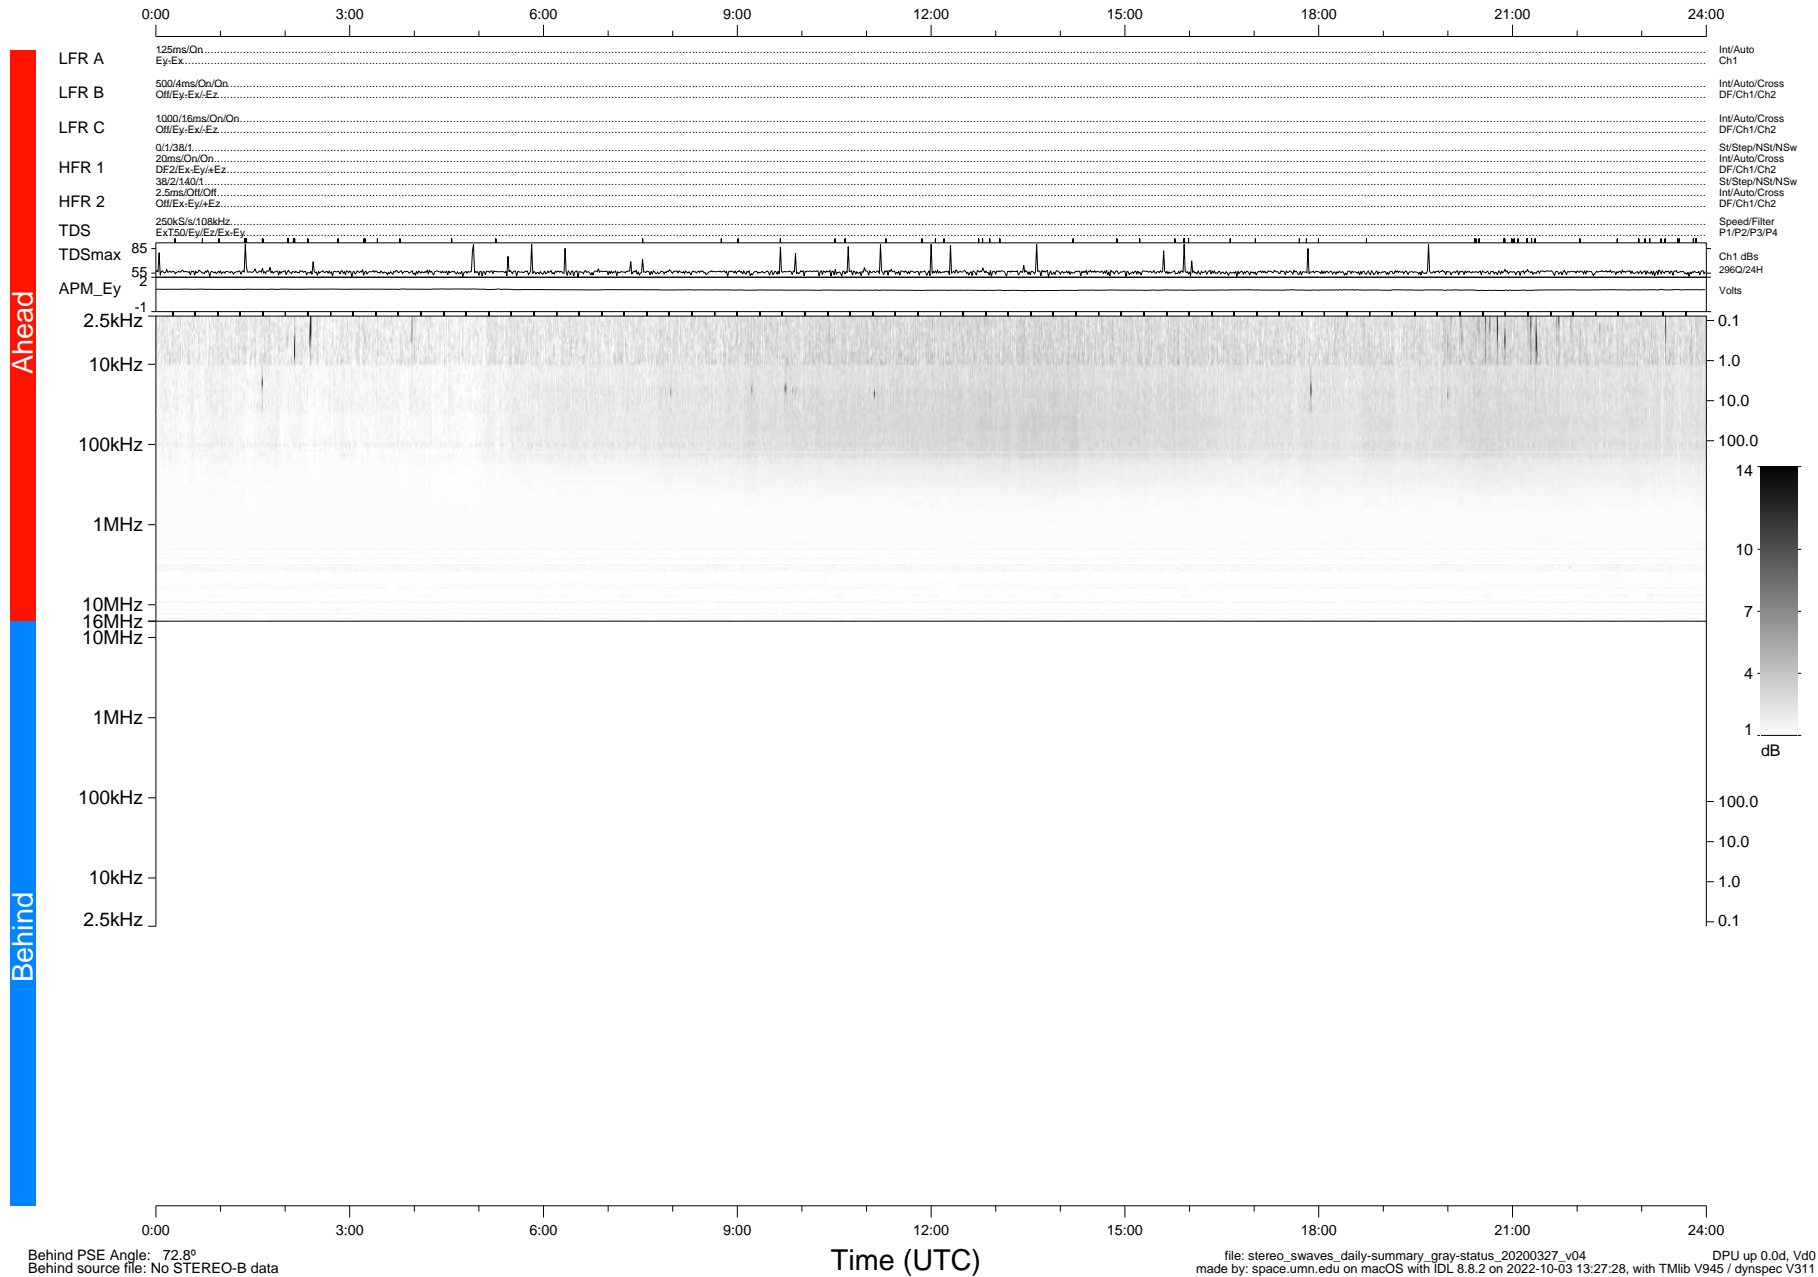

STEREO/WAVES Daily Summary - 27-Mar-2020 (DOY 087)

Ahead source file: swaves_ahead_2020_087_1_05.fin (Recovery: 100.0% HK, 98% Pkts)
 Ahead PSE Angle: -76.0°

DPU up 1724.9d, V412d32

Behind PSE Angle: 72.8°
 Behind source file: No STEREO-B data

file: stereo_swaves_daily-summary_gray-status_20200327_v04
 made by: space.umn.edu on macOS with IDL 8.8.2 on 2022-10-03 13:27:28, with Tlib V945 / dynspec V311
 DPU up 0.0d, Vd0