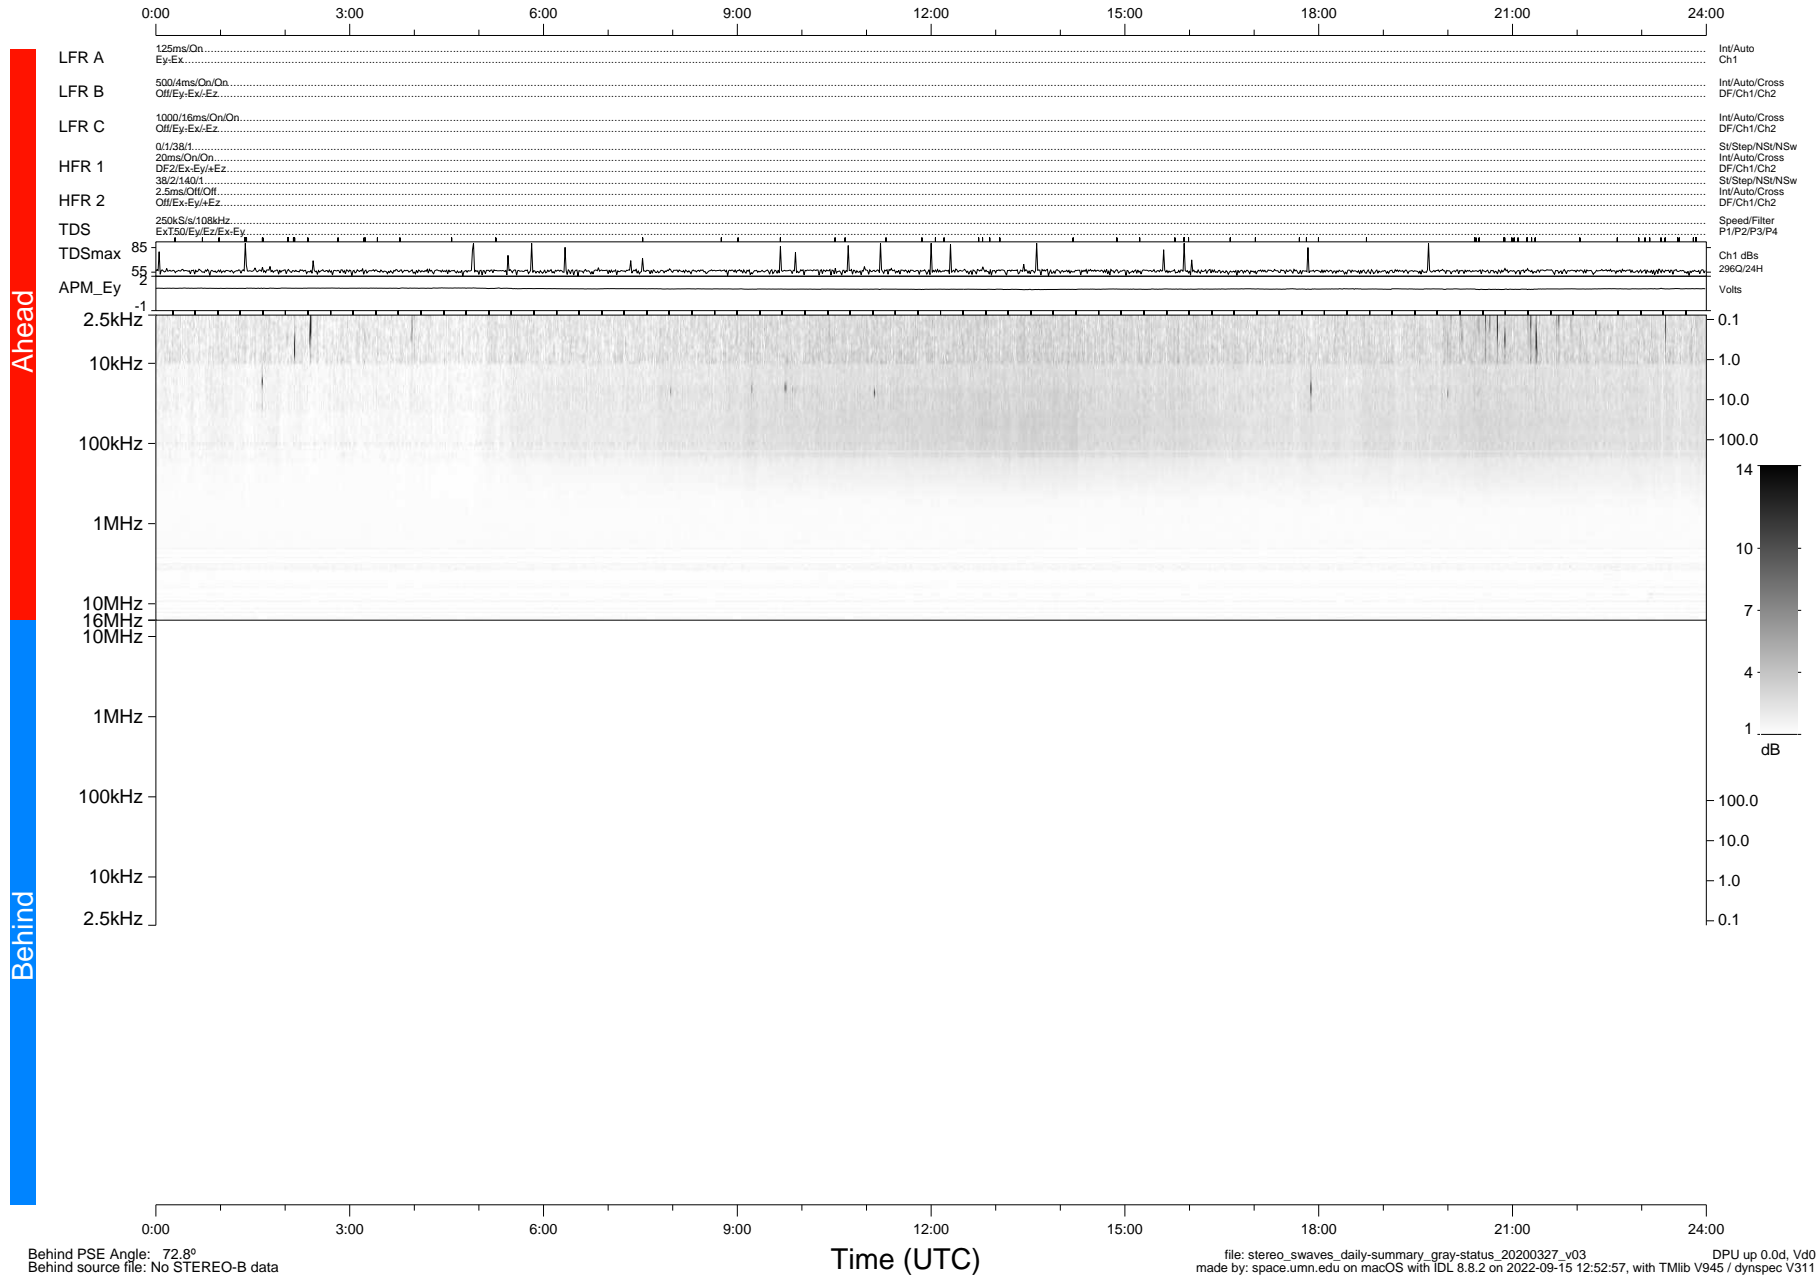

STEREO/WAVES Daily Summary - 27-Mar-2020 (DOY 087)

Ahead source file: swaves_ahead_2020_087_1_05.fin (Recovery: 100.0% HK, 98% Pkts)
 Ahead PSE Angle: -76.0°

DPU up 1724.9d, V412d32

Behind PSE Angle: 72.8°
 Behind source file: No STEREO-B data

Time (UTC)

file: stereo_swaves_daily-summary_gray-status_20200327_v03
 made by: space.umn.edu on macOS with IDL 8.8.2 on 2022-09-15 12:52:57, with Tlib V945 / dynspec V311
 DPU up 0.0d, Vd0