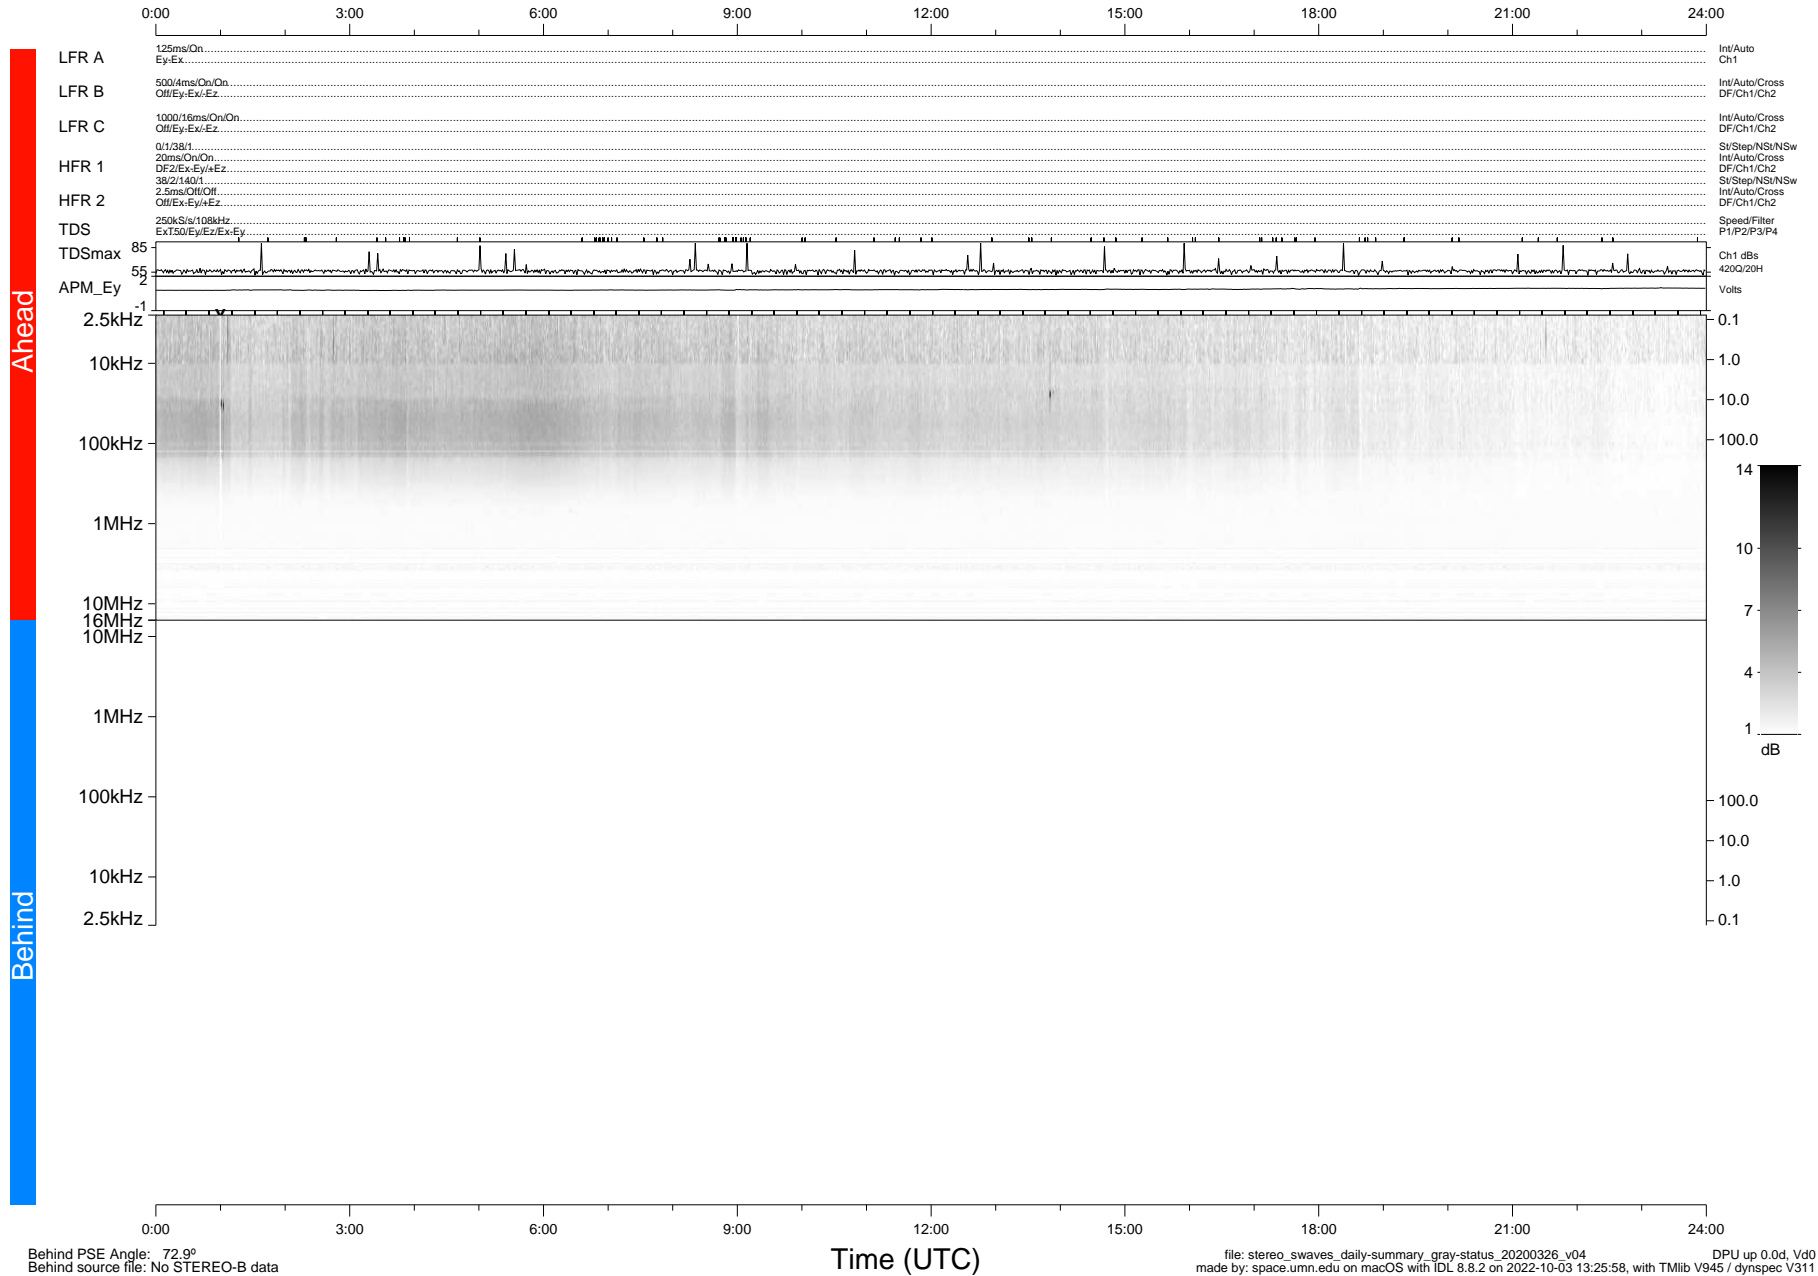

STEREO/WAVES Daily Summary - 26-Mar-2020 (DOY 086)

Ahead source file: swaves_ahead_2020_086_1_05.fin (Recovery: 100.0% HK, 116% Pkts)
 Ahead PSE Angle: -76.1°

DPU up 1723.9d, V412d32

Behind PSE Angle: 72.9°
 Behind source file: No STEREO-B data

file: stereo_swaves_daily-summary_gray-status_20200326_v04
 made by: space.umn.edu on macOS with IDL 8.8.2 on 2022-10-03 13:25:58, with Tlib V945 / dynspec V311
 DPU up 0.0d, Vd0