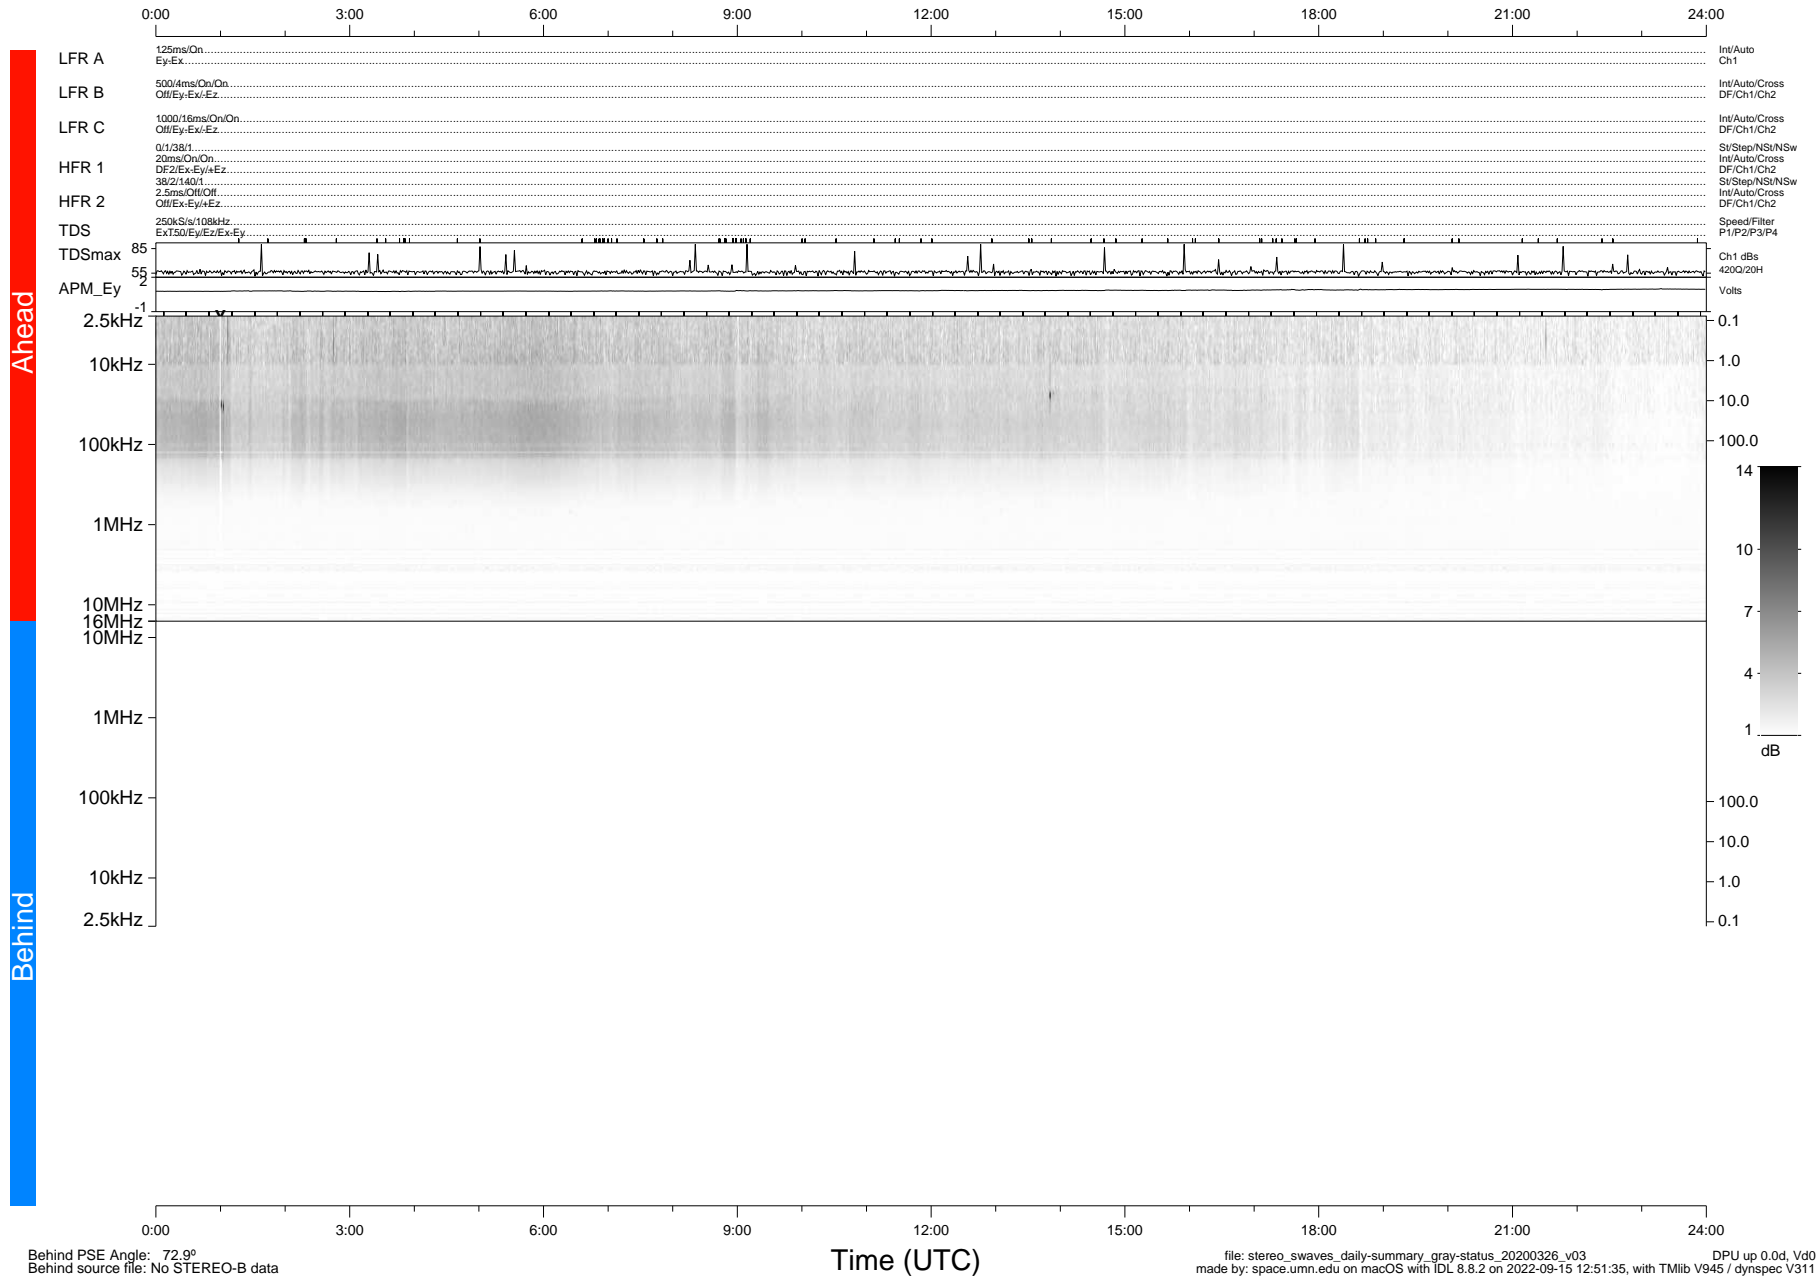

STEREO/WAVES Daily Summary - 26-Mar-2020 (DOY 086)

Ahead source file: swaves_ahead_2020_086_1_05.fin (Recovery: 100.0% HK, 116% Pkts)
 Ahead PSE Angle: -76.1°

DPU up 1723.9d, V412d32

Behind PSE Angle: 72.9°
 Behind source file: No STEREO-B data

file: stereo_swaves_daily-summary_gray-status_20200326_v03
 made by: space.umn.edu on macOS with IDL 8.8.2 on 2022-09-15 12:51:35, with Tlib V945 / dynspec V311
 DPU up 0.0d, Vd0