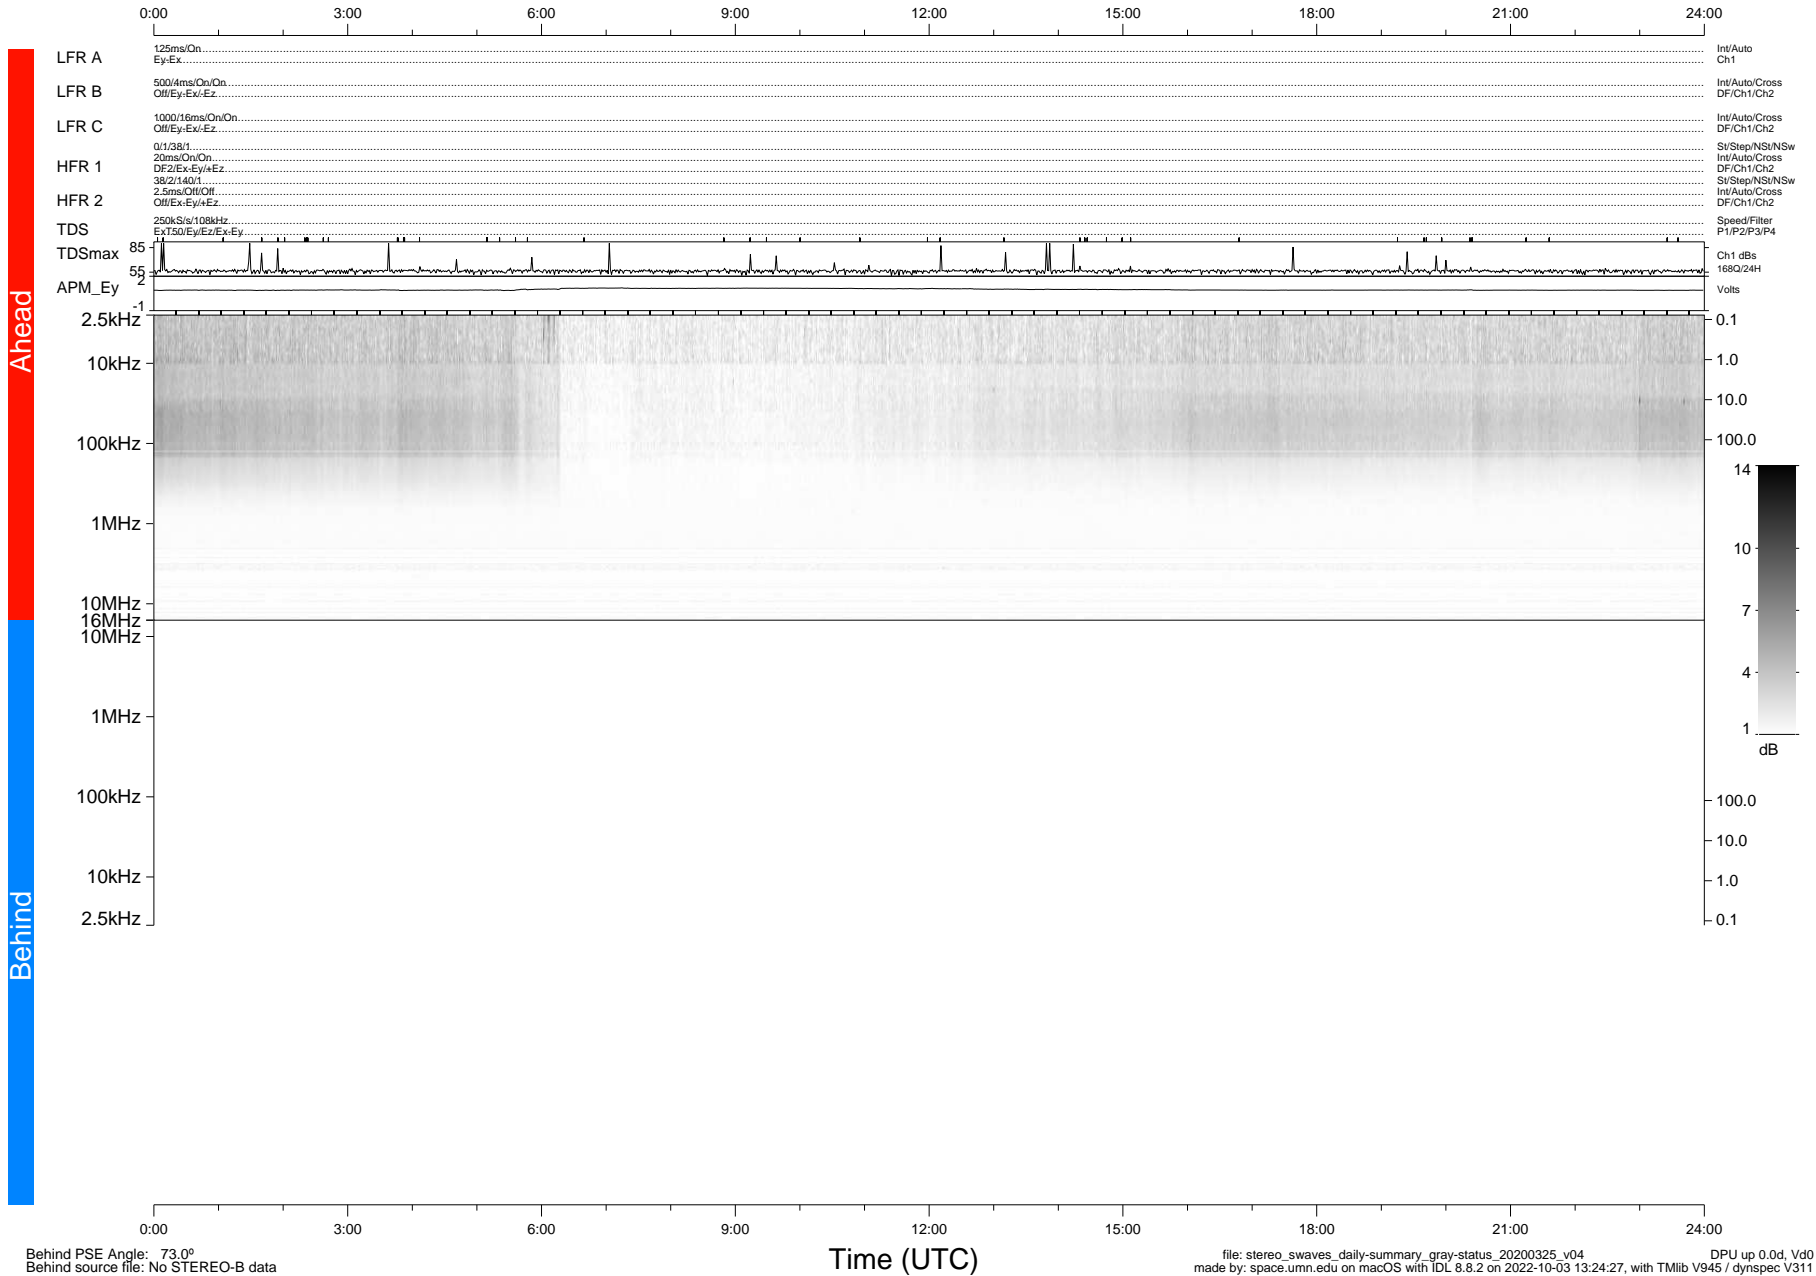

STEREO/WAVES Daily Summary - 25-Mar-2020 (DOY 085)

Ahead source file: swaves_ahead_2020_085_1_05.fin (Recovery: 100.0% HK, 79% Pkts)
 Ahead PSE Angle: -76.1°

DPU up 1722.9d, V412d32

Behind PSE Angle: 73.0°
 Behind source file: No STEREO-B data

file: stereo_swaves_daily-summary_gray-status_20200325_v04
 made by: space.umn.edu on macOS with IDL 8.8.2 on 2022-10-03 13:24:27, with TLib V945 / dynspec V311
 DPU up 0.0d, Vd0