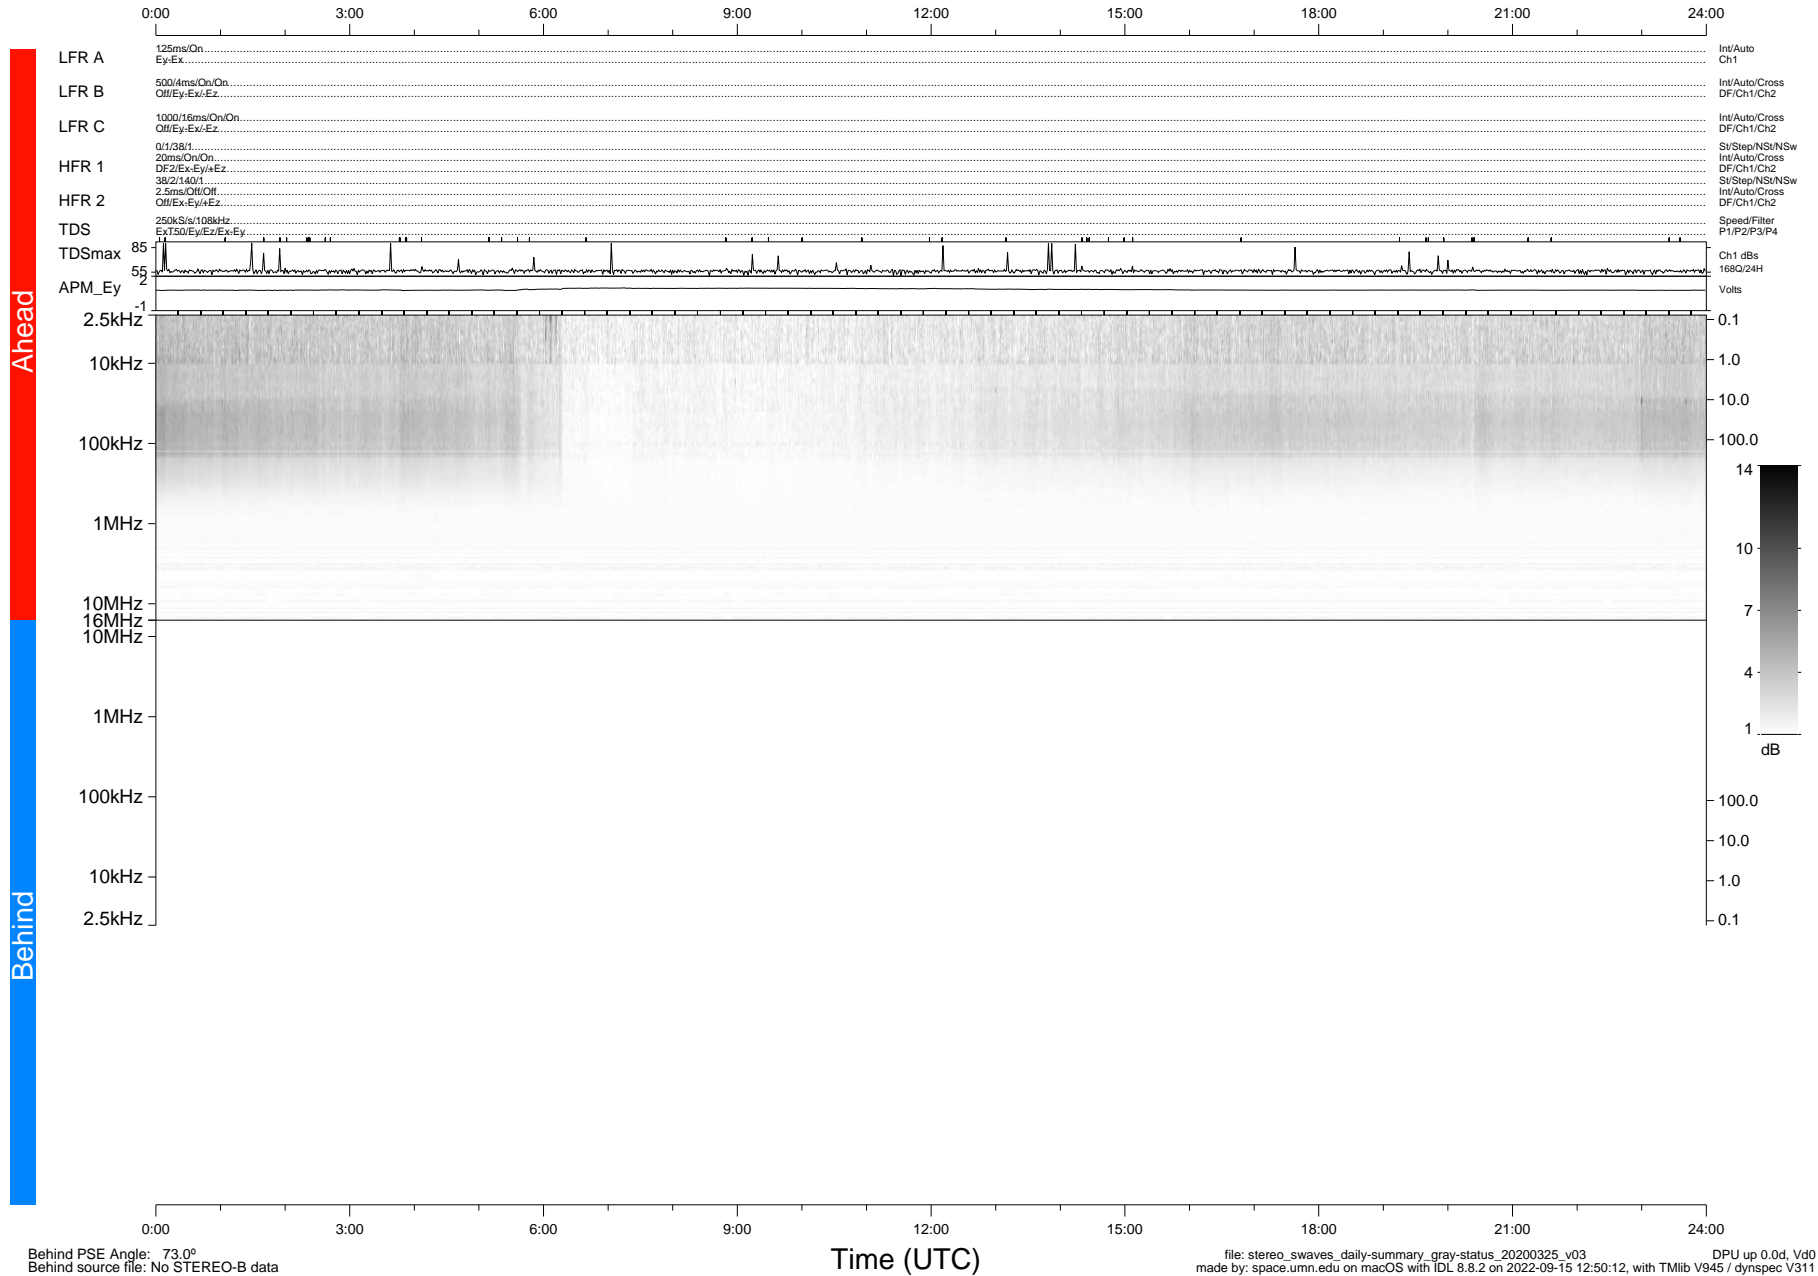

# STEREO/WAVES Daily Summary - 25-Mar-2020 (DOY 085)

Ahead source file: swaves\_ahead\_2020\_085\_1\_05.fin (Recovery: 100.0% HK, 79% Pkts)  
 Ahead PSE Angle: -76.1°

DPU up 1722.9d, V412d32

Behind PSE Angle: 73.0°  
 Behind source file: No STEREO-B data

Time (UTC)

file: stereo\_swaves\_daily-summary\_gray-status\_20200325\_v03 DPU up 0.0d, Vd0  
 made by: space.umn.edu on macOS with IDL 8.8.2 on 2022-09-15 12:50:12, with TLib V945 / dynspec V311