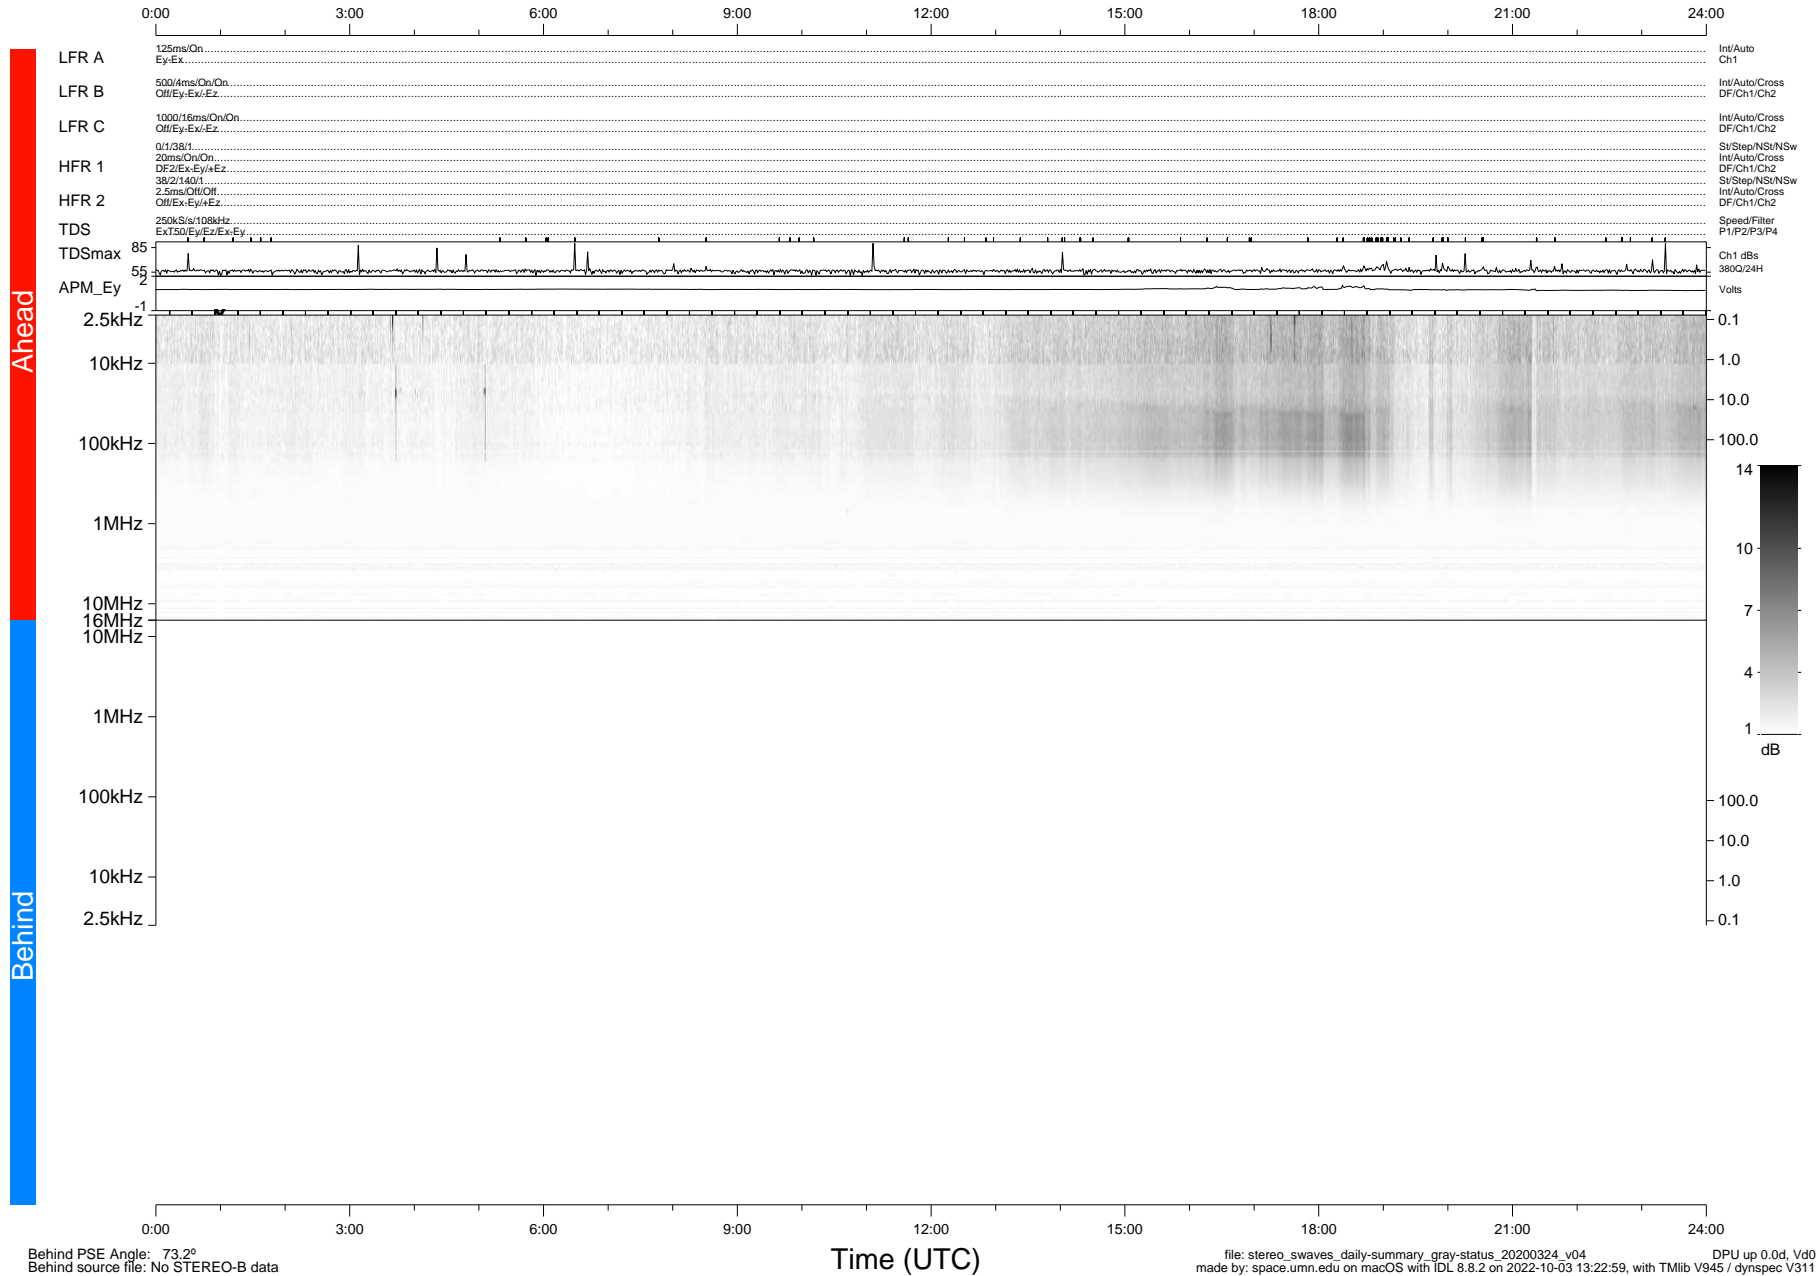

STEREO/WAVES Daily Summary - 24-Mar-2020 (DOY 084)

Ahead source file: swaves_ahead_2020_084_1_05.fin (Recovery: 100.0% HK, 111% Pkts)
 Ahead PSE Angle: -76.1°

DPU up 1721.9d, V412d32

Behind PSE Angle: 73.2°
 Behind source file: No STEREO-B data

Time (UTC)

file: stereo_swaves_daily-summary_gray-status_20200324_v04 DPU up 0.0d, Vd0
 made by: space.umn.edu on macOS with IDL 8.8.2 on 2022-10-03 13:22:59, with TLib V945 / dynspec V311