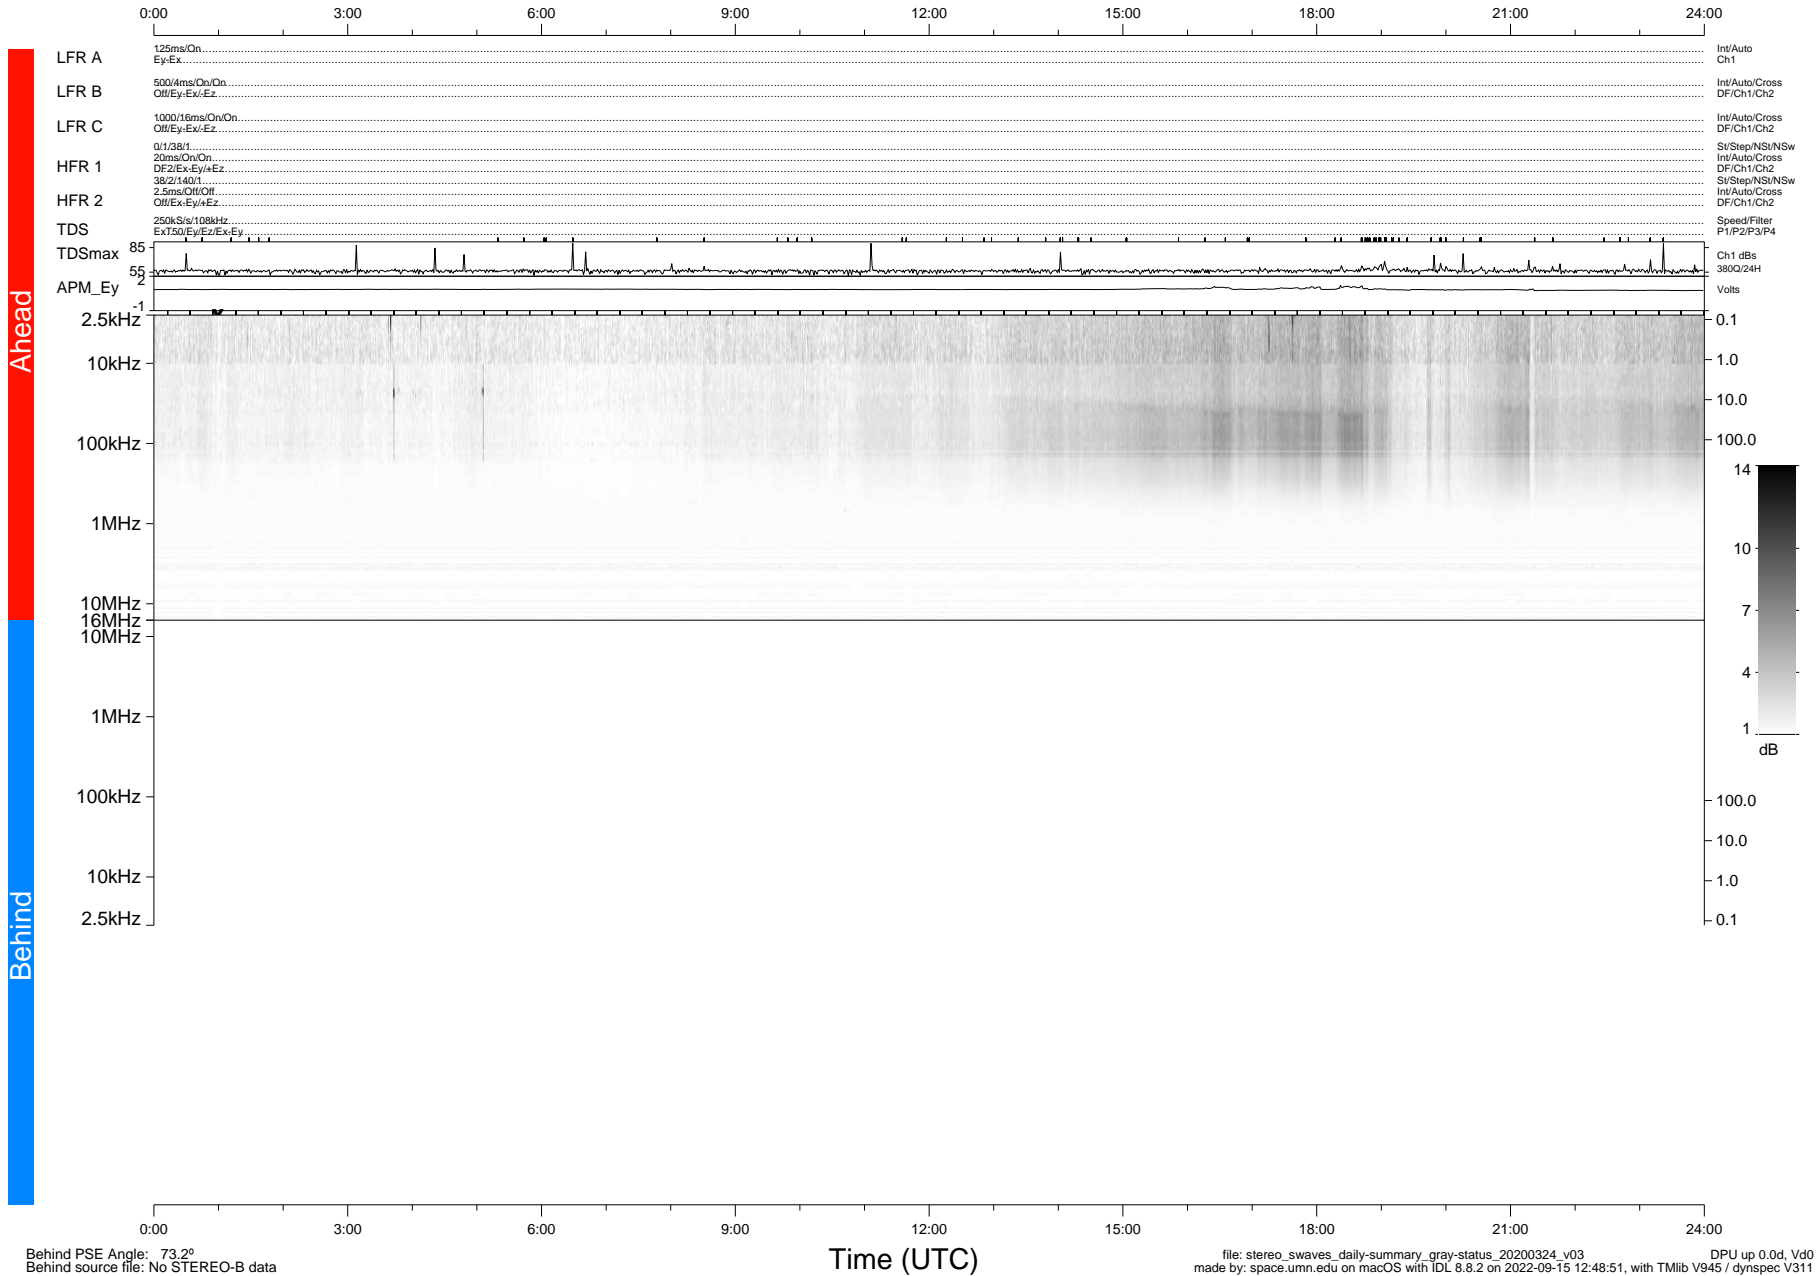

STEREO/WAVES Daily Summary - 24-Mar-2020 (DOY 084)

Ahead source file: swaves_ahead_2020_084_1_05.fin (Recovery: 100.0% HK, 111% Pkts)
 Ahead PSE Angle: -76.1°

DPU up 1721.9d, V412d32

Behind PSE Angle: 73.2°
 Behind source file: No STEREO-B data

file: stereo_swaves_daily-summary_gray-status_20200324_v03
 made by: space.umn.edu on macOS with IDL 8.8.2 on 2022-09-15 12:48:51, with Tlib V945 / dynspec V311
 DPU up 0.0d, Vd0