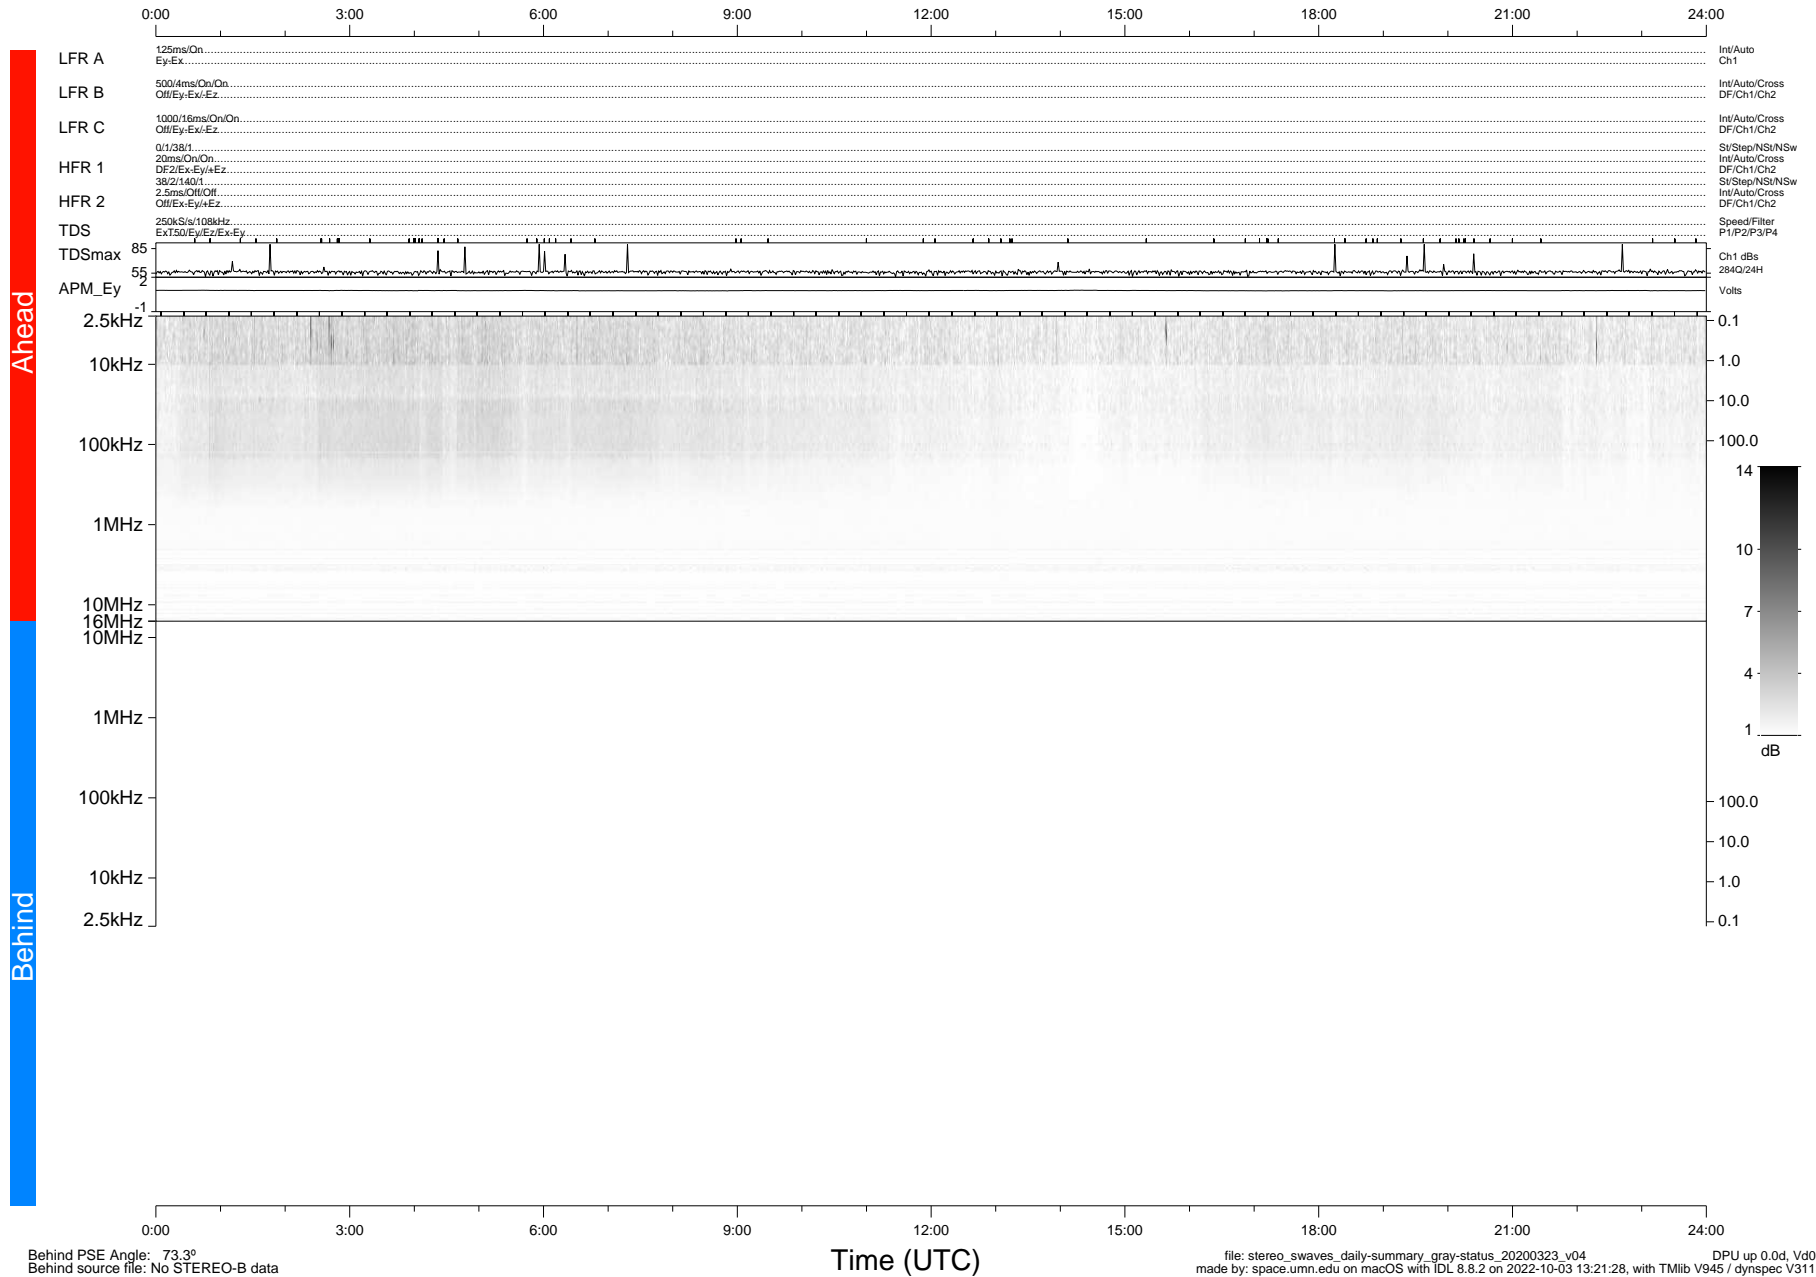

STEREO/WAVES Daily Summary - 23-Mar-2020 (DOY 083)

Ahead source file: swaves_ahead_2020_083_1_05.fin (Recovery: 100.0% HK, 96% Pkts)
 Ahead PSE Angle: -76.2°

DPU up 1720.9d, V412d32

Behind PSE Angle: 73.3°
 Behind source file: No STEREO-B data

file: stereo_swaves_daily-summary_gray-status_20200323_v04
 made by: space.umn.edu on macOS with IDL 8.8.2 on 2022-10-03 13:21:28, with Tlib V945 / dynspec V311
 DPU up 0.0d, Vd0