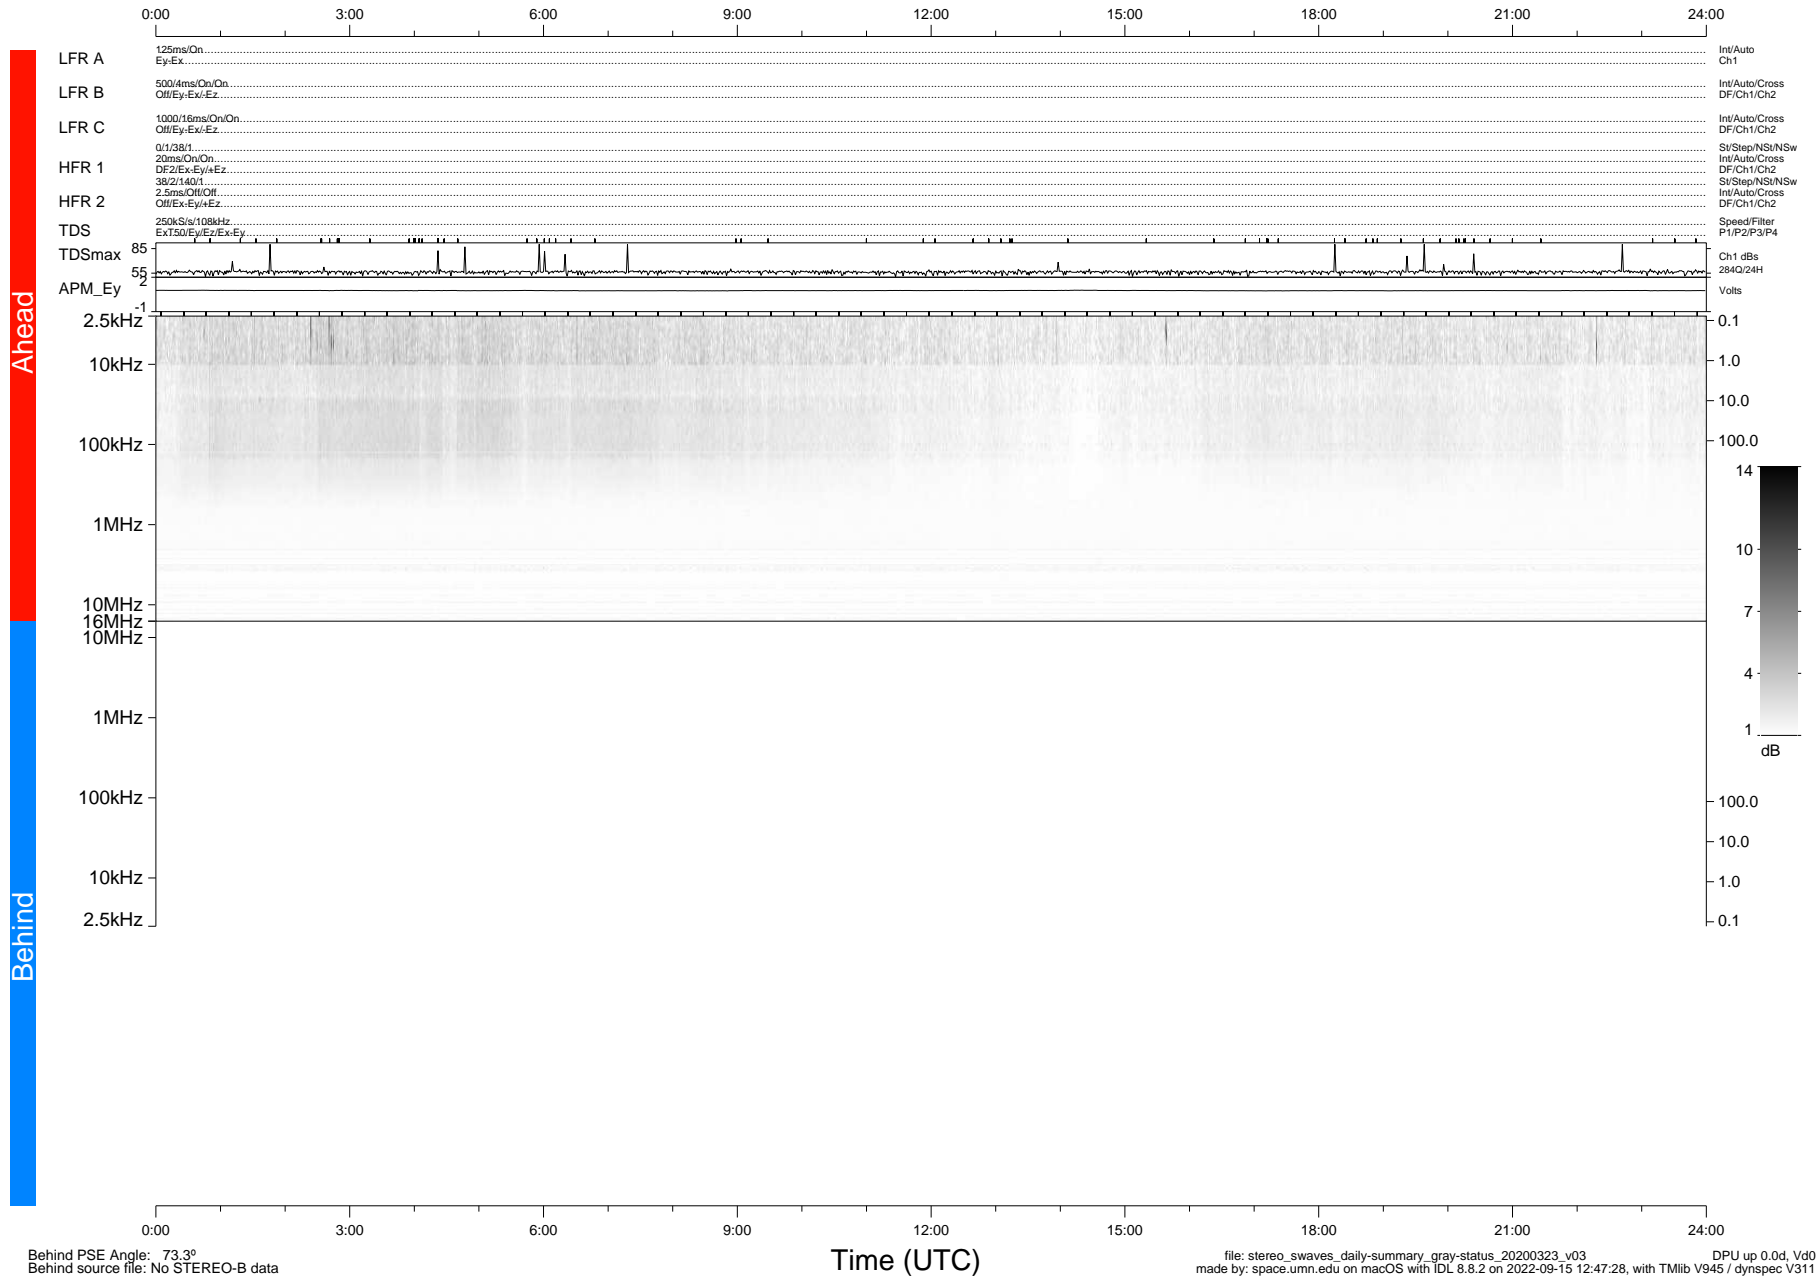

STEREO/WAVES Daily Summary - 23-Mar-2020 (DOY 083)

Ahead source file: swaves_ahead_2020_083_1_05.fin (Recovery: 100.0% HK, 96% Pkts)
 Ahead PSE Angle: -76.2°

DPU up 1720.9d, V412d32

Behind PSE Angle: 73.3°
 Behind source file: No STEREO-B data

file: stereo_swaves_daily-summary_gray-status_20200323_v03
 made by: space.umn.edu on macOS with IDL 8.8.2 on 2022-09-15 12:47:28, with Tlib V945 / dynspec V311
 DPU up 0.0d, Vd0