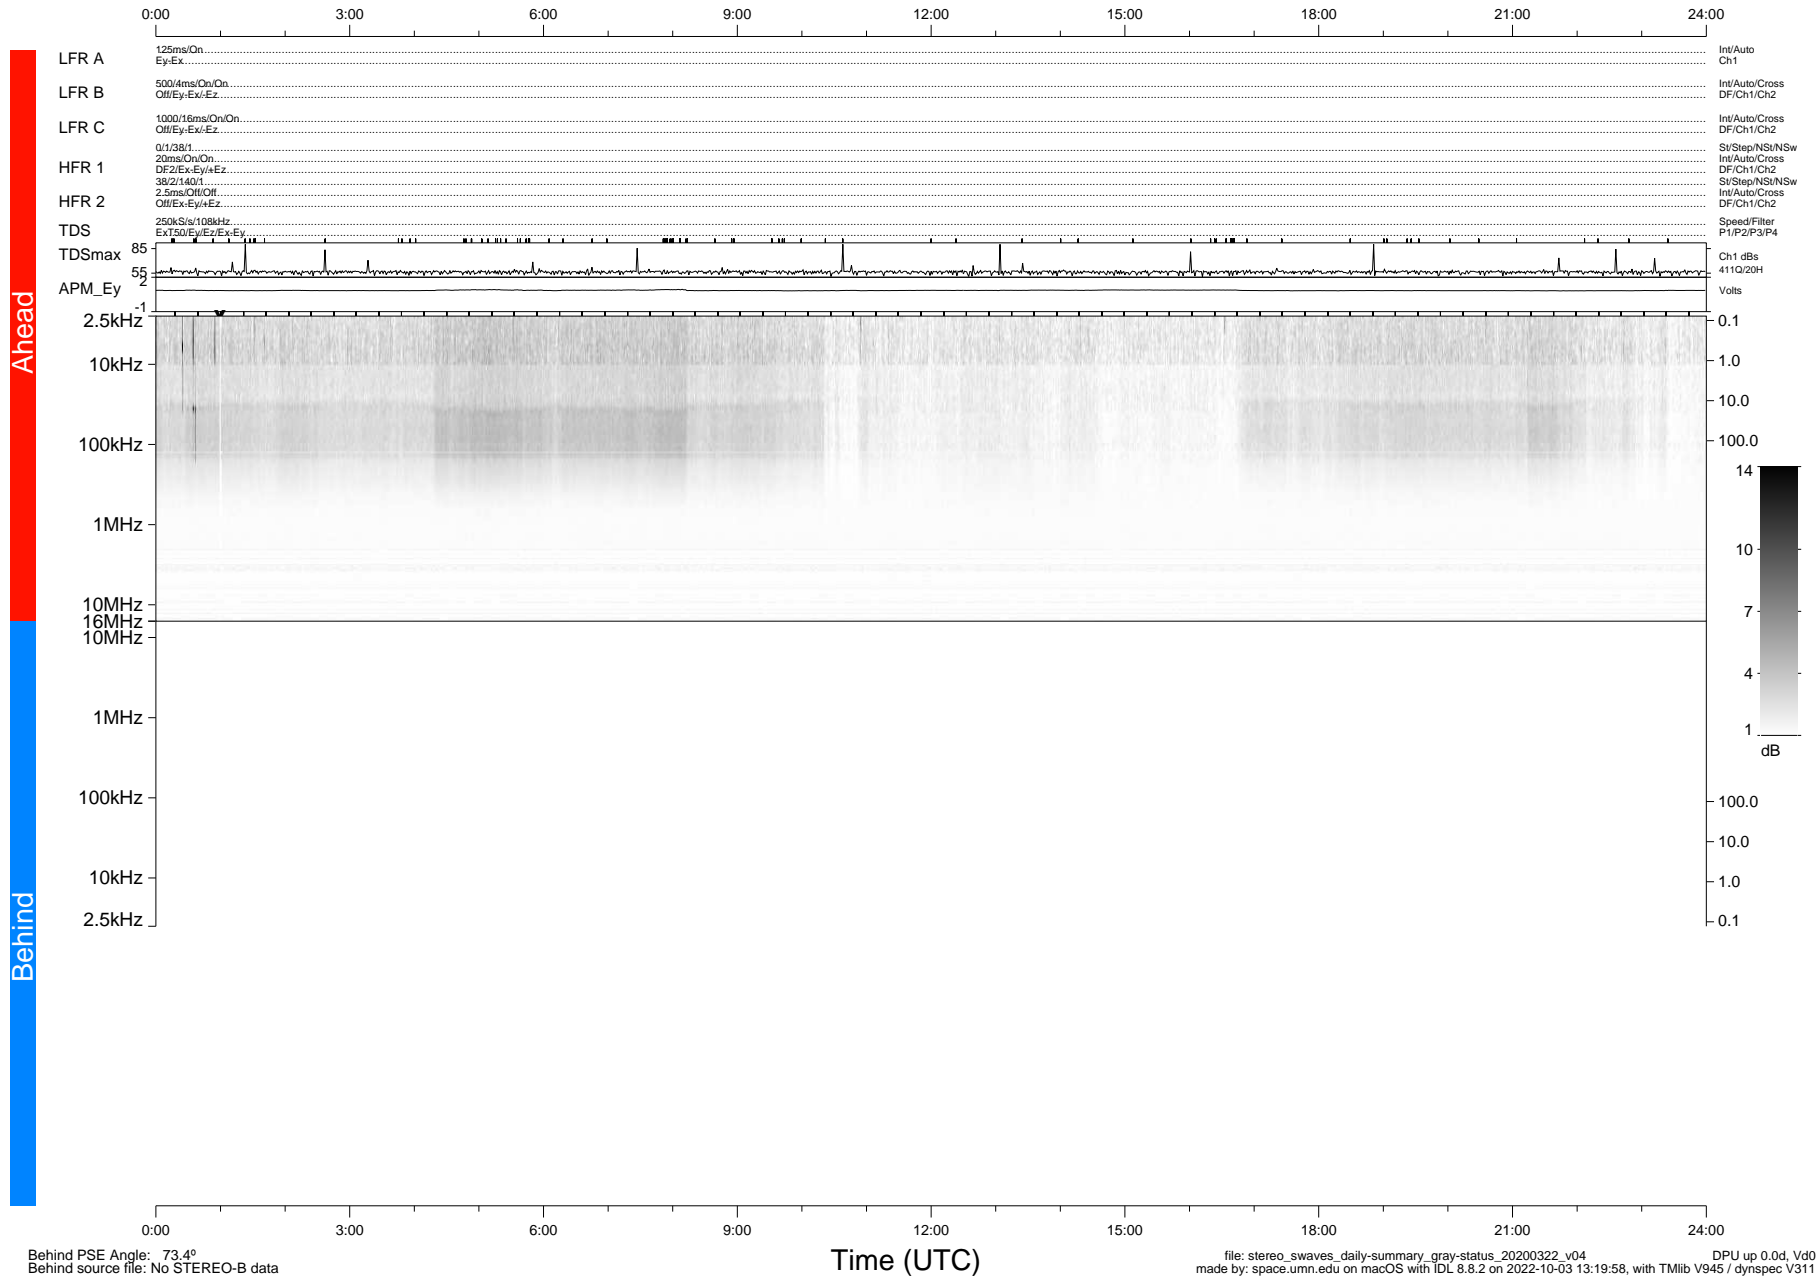

STEREO/WAVES Daily Summary - 22-Mar-2020 (DOY 082)

Ahead source file: swaves_ahead_2020_082_1_05.fin (Recovery: 100.0% HK, 115% Pkts)
 Ahead PSE Angle: -76.2°

DPU up 1719.9d, V412d32

Behind PSE Angle: 73.4°
 Behind source file: No STEREO-B data

file: stereo_swaves_daily-summary_gray-status_20200322_v04 DPU up 0.0d, Vd0
 made by: space.umn.edu on macOS with IDL 8.8.2 on 2022-10-03 13:19:58, with Tlib V945 / dynspec V311