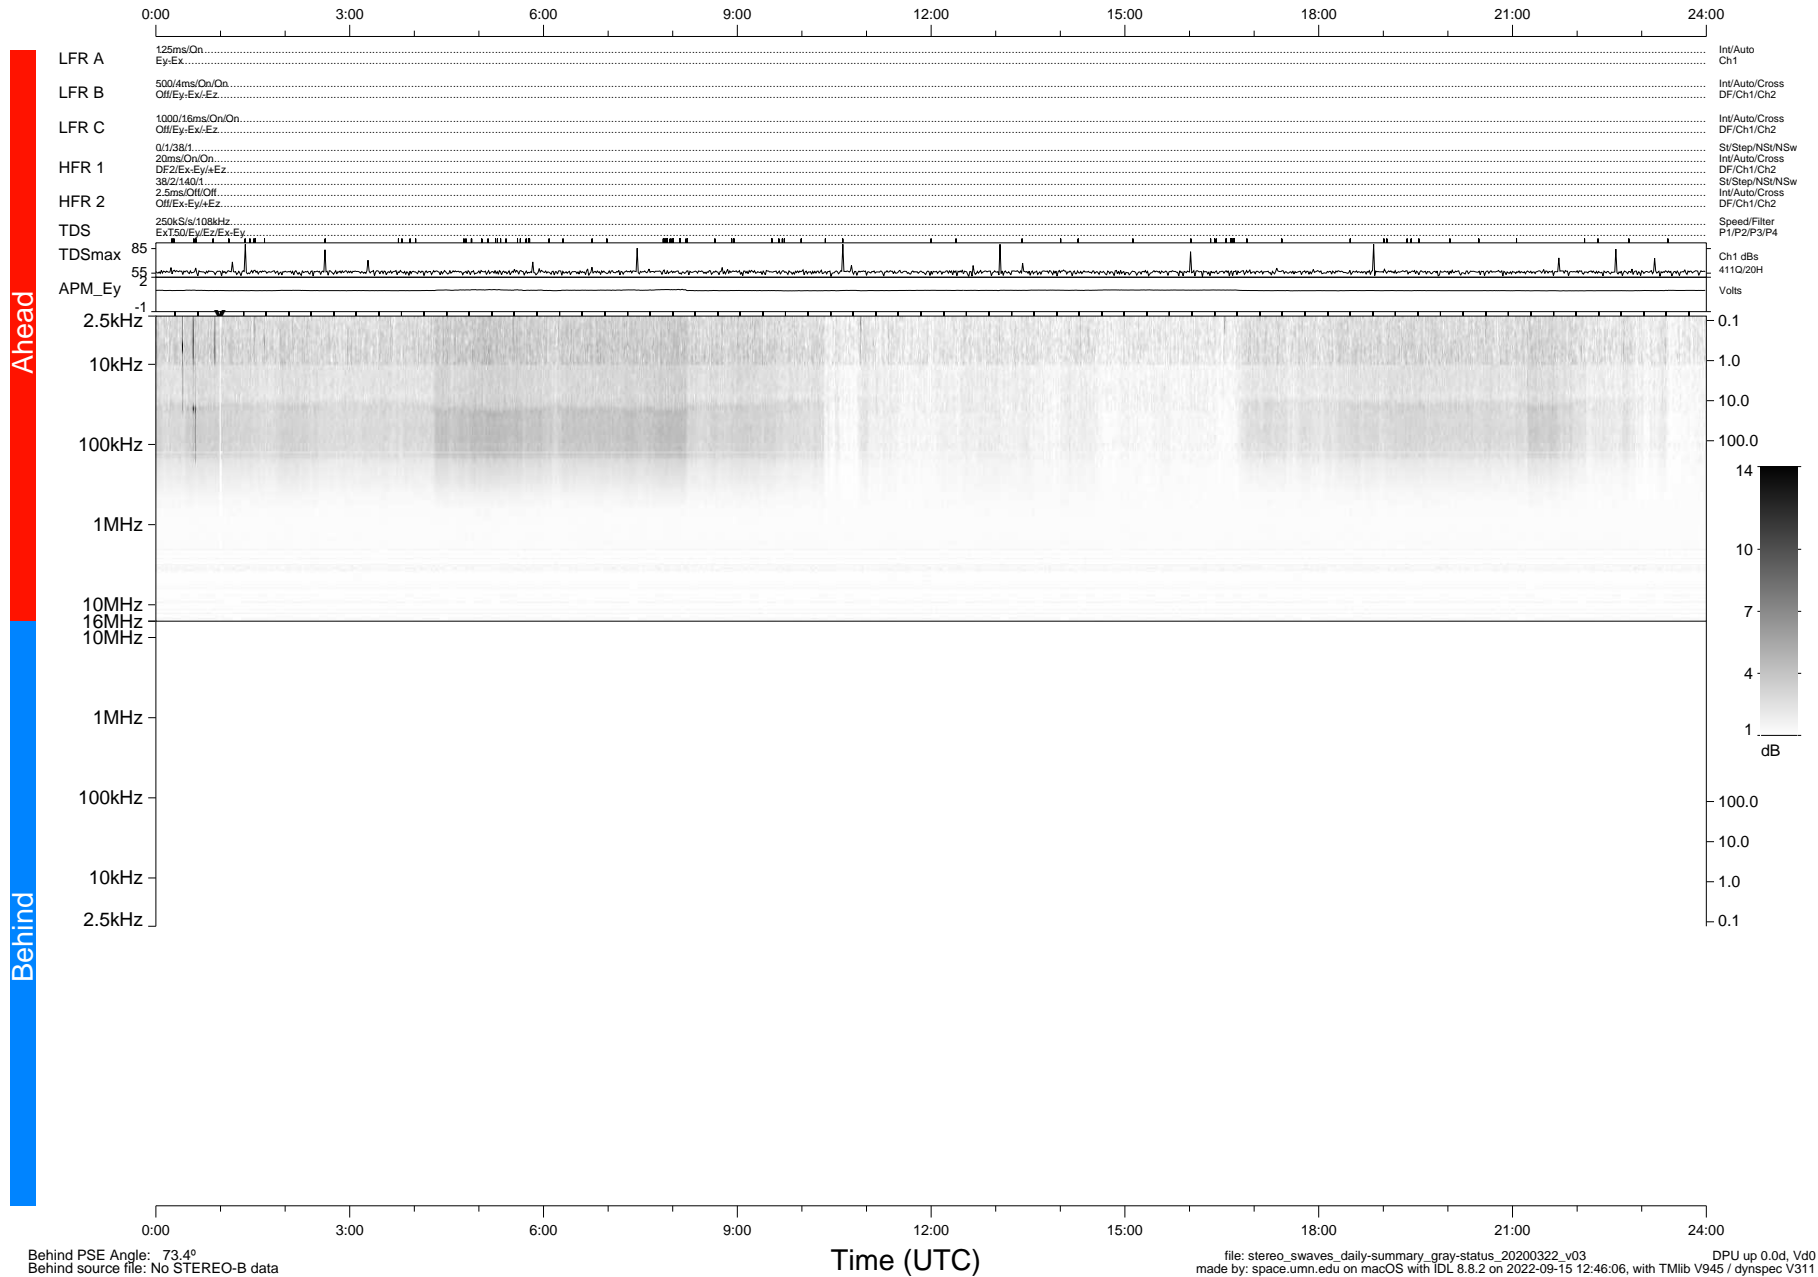

STEREO/WAVES Daily Summary - 22-Mar-2020 (DOY 082)

Ahead source file: swaves_ahead_2020_082_1_05.fin (Recovery: 100.0% HK, 115% Pkts)
 Ahead PSE Angle: -76.2°

DPU up 1719.9d, V412d32

Behind PSE Angle: 73.4°
 Behind source file: No STEREO-B data

Time (UTC)

file: stereo_swaves_daily-summary_gray-status_20200322_v03
 made by: space.umn.edu on macOS with IDL 8.8.2 on 2022-09-15 12:46:06, with TLib V945 / dynspec V311
 DPU up 0.0d, Vd0