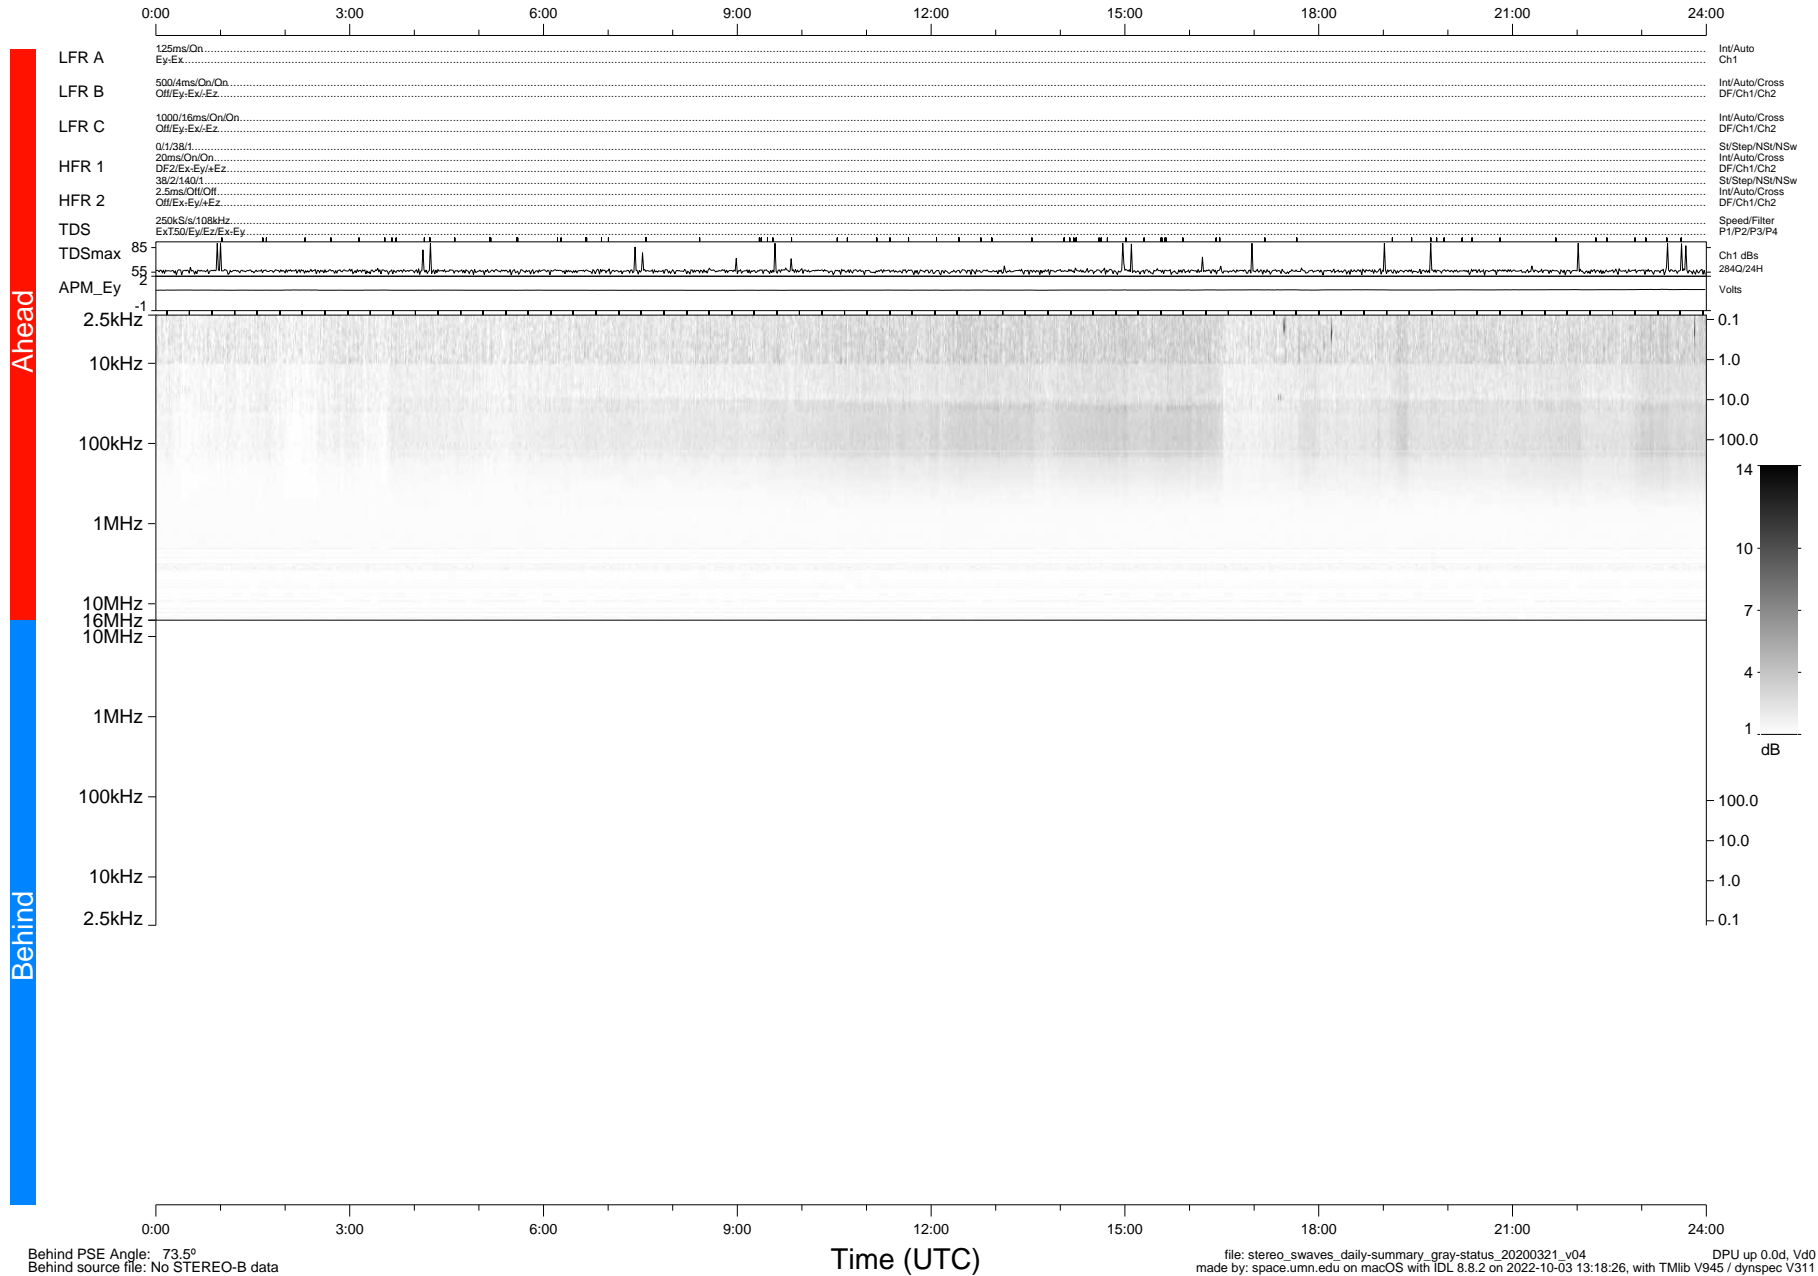

STEREO/WAVES Daily Summary - 21-Mar-2020 (DOY 081)

Ahead source file: swaves_ahead_2020_081_1_05.fin (Recovery: 100.0% HK, 96% Pkts)
 Ahead PSE Angle: -76.2°

DPU up 1718.9d, V412d32

Behind PSE Angle: 73.5°
 Behind source file: No STEREO-B data

Time (UTC)

file: stereo_swaves_daily-summary_gray-status_20200321_v04 DPU up 0.0d, Vd0
 made by: space.umn.edu on macOS with IDL 8.8.2 on 2022-10-03 13:18:26, with TLib V945 / dynspec V311