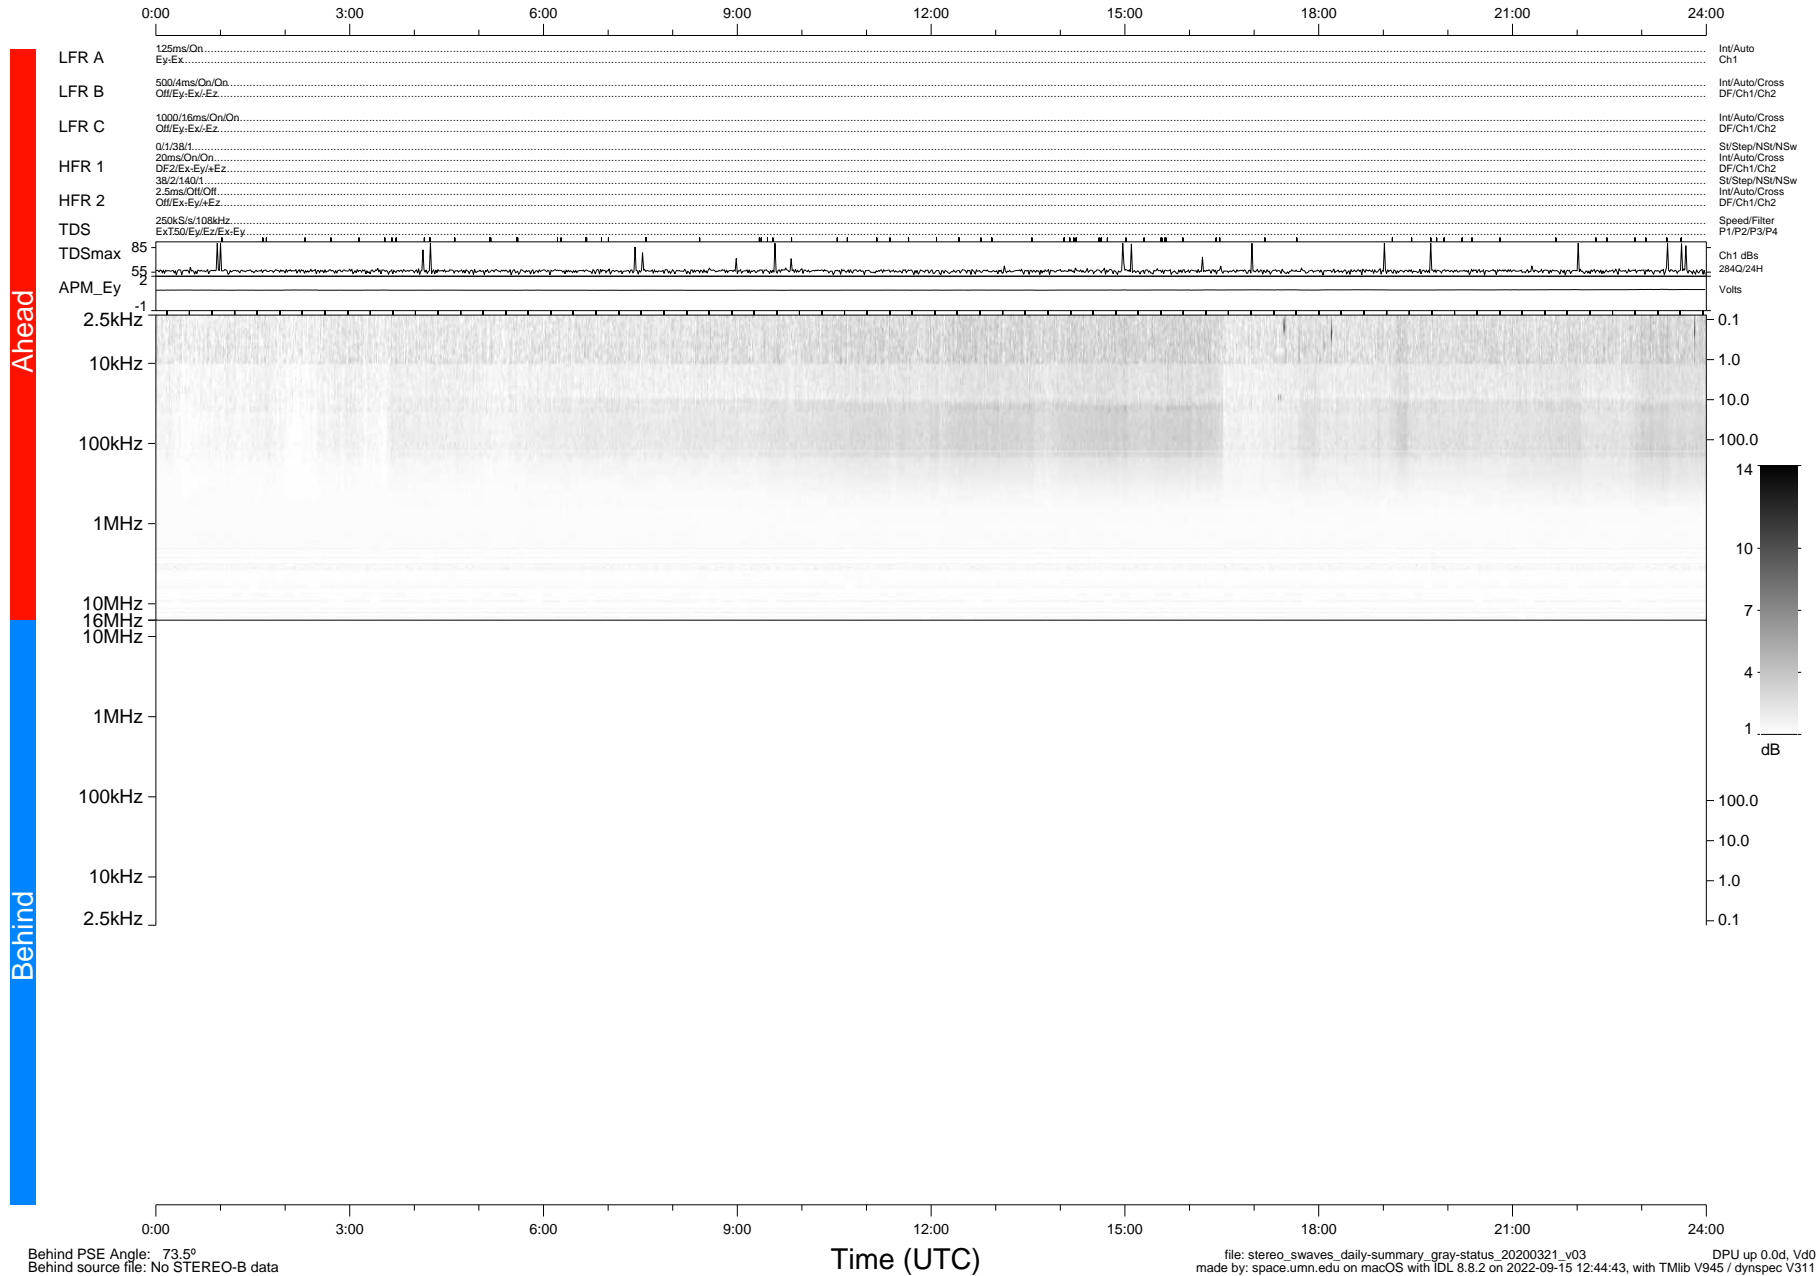

# STEREO/WAVES Daily Summary - 21-Mar-2020 (DOY 081)

Ahead source file: swaves\_ahead\_2020\_081\_1\_05.fin (Recovery: 100.0% HK, 96% Pkts)  
 Ahead PSE Angle: -76.2°

DPU up 1718.9d, V412d32

Behind PSE Angle: 73.5°  
 Behind source file: No STEREO-B data

Time (UTC)

file: stereo\_swaves\_daily-summary\_gray-status\_20200321\_v03  
 made by: space.umn.edu on macOS with IDL 8.8.2 on 2022-09-15 12:44:43, with TLib V945 / dynspec V311  
 DPU up 0.0d, Vd0