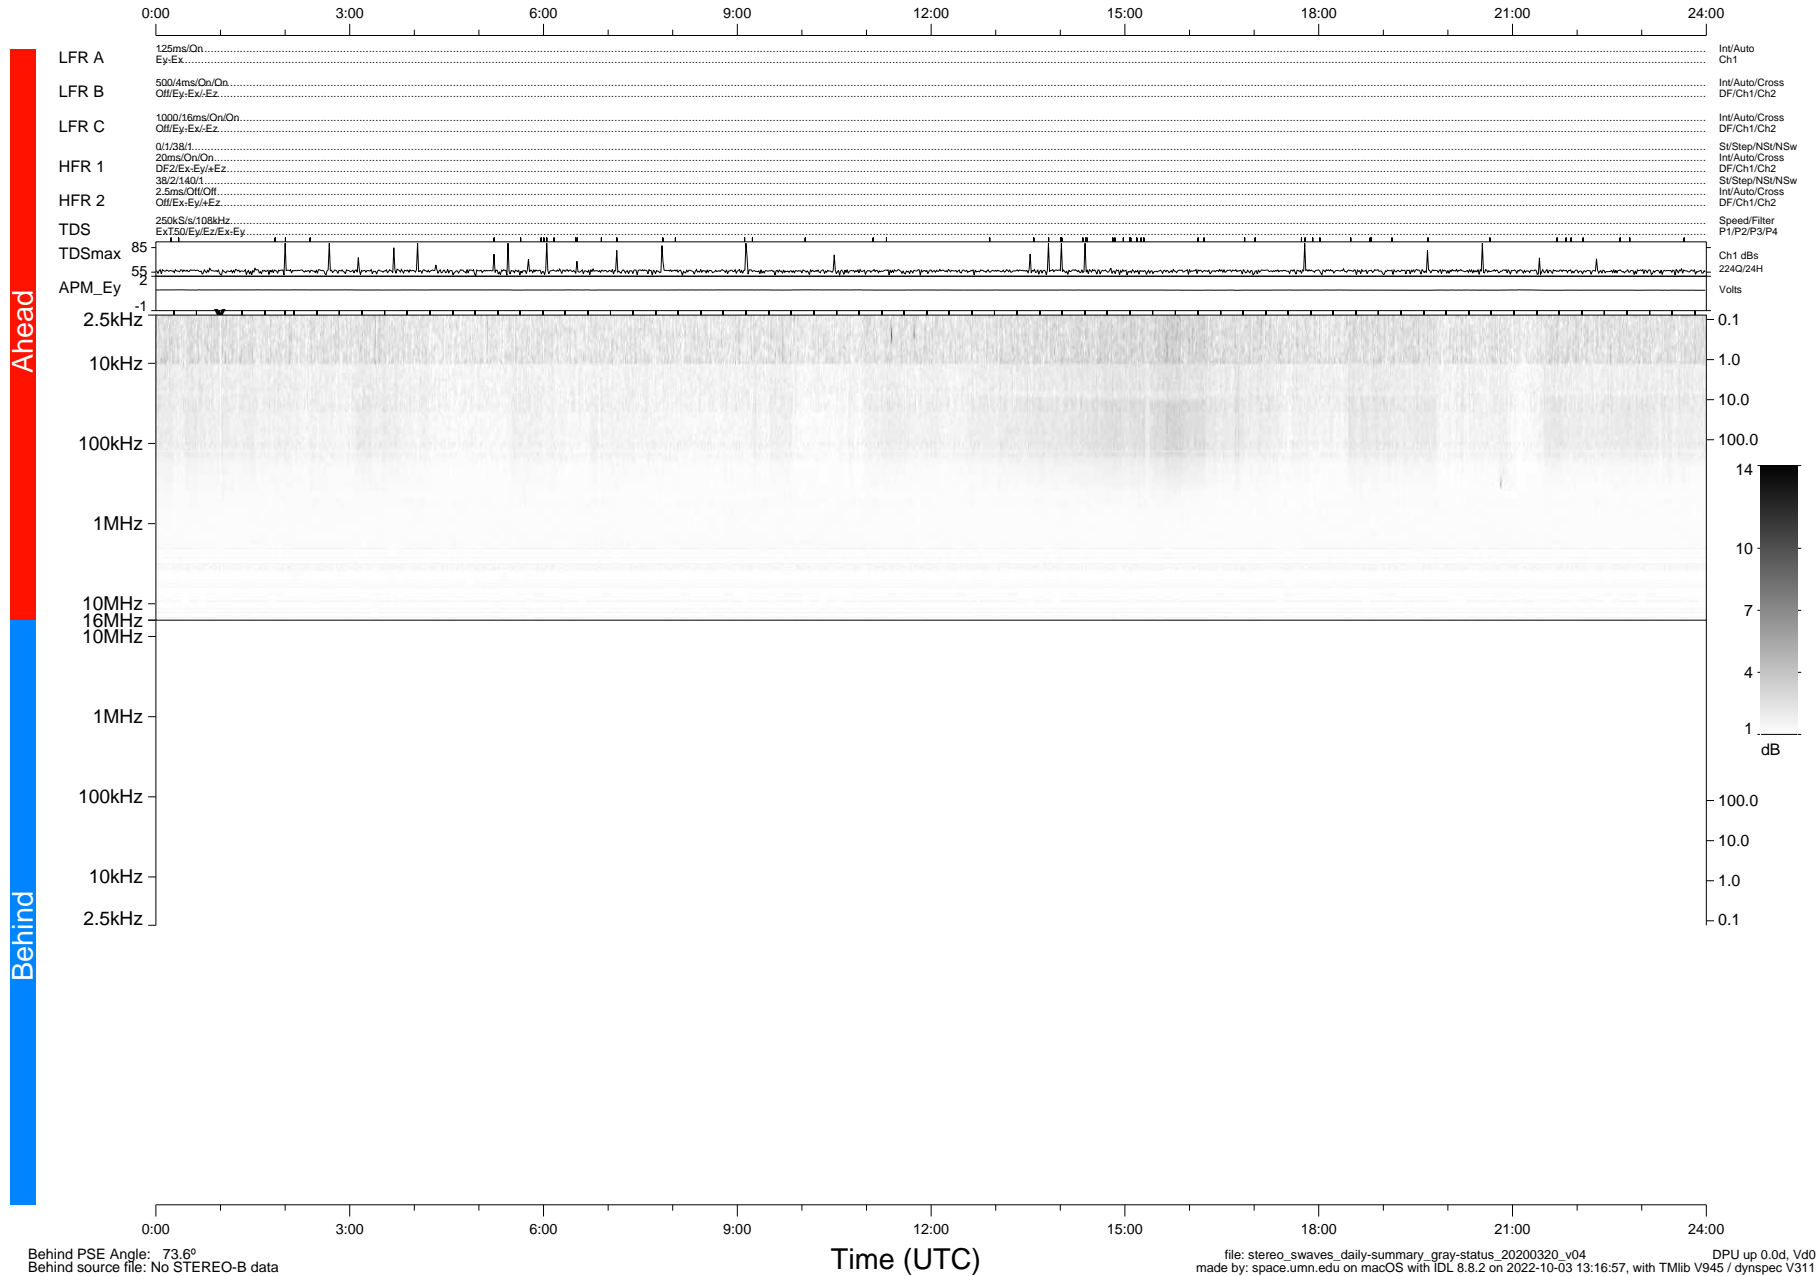

STEREO/WAVES Daily Summary - 20-Mar-2020 (DOY 080)

Ahead source file: swaves_ahead_2020_080_1_05.fin (Recovery: 100.0% HK, 87% Pkts)
 Ahead PSE Angle: -76.4°

DPU up 1717.9d, V412d32

Behind PSE Angle: 73.6°
 Behind source file: No STEREO-B data

file: stereo_swaves_daily-summary_gray-status_20200320_v04
 made by: space.umn.edu on macOS with IDL 8.8.2 on 2022-10-03 13:16:57, with Tlib V945 / dynspec V311
 DPU up 0.0d, Vd0