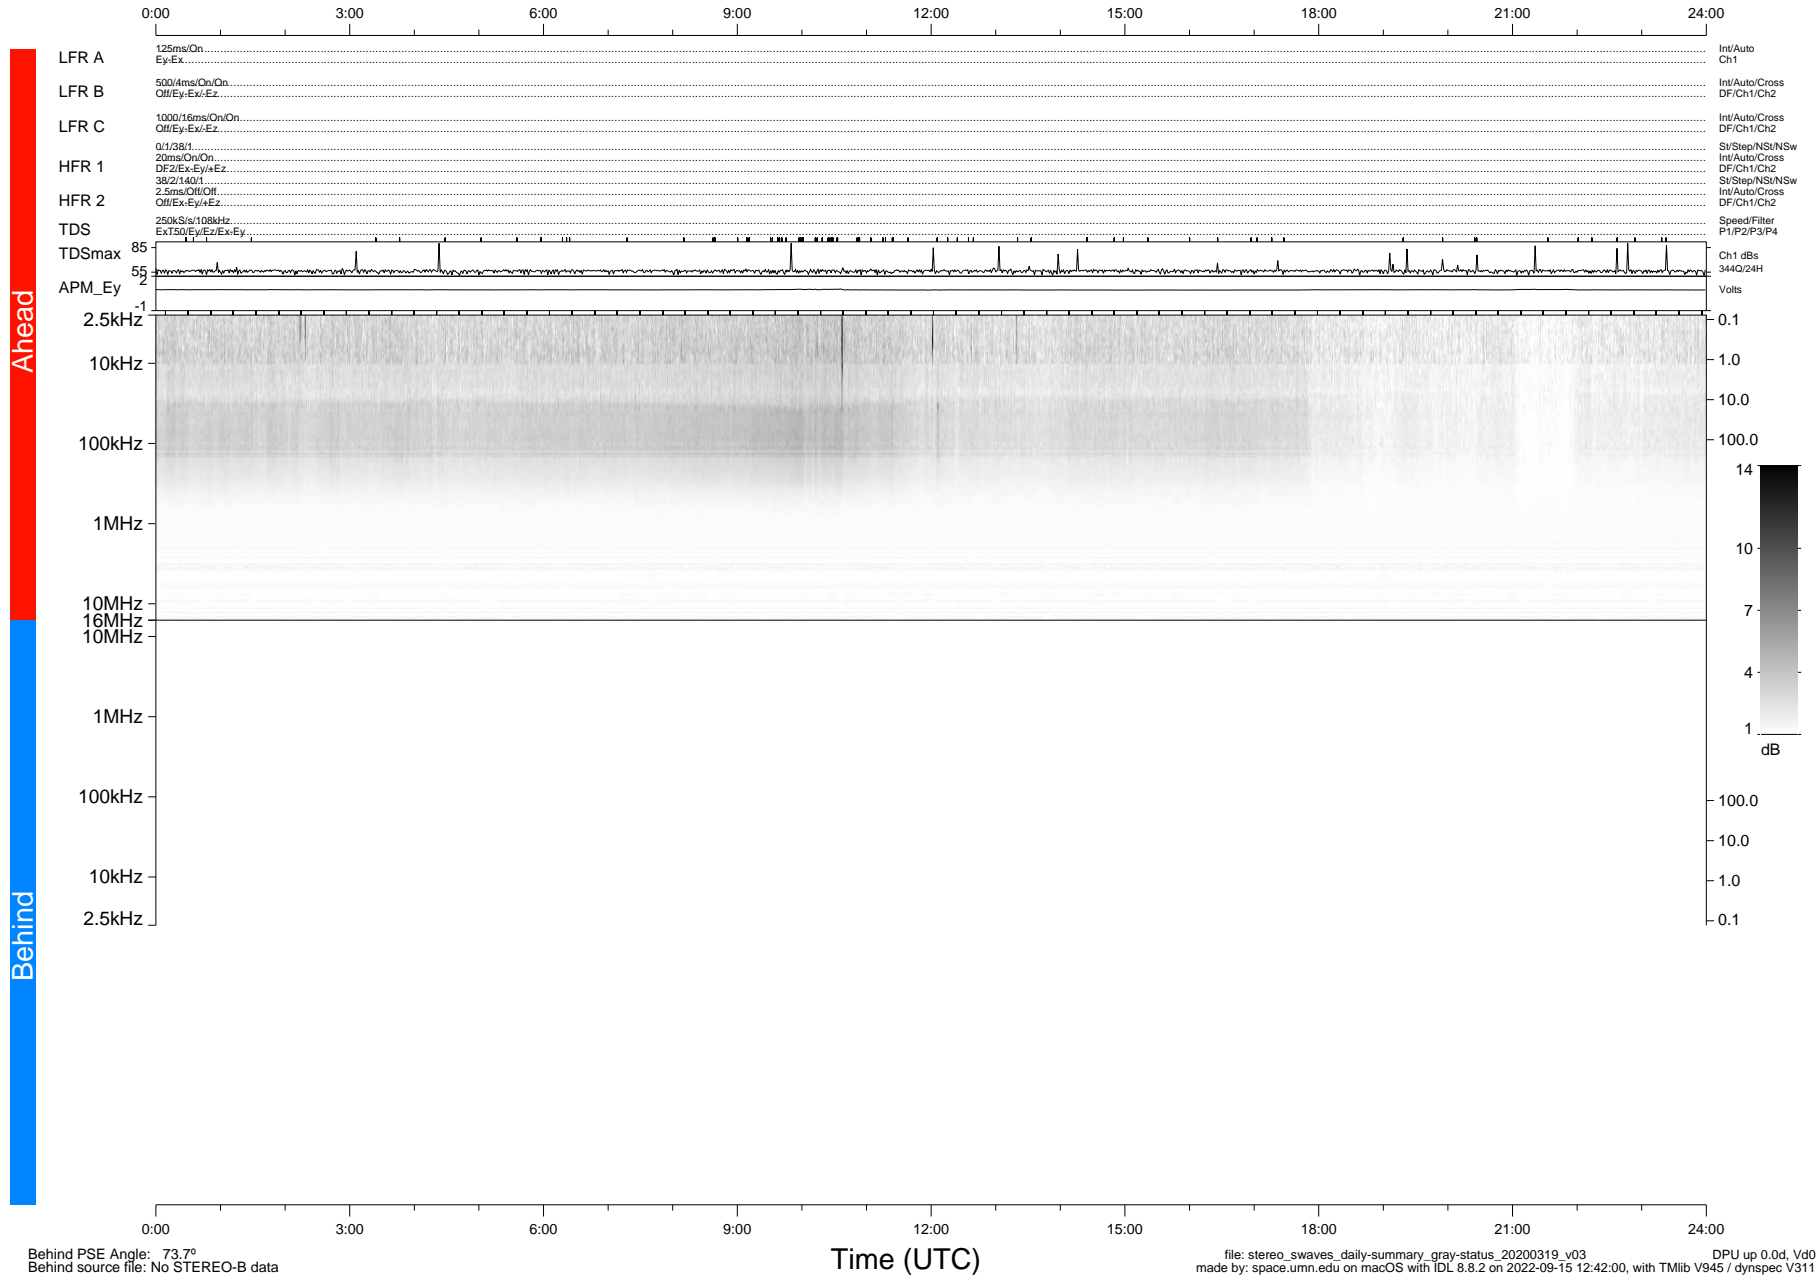

# STEREO/WAVES Daily Summary - 19-Mar-2020 (DOY 079)

Ahead source file: swaves\_ahead\_2020\_079\_1\_05.fin (Recovery: 100.0% HK, 105% Pkts)  
 Ahead PSE Angle: -76.4°

DPU up 1716.9d, V412d32

Behind PSE Angle: 73.7°  
 Behind source file: No STEREO-B data

file: stereo\_swaves\_daily-summary\_gray-status\_20200319\_v03  
 made by: space.umn.edu on macOS with IDL 8.8.2 on 2022-09-15 12:42:00, with TLib V945 / dynspec V311  
 DPU up 0.0d, Vd0