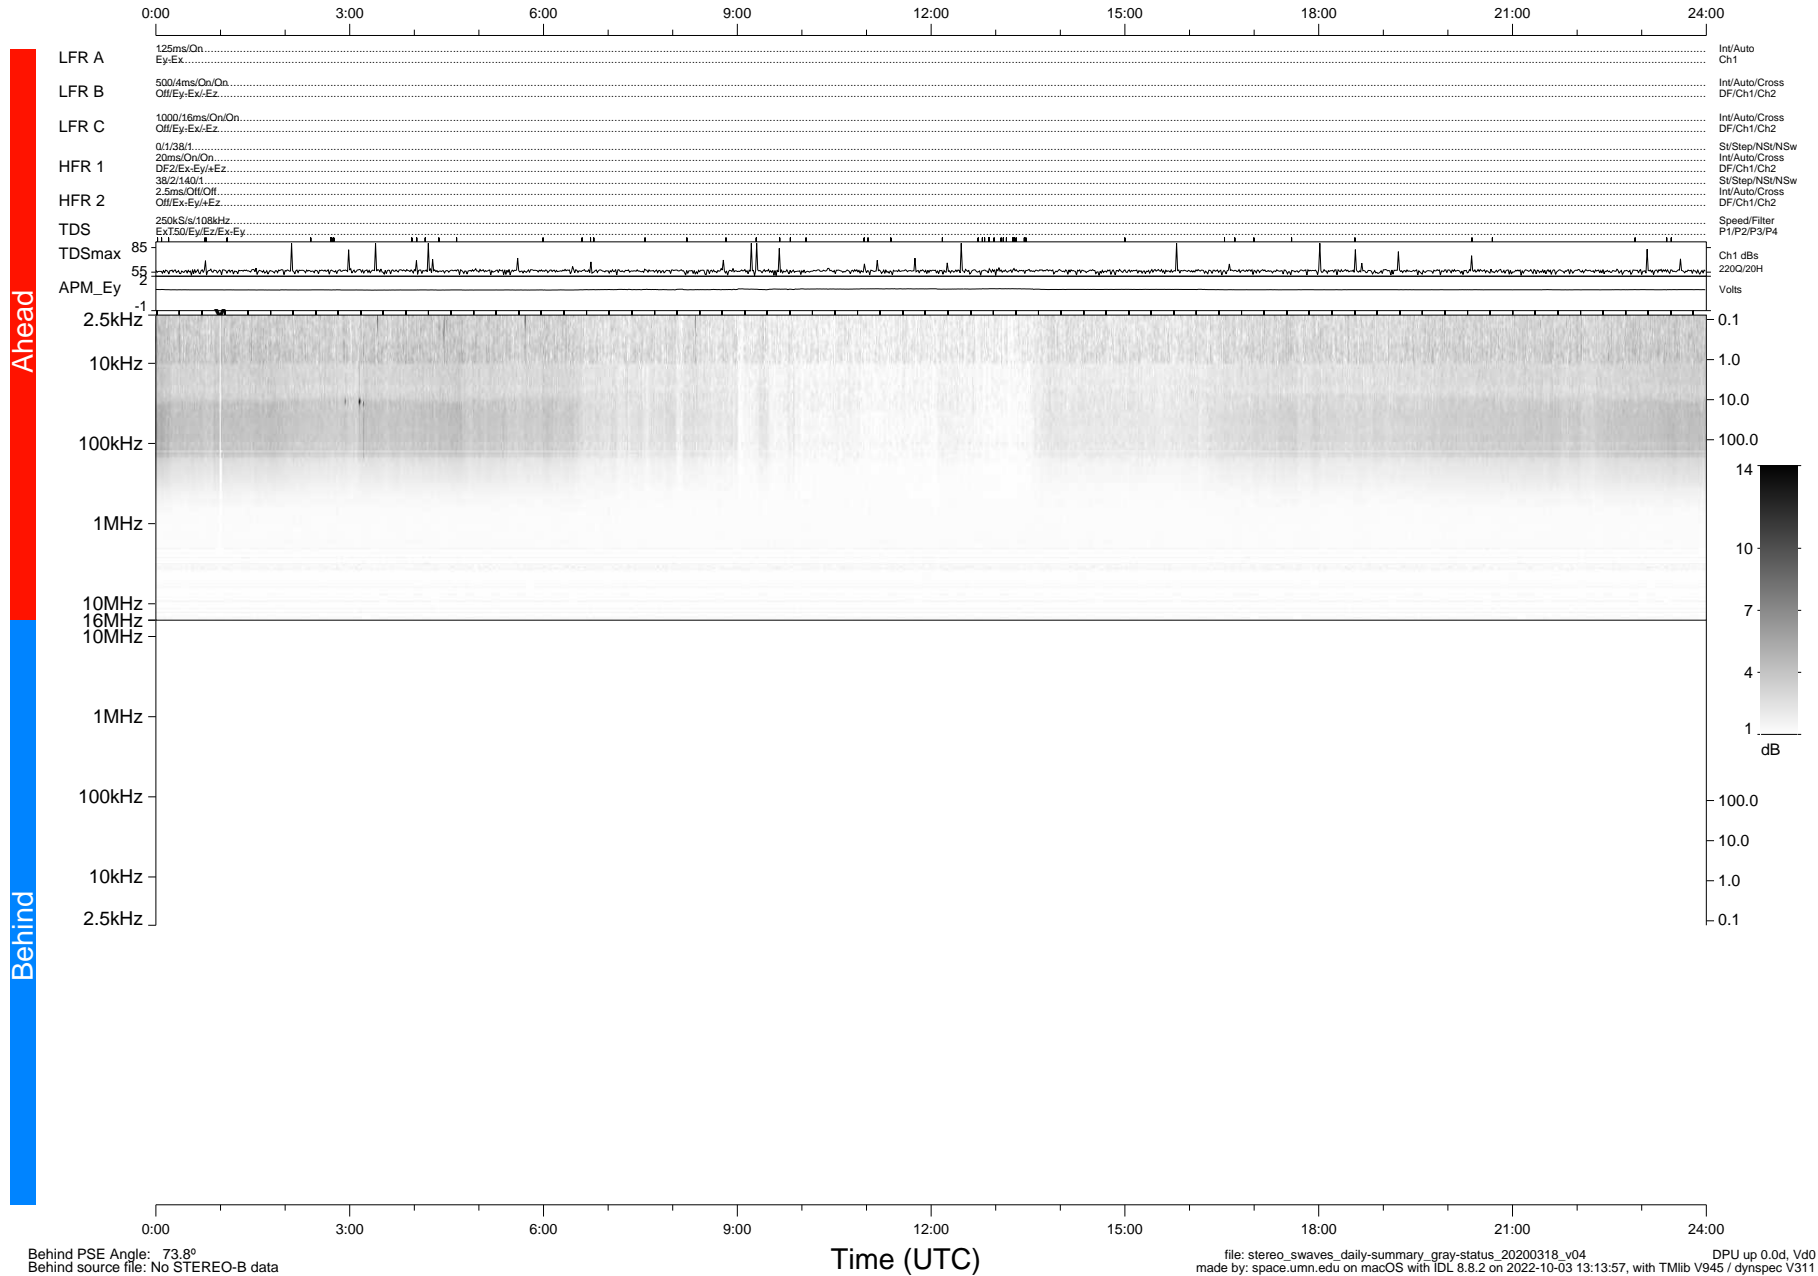

# STEREO/WAVES Daily Summary - 18-Mar-2020 (DOY 078)

Ahead source file: swaves\_ahead\_2020\_078\_1\_05.fin (Recovery: 100.0% HK, 86% Pkts)  
 Ahead PSE Angle: -76.4°

DPU up 1715.9d, V412d32

Behind PSE Angle: 73.8°  
 Behind source file: No STEREO-B data

file: stereo\_swaves\_daily-summary\_gray-status\_20200318\_v04 DPU up 0.0d, Vd0  
 made by: space.umn.edu on macOS with IDL 8.8.2 on 2022-10-03 13:13:57, with TLib V945 / dynspec V311