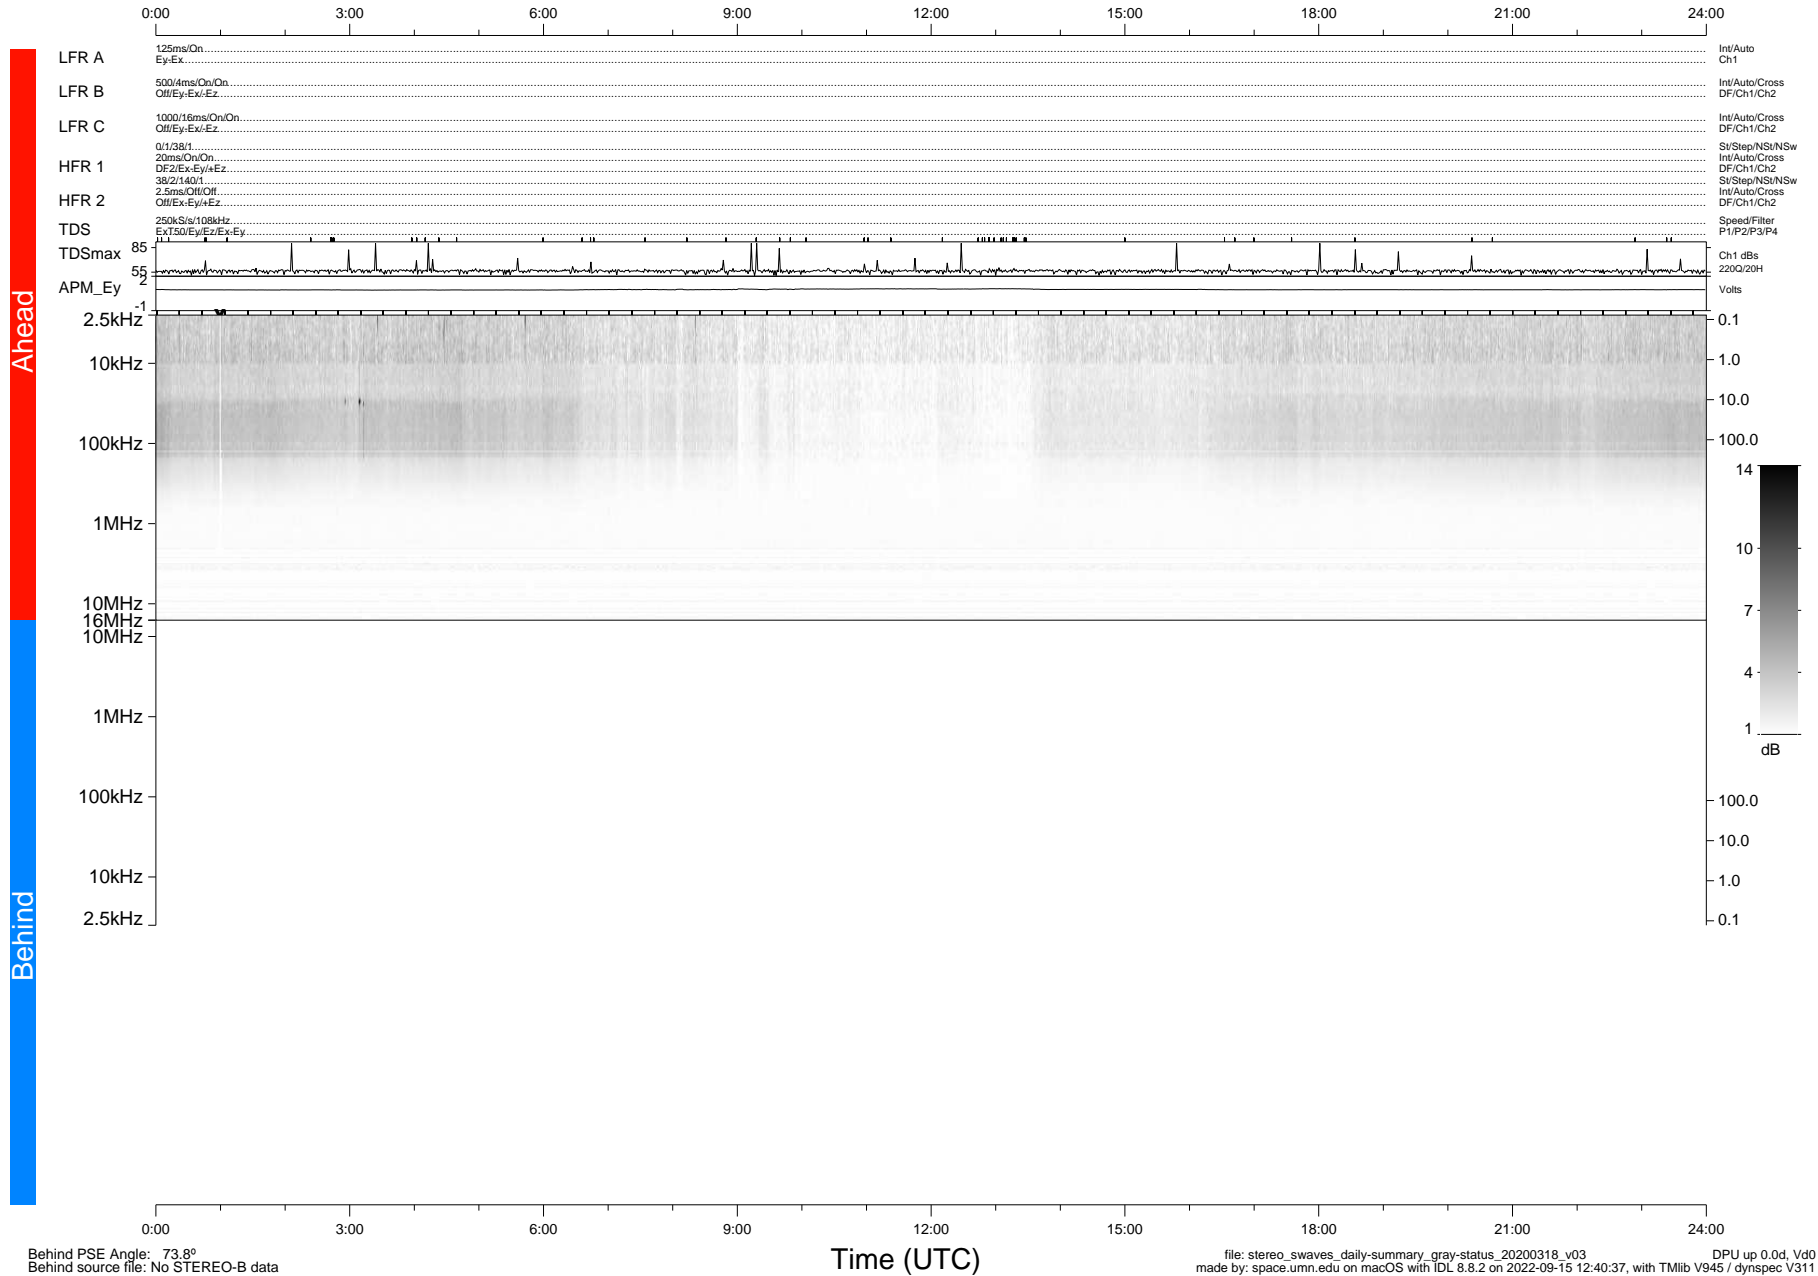

STEREO/WAVES Daily Summary - 18-Mar-2020 (DOY 078)

Ahead source file: swaves_ahead_2020_078_1_05.fin (Recovery: 100.0% HK, 86% Pkts)
 Ahead PSE Angle: -76.4°

DPU up 1715.9d, V412d32

Behind PSE Angle: 73.8°
 Behind source file: No STEREO-B data

file: stereo_swaves_daily-summary_gray-status_20200318_v03
 made by: space.umn.edu on macOS with IDL 8.8.2 on 2022-09-15 12:40:37, with TLib V945 / dynspec V311
 DPU up 0.0d, Vd0