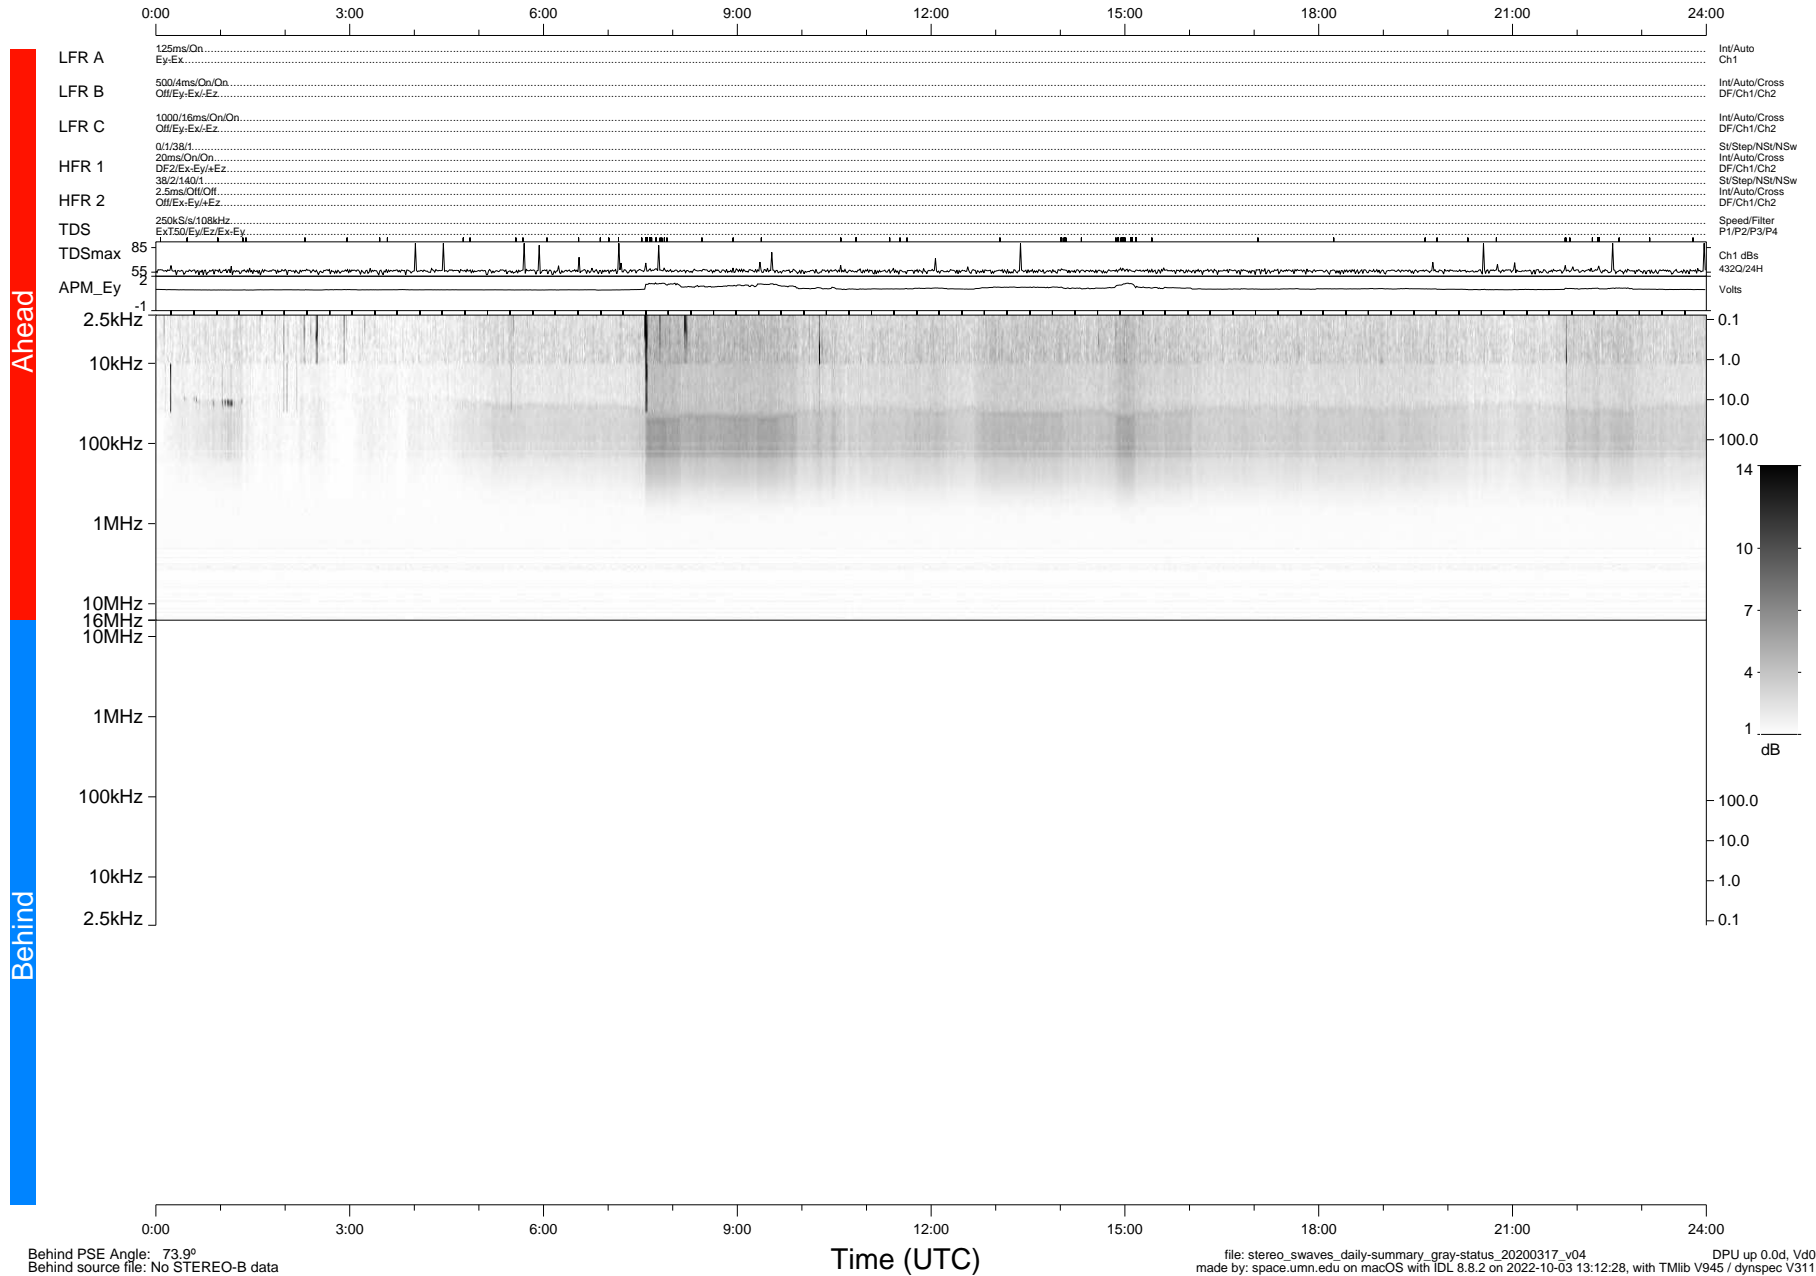

STEREO/WAVES Daily Summary - 17-Mar-2020 (DOY 077)

Ahead source file: swaves_ahead_2020_077_1_05.fin (Recovery: 100.0% HK, 118% Pkts)
 Ahead PSE Angle: -76.5°

DPU up 1714.9d, V412d32

Behind PSE Angle: 73.9°
 Behind source file: No STEREO-B data

Time (UTC)

file: stereo_swaves_daily-summary_gray-status_20200317_v04
 made by: space.umn.edu on macOS with IDL 8.8.2 on 2022-10-03 13:12:28, with TLib V945 / dynspec V311
 DPU up 0.0d, Vd0