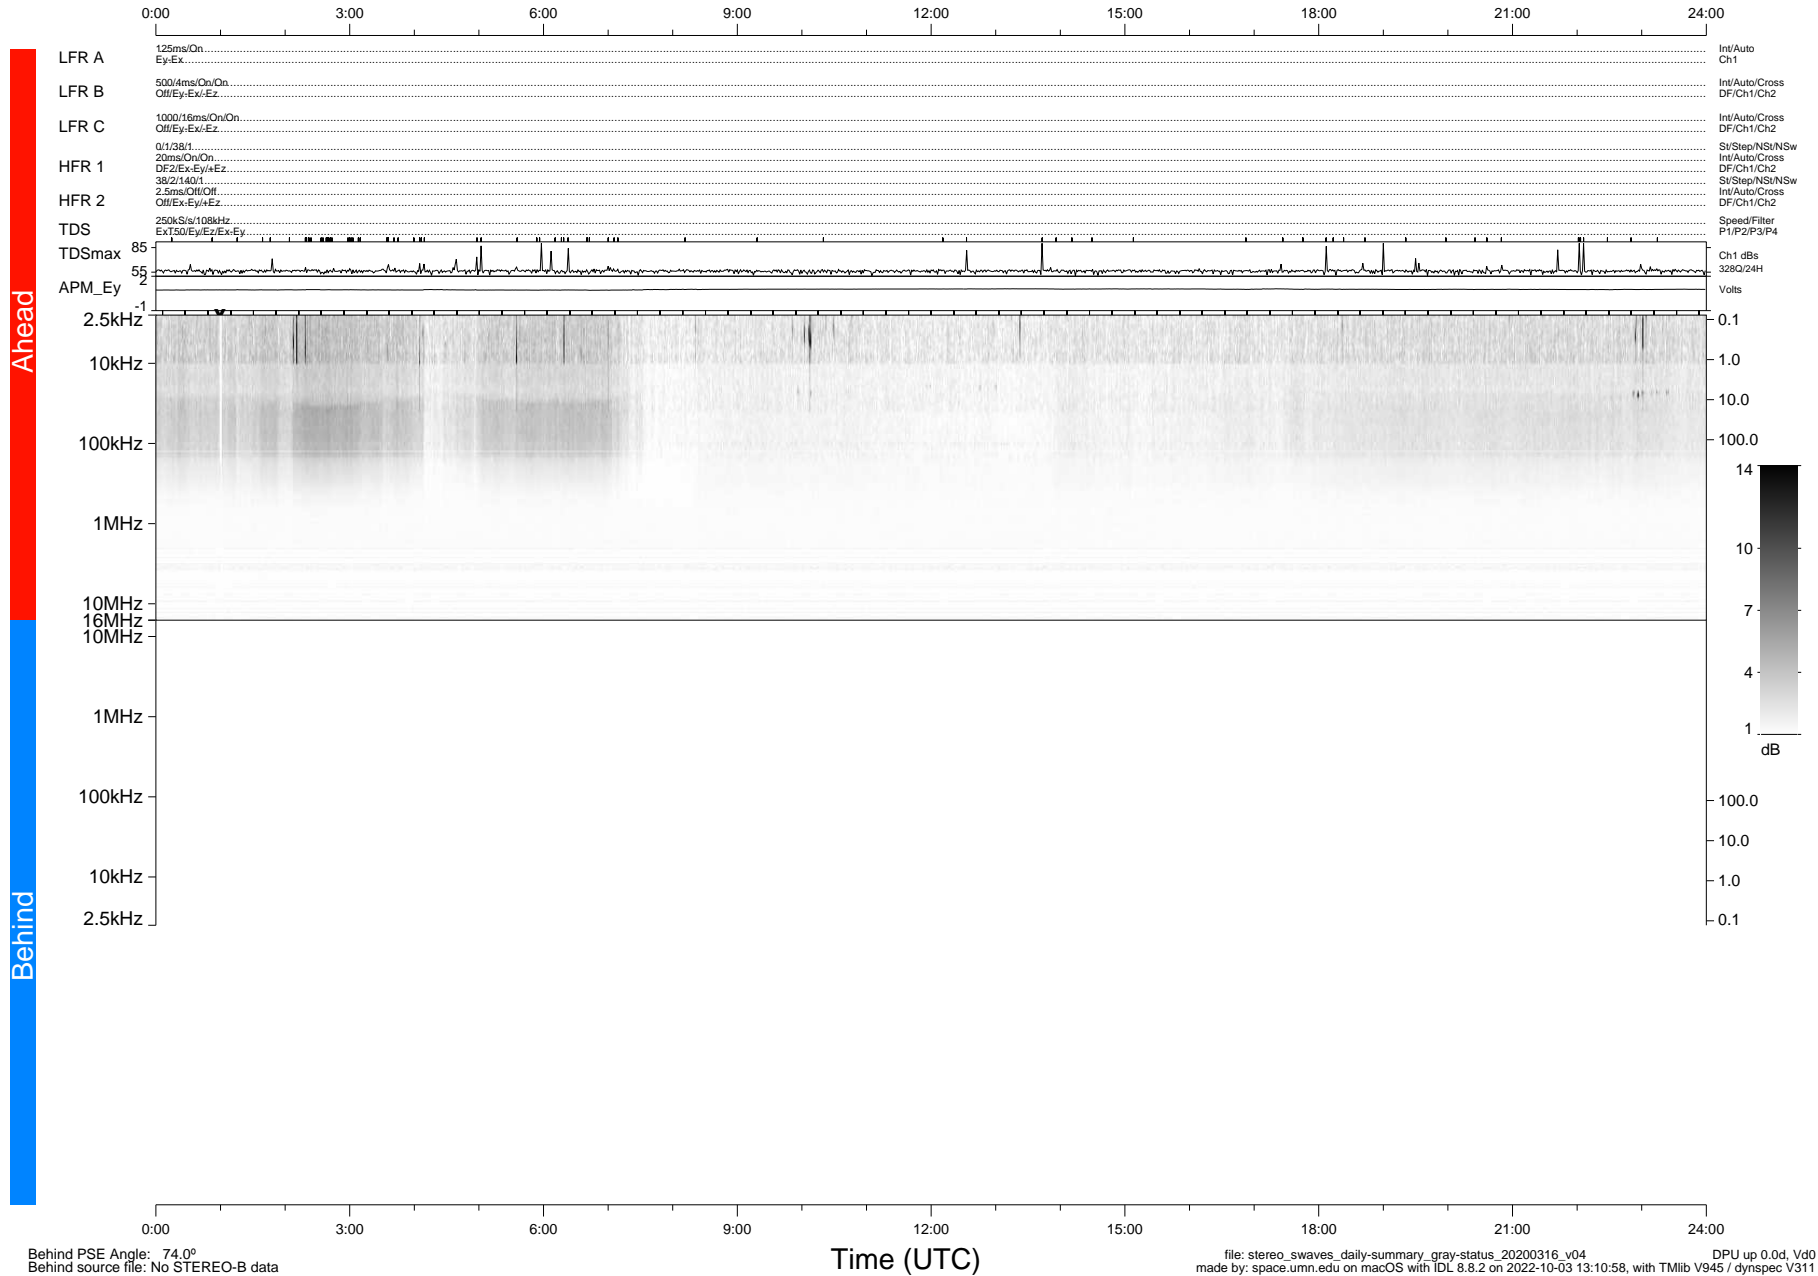

STEREO/WAVES Daily Summary - 16-Mar-2020 (DOY 076)

Ahead source file: swaves_ahead_2020_076_1_05.fin (Recovery: 100.0% HK, 103% Pkts)
 Ahead PSE Angle: -76.5°

DPU up 1713.9d, V412d32

Behind PSE Angle: 74.0°
 Behind source file: No STEREO-B data

Time (UTC)

file: stereo_swaves_daily-summary_gray-status_20200316_v04 DPU up 0.0d, Vd0
 made by: space.umn.edu on macOS with IDL 8.8.2 on 2022-10-03 13:10:58, with TLib V945 / dynspec V311