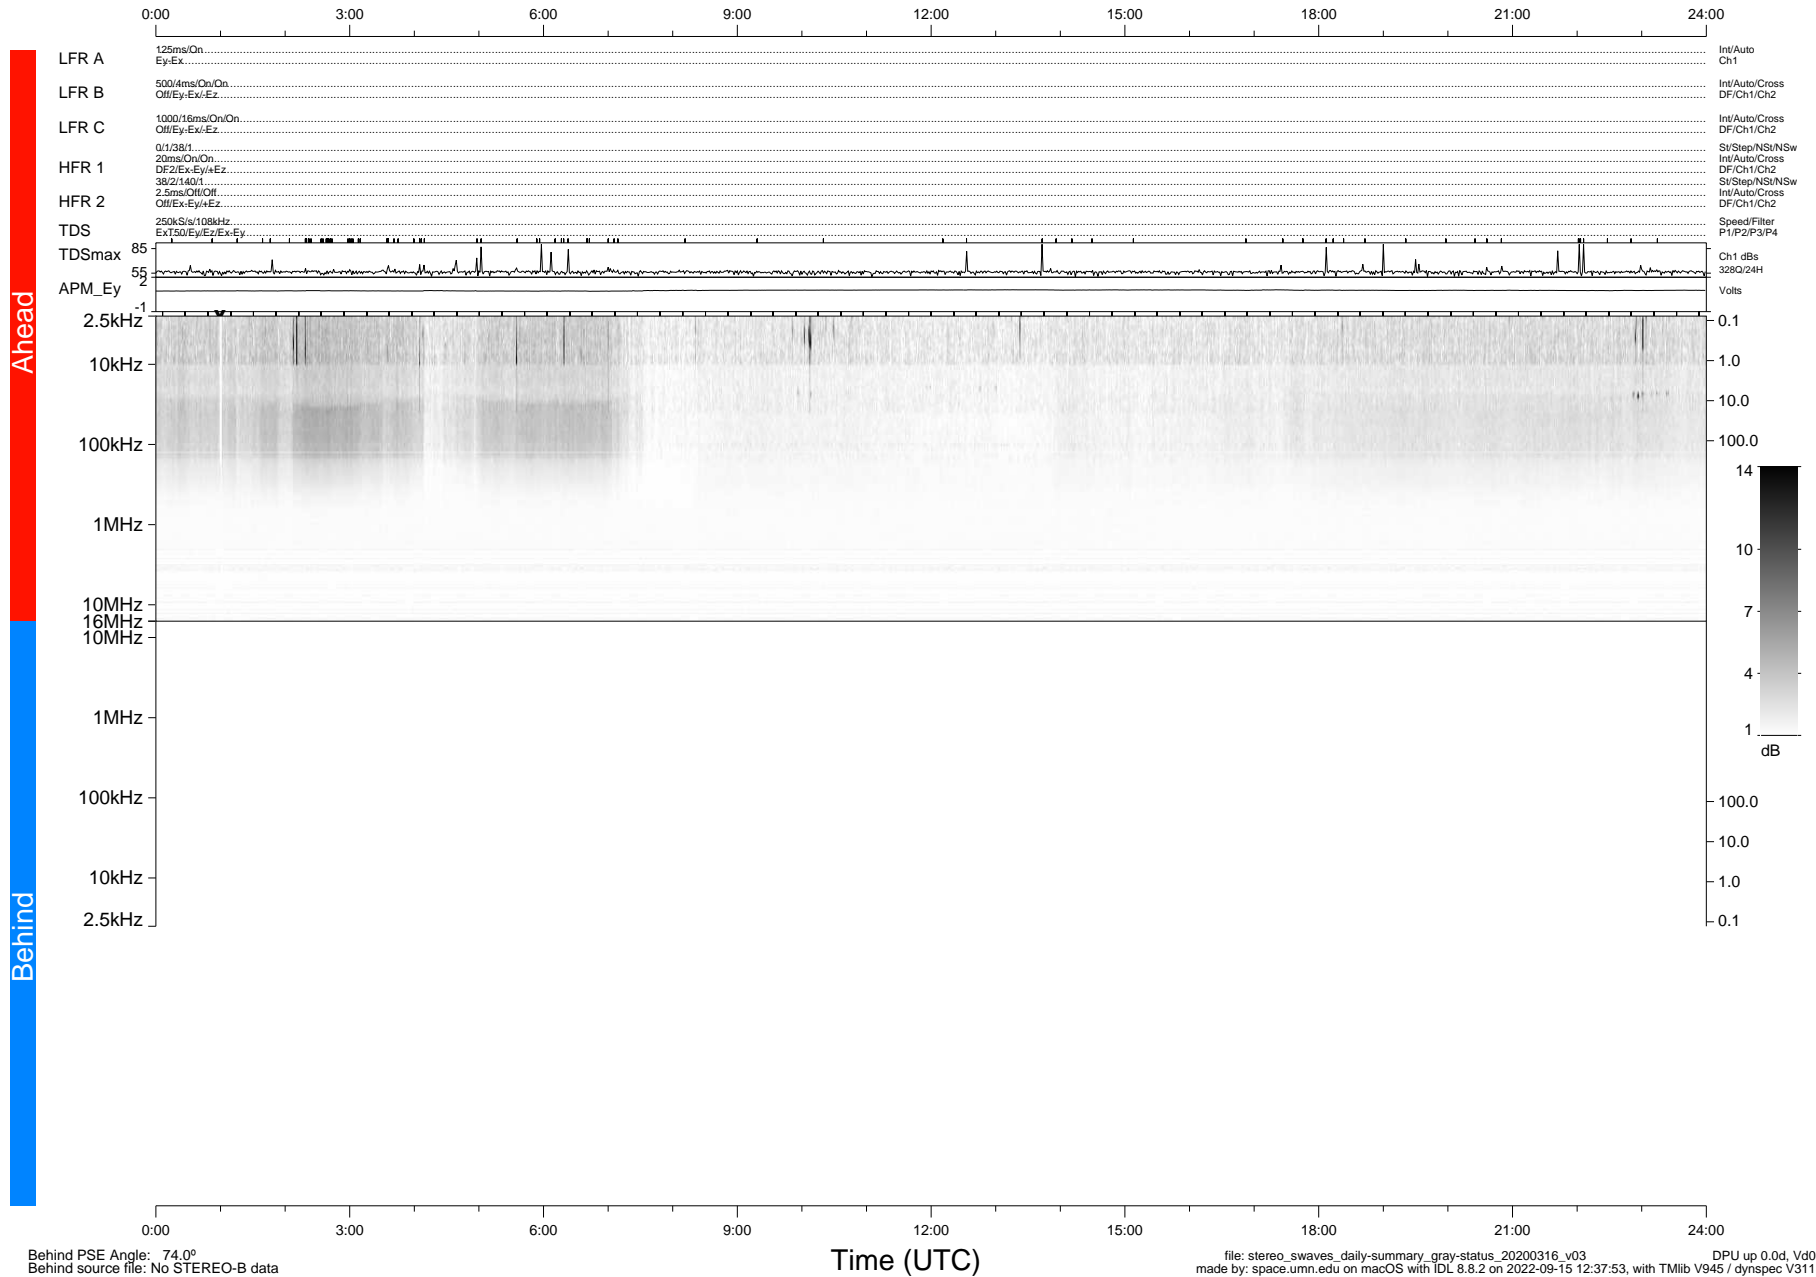

STEREO/WAVES Daily Summary - 16-Mar-2020 (DOY 076)

Ahead source file: swaves_ahead_2020_076_1_05.fin (Recovery: 100.0% HK, 103% Pkts)
 Ahead PSE Angle: -76.5°

DPU up 1713.9d, V412d32

Behind PSE Angle: 74.0°
 Behind source file: No STEREO-B data

file: stereo_swaves_daily-summary_gray-status_20200316_v03
 made by: space.umn.edu on macOS with IDL 8.8.2 on 2022-09-15 12:37:53, with TLib V945 / dynspec V311
 DPU up 0.0d, Vd0