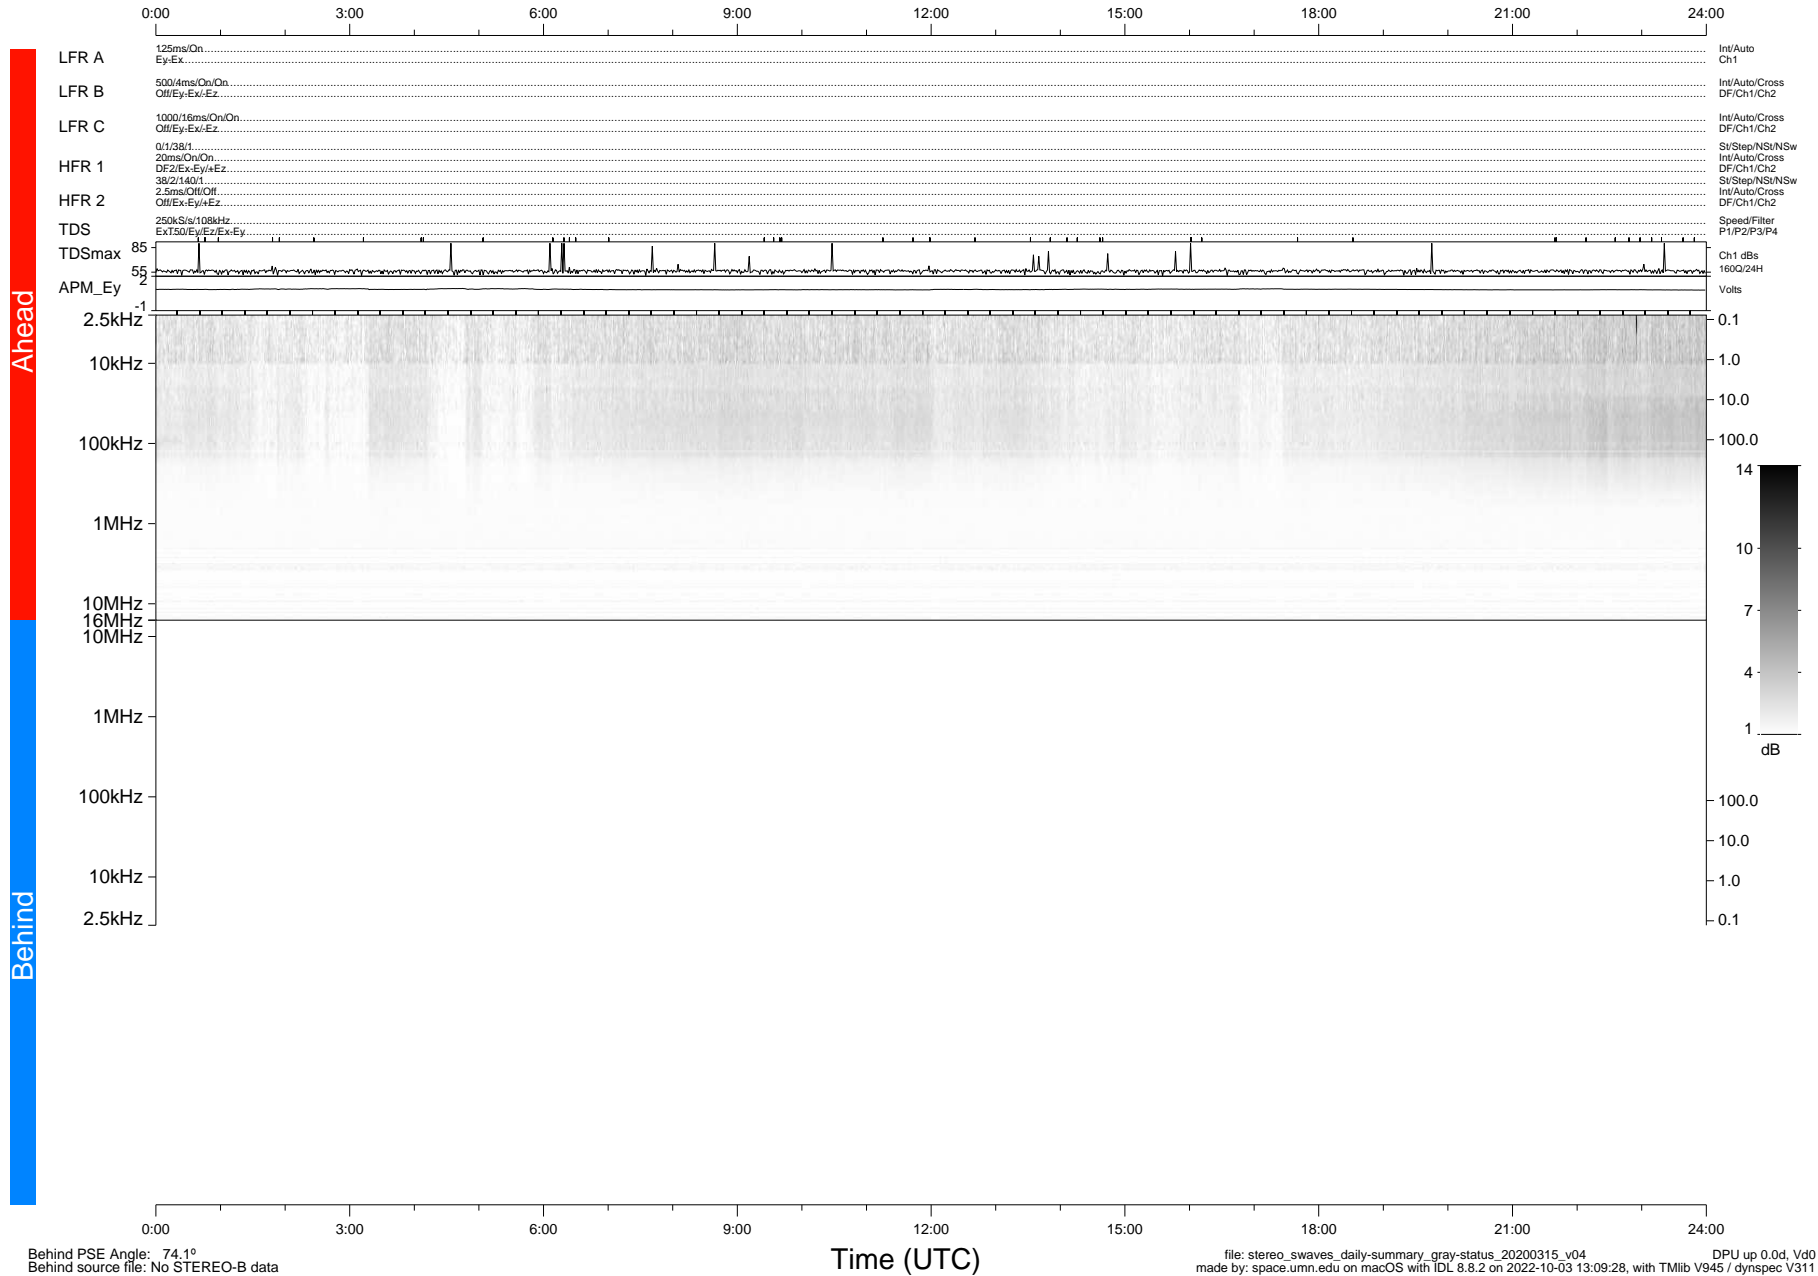

# STEREO/WAVES Daily Summary - 15-Mar-2020 (DOY 075)

Ahead source file: swaves\_ahead\_2020\_075\_1\_05.fin (Recovery: 100.0% HK, 78% Pkts)  
 Ahead PSE Angle: -76.5°

DPU up 1712.9d, V412d32

Behind PSE Angle: 74.1°  
 Behind source file: No STEREO-B data

file: stereo\_swaves\_daily-summary\_gray-status\_20200315\_v04 DPU up 0.0d, Vd0  
 made by: space.umn.edu on macOS with IDL 8.8.2 on 2022-10-03 13:09:28, with TLib V945 / dynspec V311