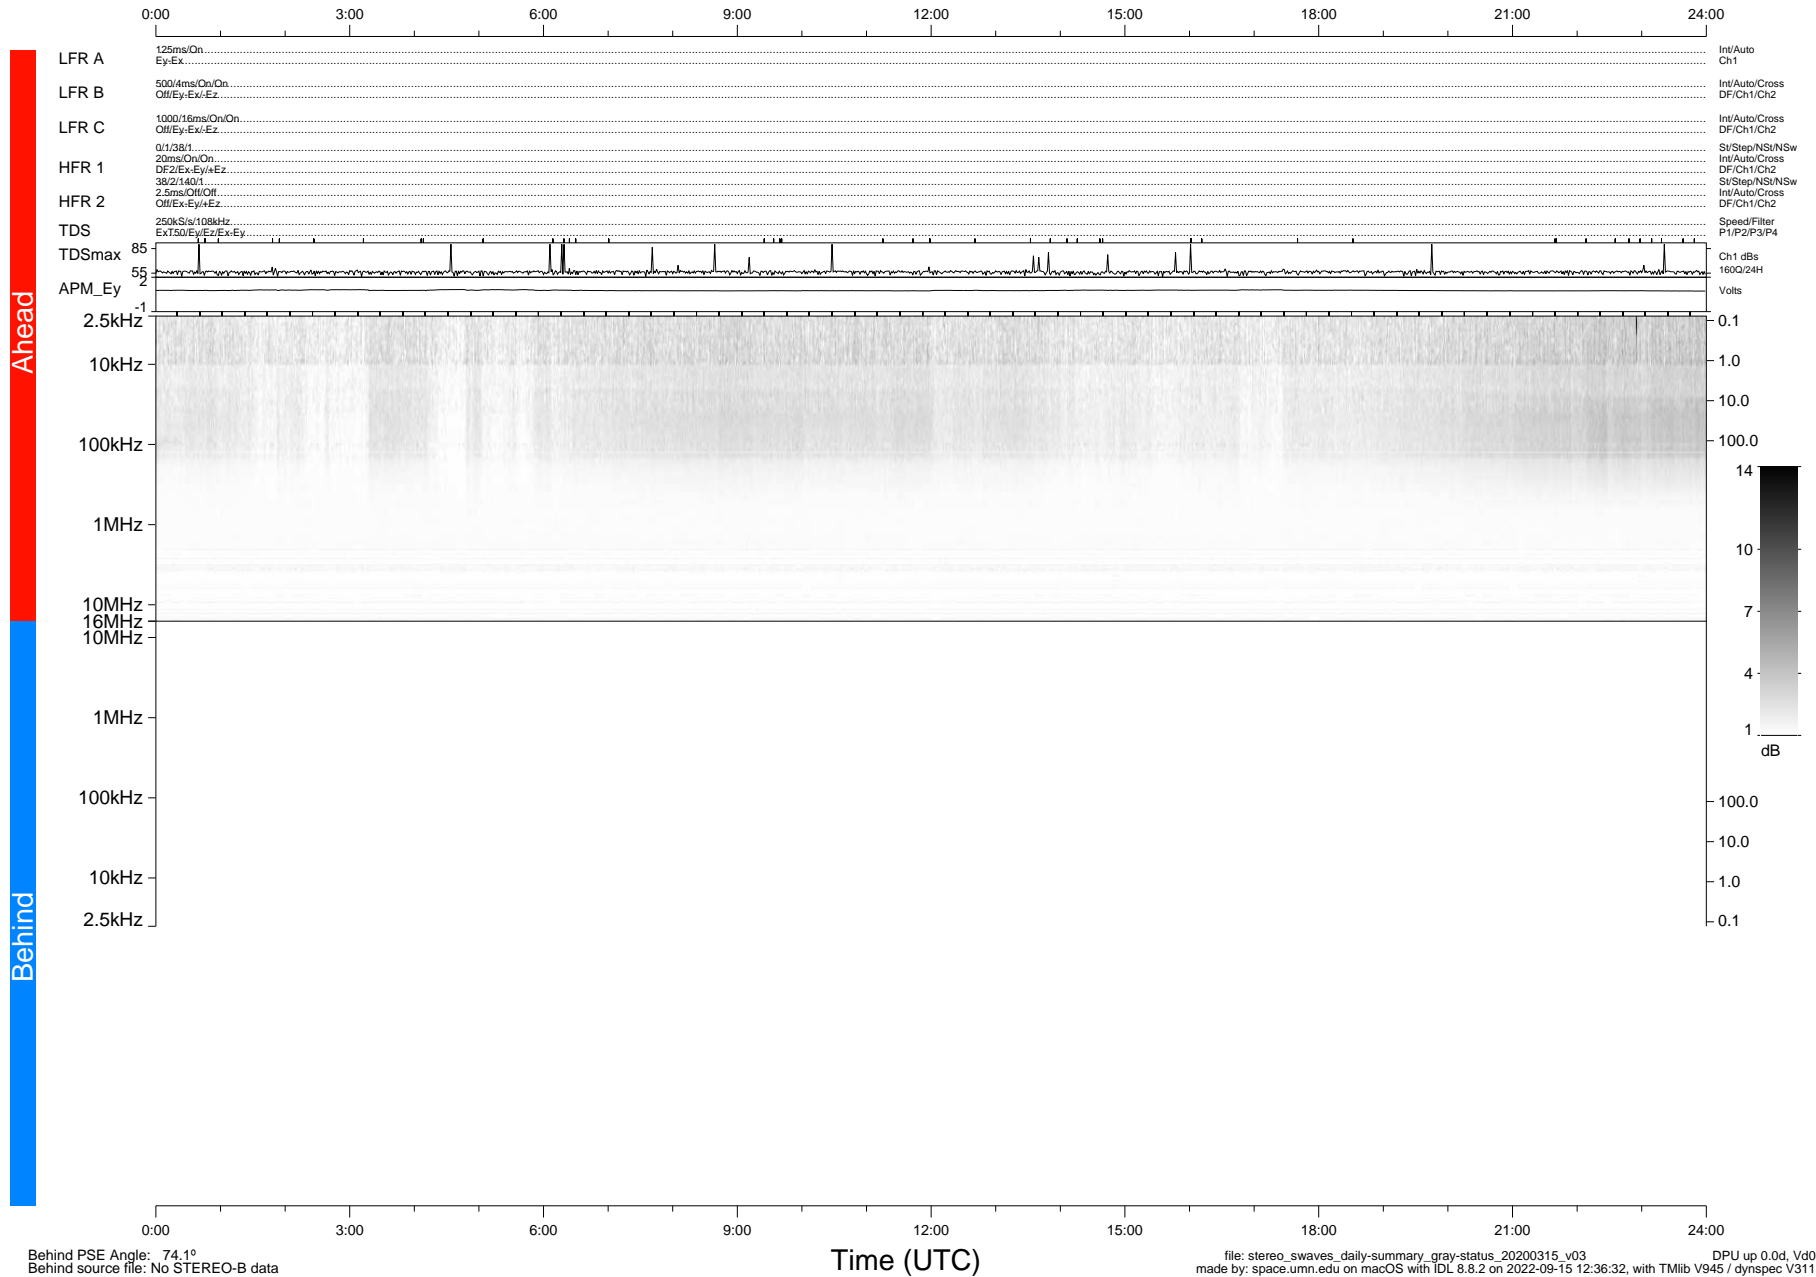

# STEREO/WAVES Daily Summary - 15-Mar-2020 (DOY 075)

Ahead source file: swaves\_ahead\_2020\_075\_1\_05.fin (Recovery: 100.0% HK, 78% Pkts)  
 Ahead PSE Angle: -76.5°

DPU up 1712.9d, V412d32

Behind PSE Angle: 74.1°  
 Behind source file: No STEREO-B data

file: stereo\_swaves\_daily-summary\_gray-status\_20200315\_v03  
 made by: space.umn.edu on macOS with IDL 8.8.2 on 2022-09-15 12:36:32, with TLib V945 / dynspec V311  
 DPU up 0.0d, Vd0