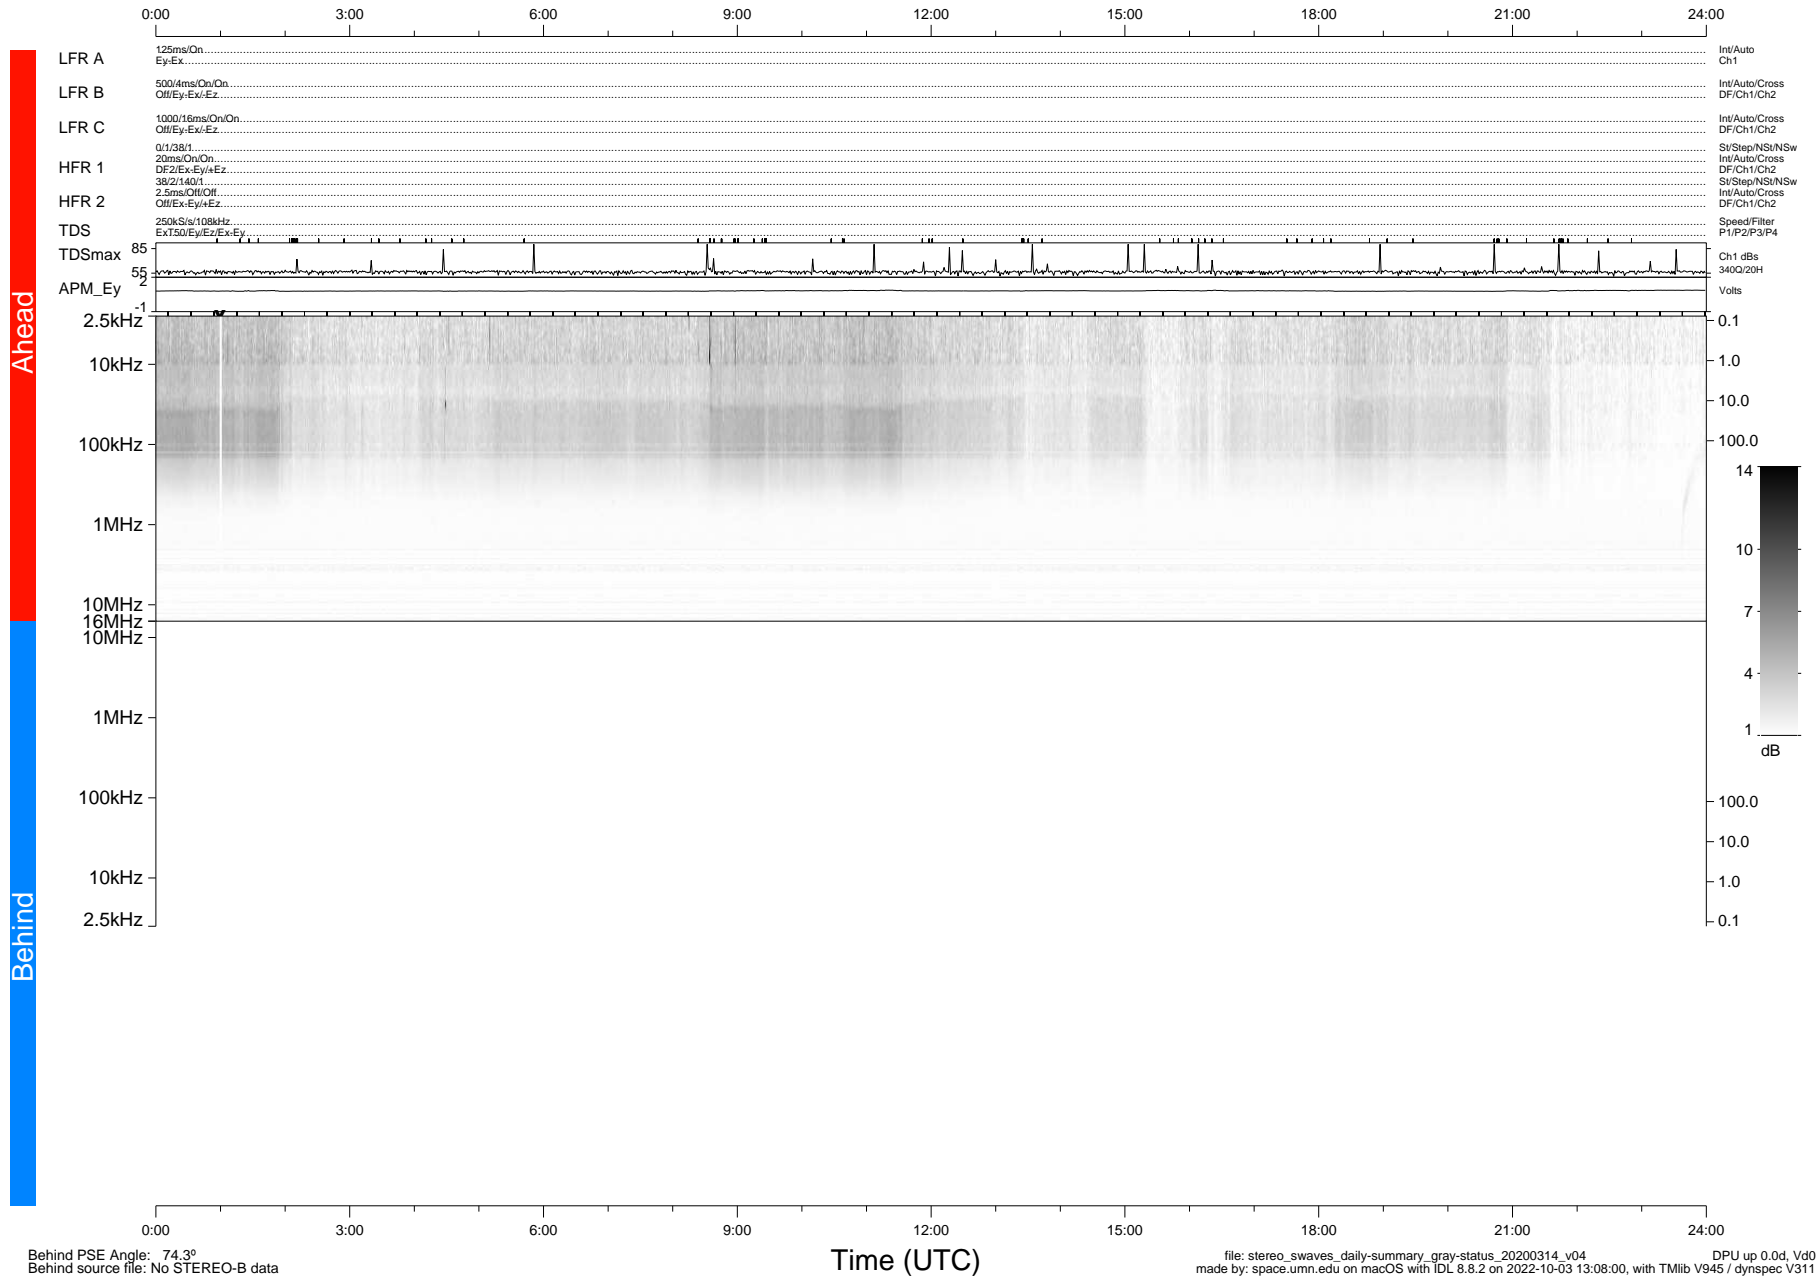

# STEREO/WAVES Daily Summary - 14-Mar-2020 (DOY 074)

Ahead source file: swaves\_ahead\_2020\_074\_1\_05.fin (Recovery: 100.0% HK, 104% Pkts)  
 Ahead PSE Angle: -76.6°

DPU up 1711.9d, V412d32

Behind PSE Angle: 74.3°  
 Behind source file: No STEREO-B data

file: stereo\_swaves\_daily-summary\_gray-status\_20200314\_v04  
 made by: space.umn.edu on macOS with IDL 8.8.2 on 2022-10-03 13:08:00, with TLib V945 / dynspec V311  
 DPU up 0.0d, Vd0