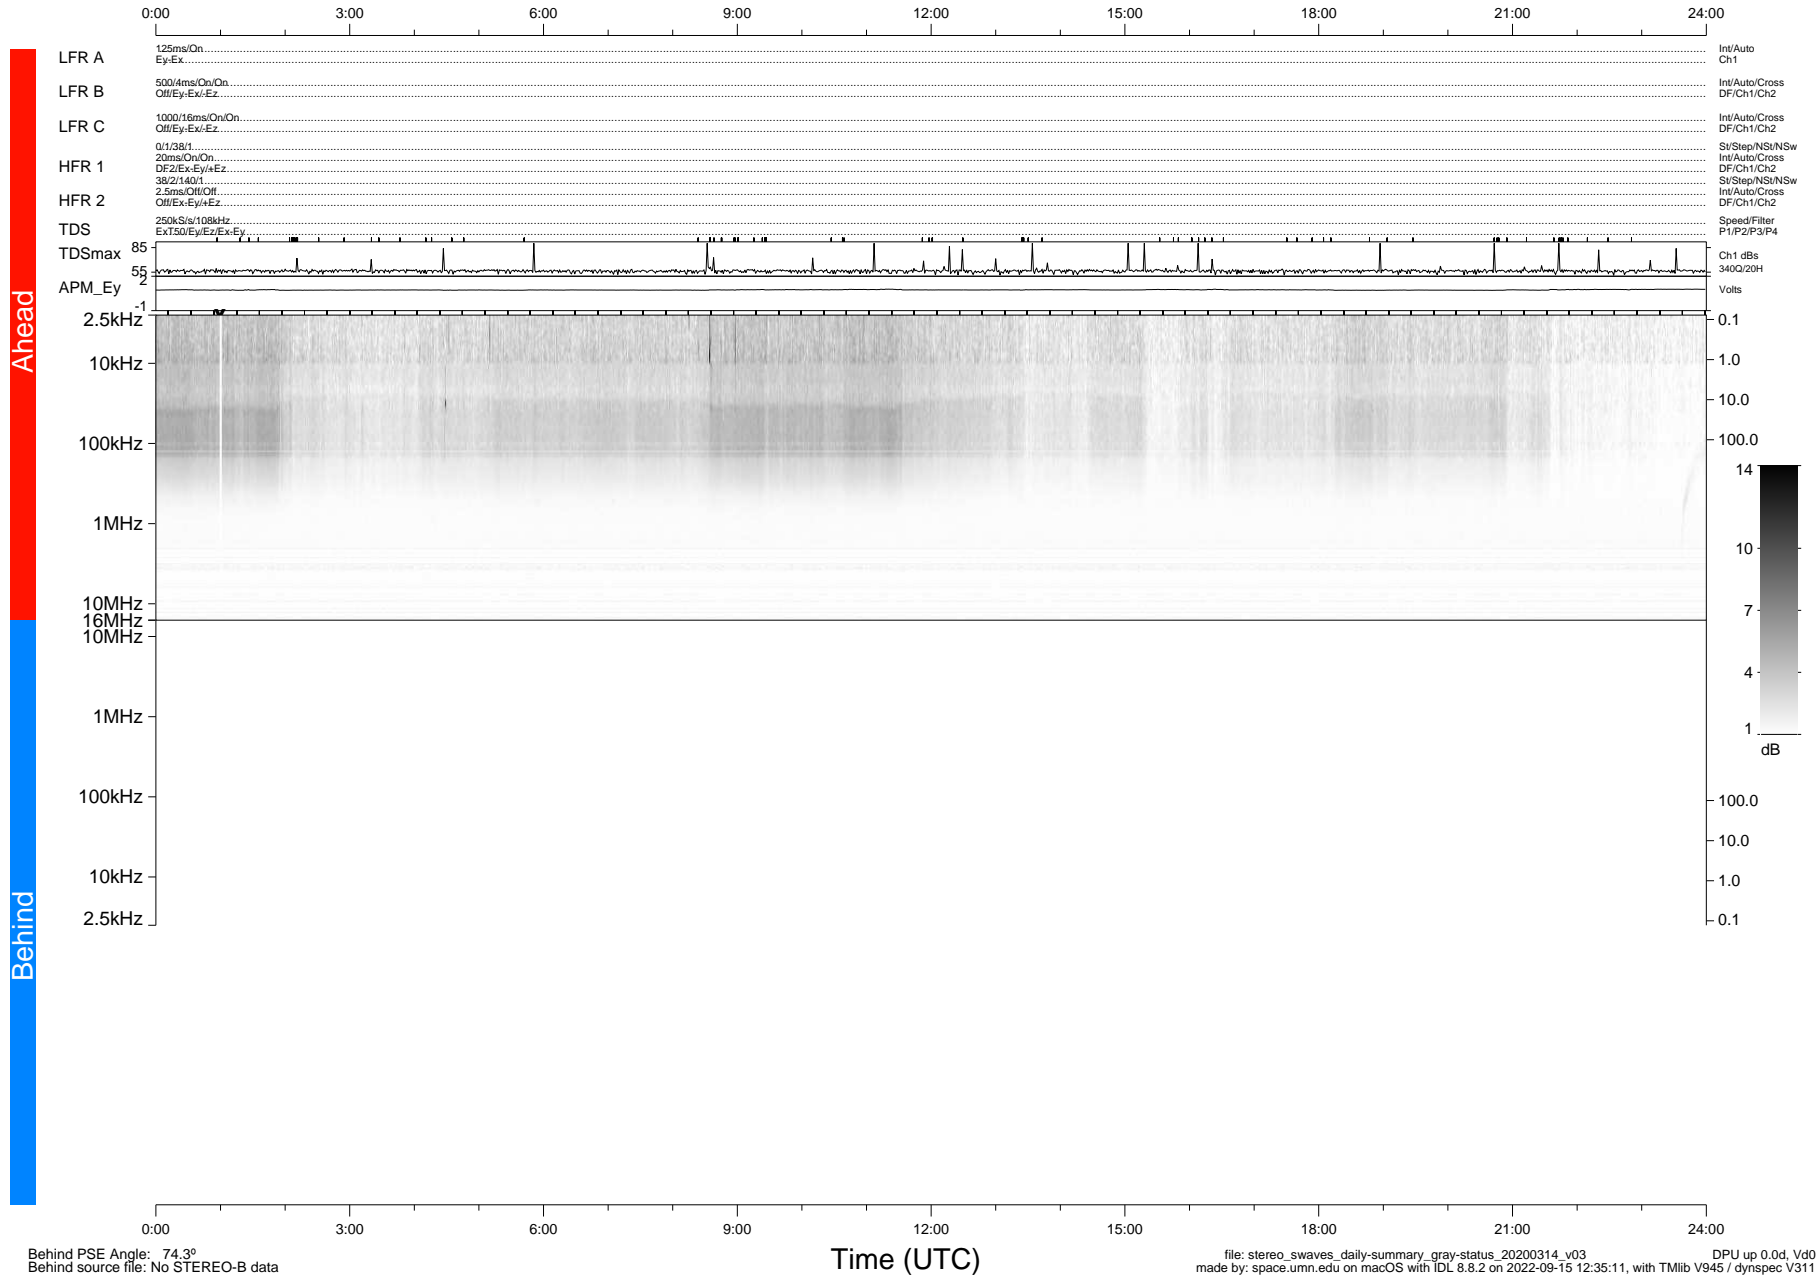

# STEREO/WAVES Daily Summary - 14-Mar-2020 (DOY 074)

Ahead source file: swaves\_ahead\_2020\_074\_1\_05.fin (Recovery: 100.0% HK, 104% Pkts)  
 Ahead PSE Angle: -76.6°

DPU up 1711.9d, V412d32

Behind PSE Angle: 74.3°  
 Behind source file: No STEREO-B data

file: stereo\_swaves\_daily-summary\_gray-status\_20200314\_v03  
 made by: space.umn.edu on macOS with IDL 8.8.2 on 2022-09-15 12:35:11, with TMLib V945 / dynspec V311  
 DPU up 0.0d, Vd0