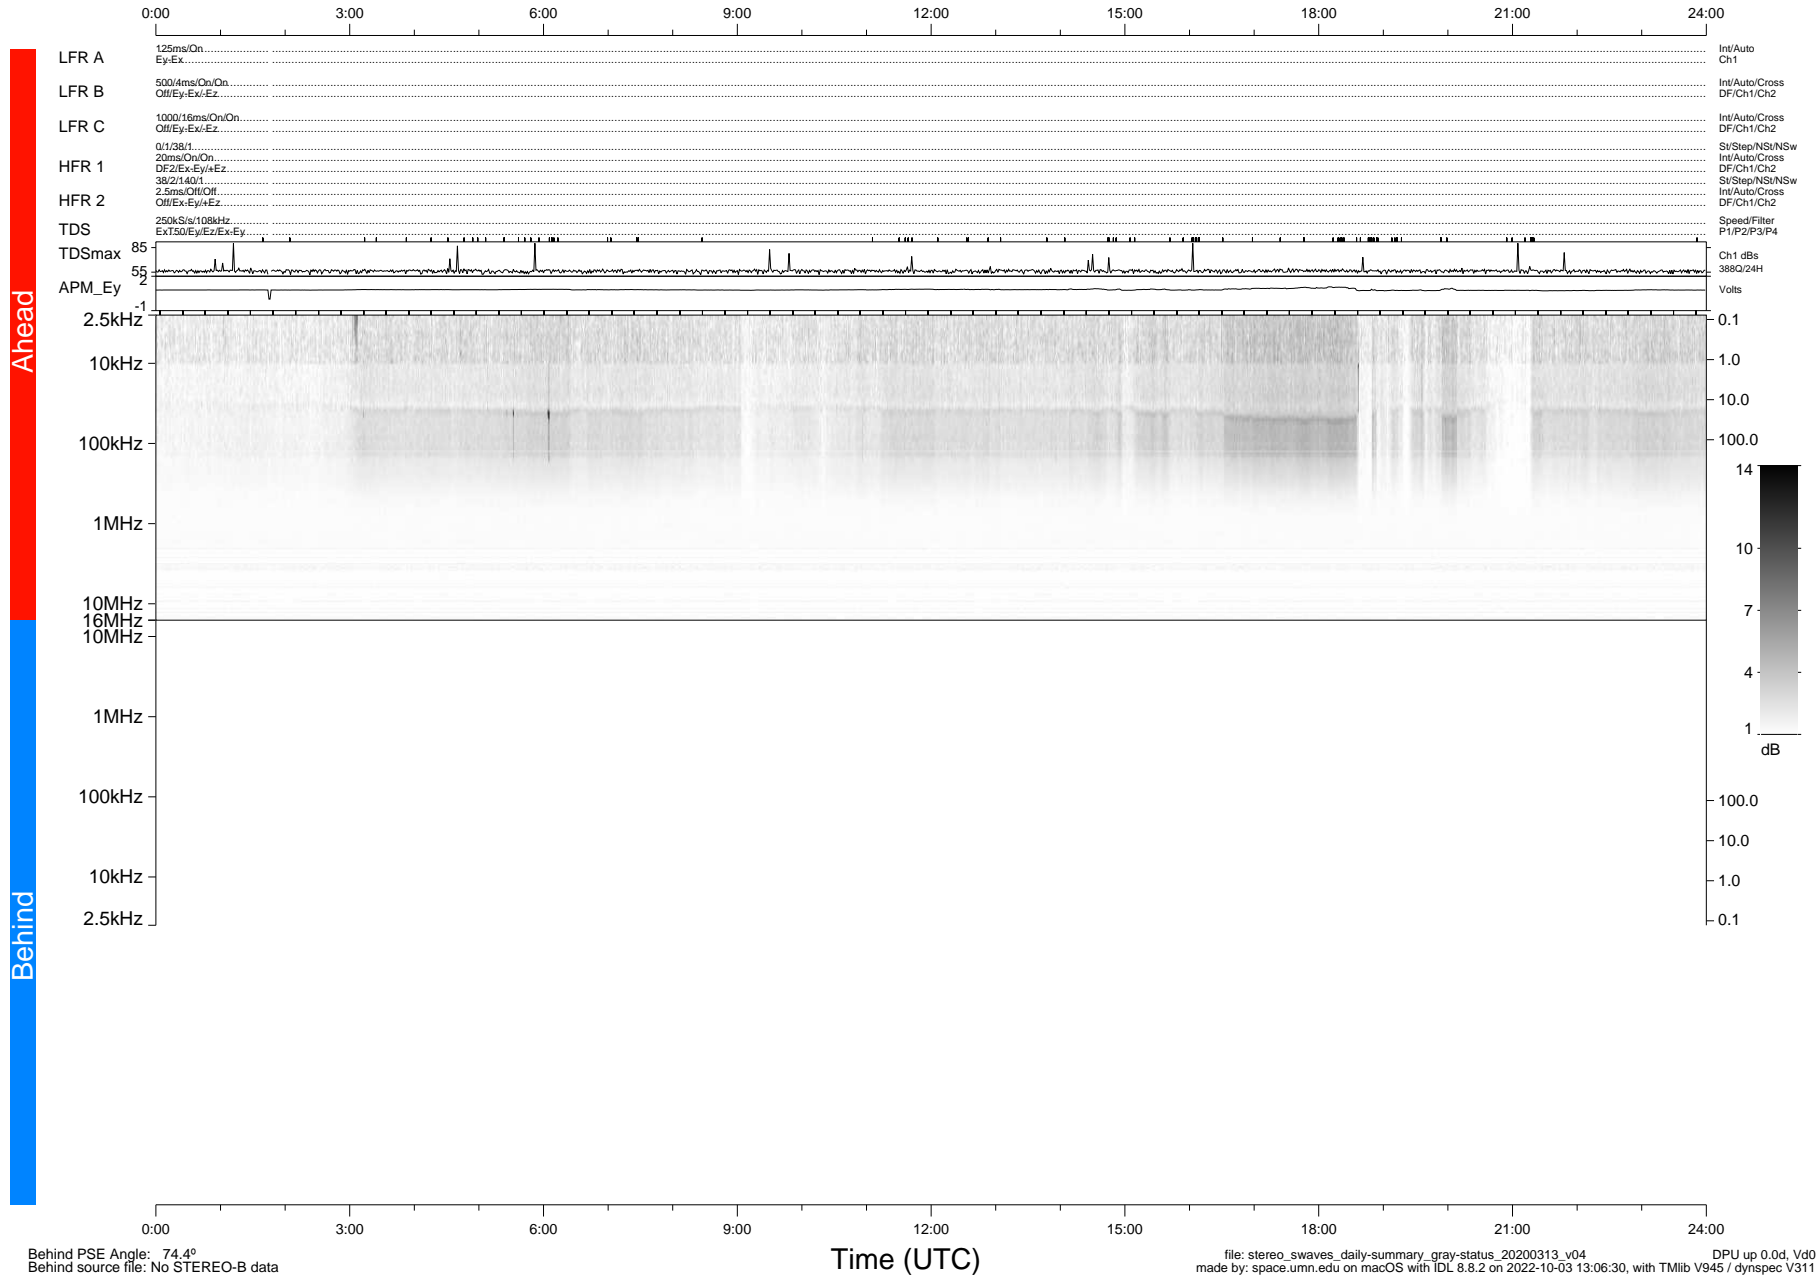

STEREO/WAVES Daily Summary - 13-Mar-2020 (DOY 073)

Ahead source file: swaves_ahead_2020_073_1_05.fin (Recovery: 99.9% HK, 112% Pkts)
 Ahead PSE Angle: -76.6°

DPU up 1710.9d, V412d32

Behind PSE Angle: 74.4°
 Behind source file: No STEREO-B data

Time (UTC)

file: stereo_swaves_daily-summary_gray-status_20200313_v04
 made by: space.umn.edu on macOS with IDL 8.8.2 on 2022-10-03 13:06:30, with Tlib V945 / dynspec V311
 DPU up 0.0d, Vd0