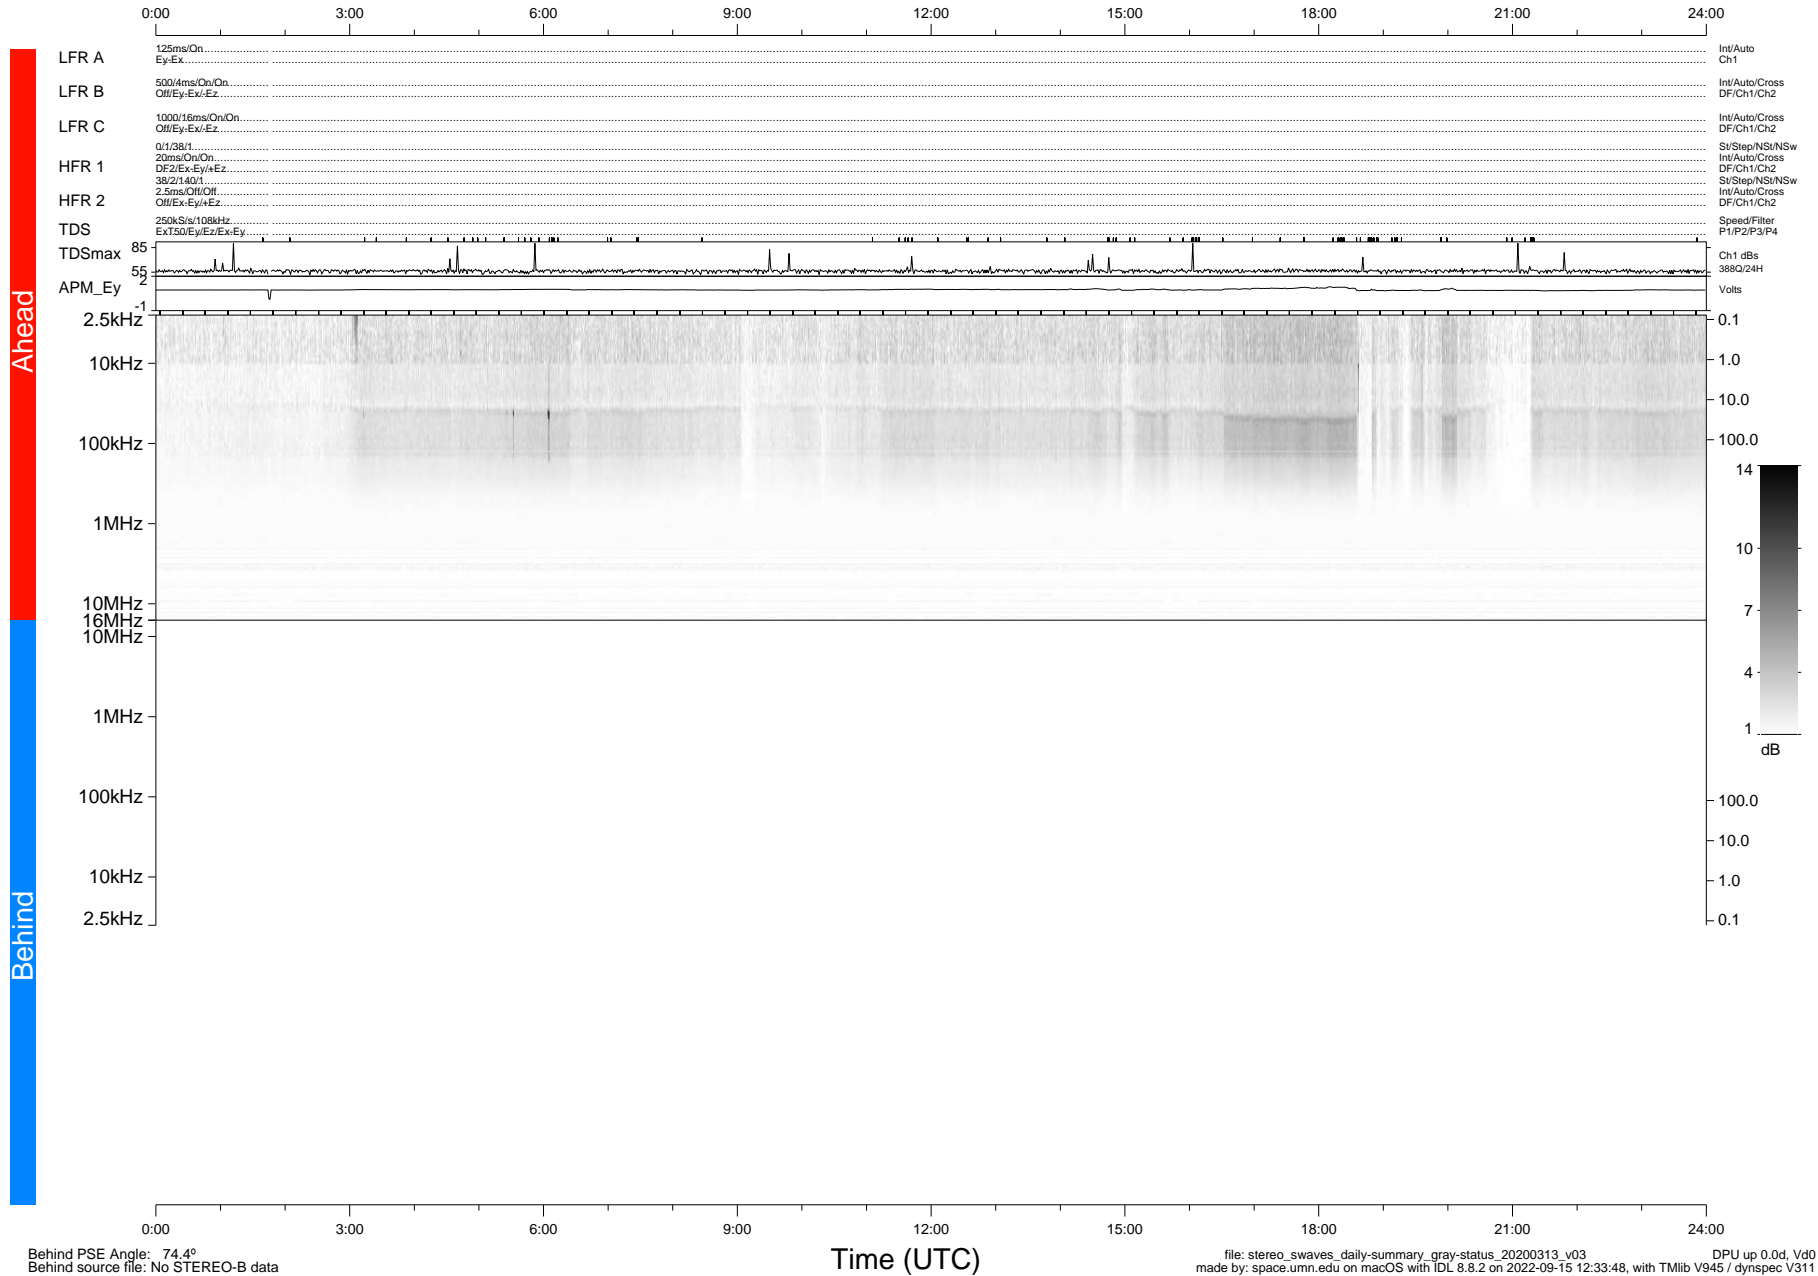

STEREO/WAVES Daily Summary - 13-Mar-2020 (DOY 073)

Ahead source file: swaves_ahead_2020_073_1_05.fin (Recovery: 99.9% HK, 112% Pkts)
 Ahead PSE Angle: -76.6°

DPU up 1710.9d, V412d32

Behind PSE Angle: 74.4°
 Behind source file: No STEREO-B data

Time (UTC)

file: stereo_swaves_daily-summary_gray-status_20200313_v03
 made by: space.umn.edu on macOS with IDL 8.8.2 on 2022-09-15 12:33:48, with TLib V945 / dynspec V311

DPU up 0.0d, Vd0