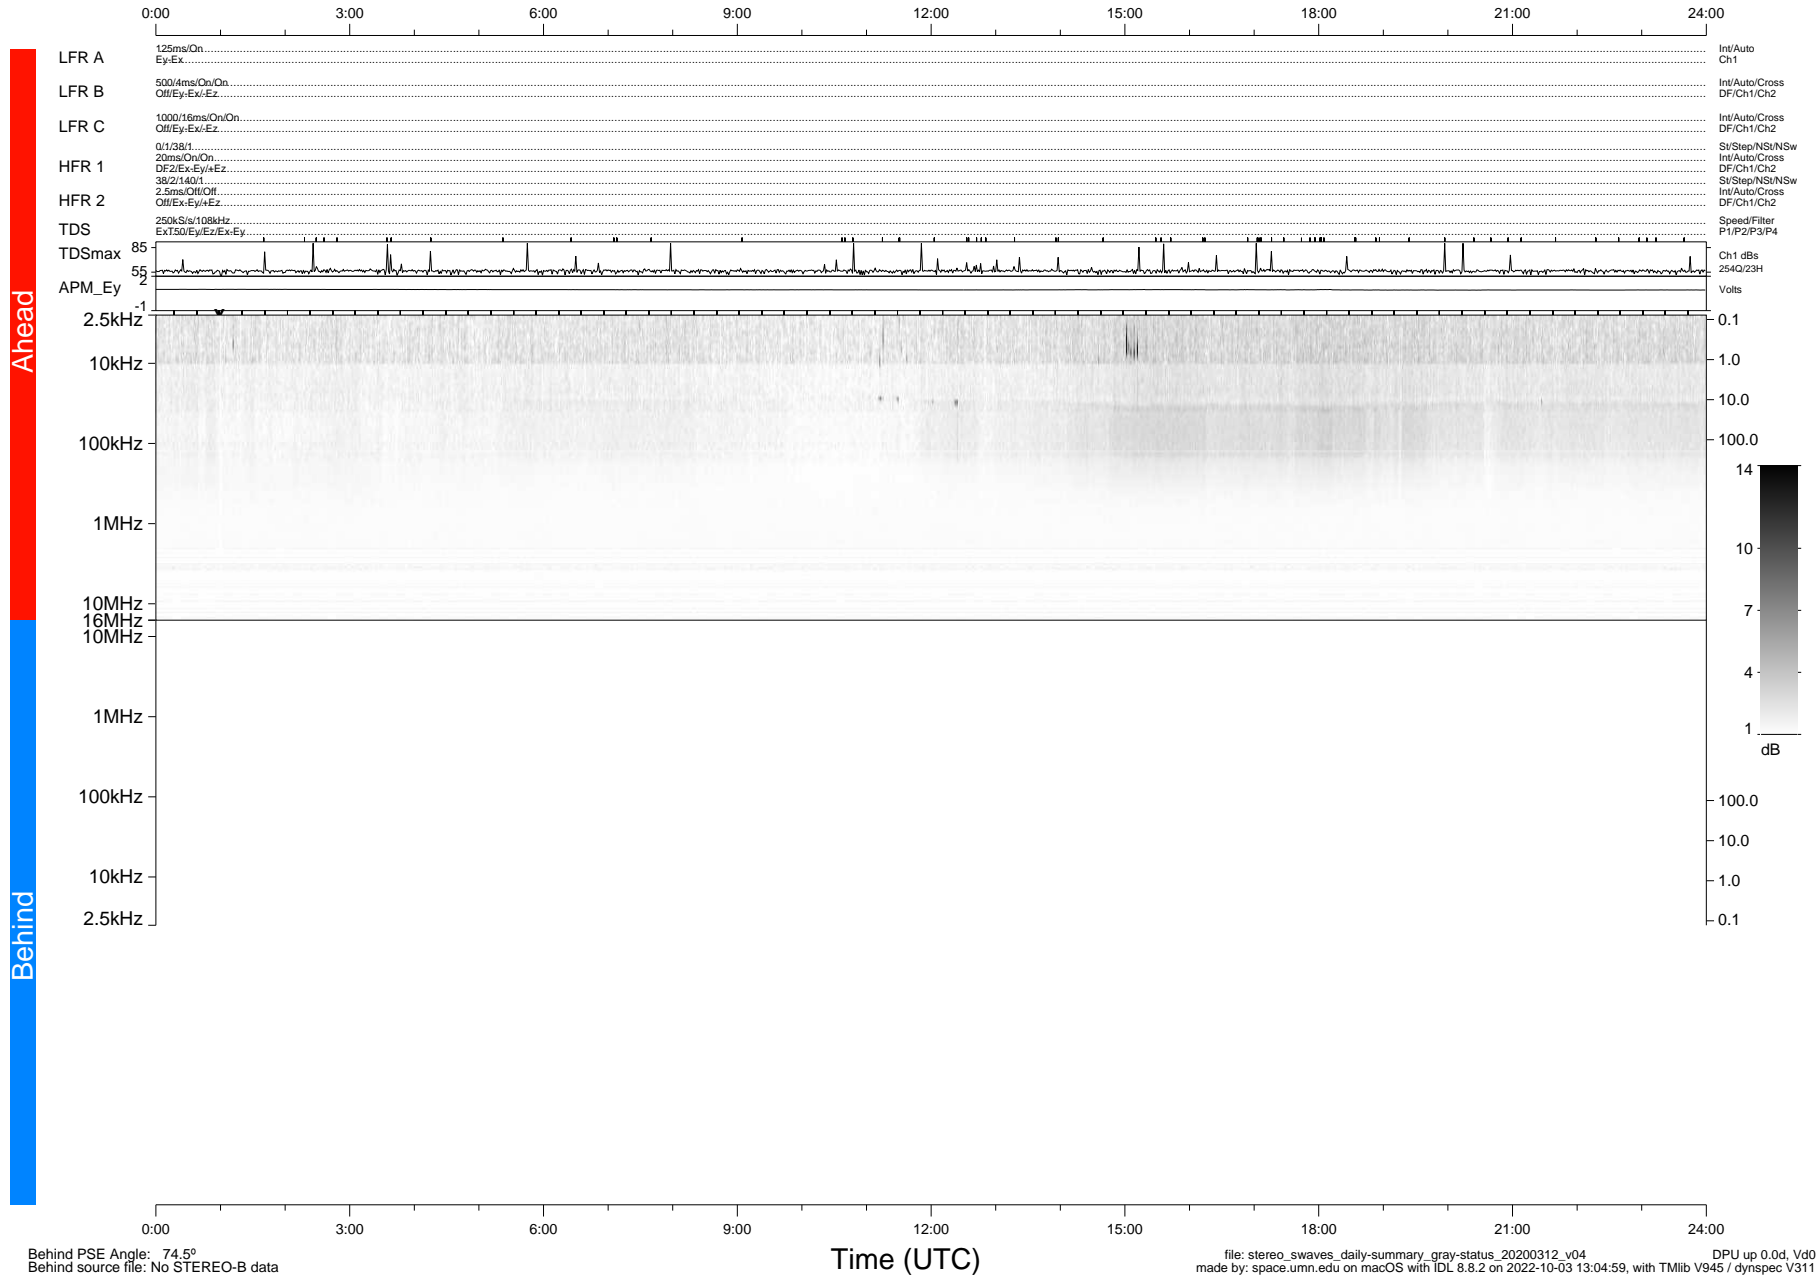

STEREO/WAVES Daily Summary - 12-Mar-2020 (DOY 072)

Ahead source file: swaves_ahead_2020_072_1_05.fin (Recovery: 100.0% HK, 92% Pkts)
 Ahead PSE Angle: -76.6°

DPU up 1709.9d, V412d32

Behind PSE Angle: 74.5°
 Behind source file: No STEREO-B data

file: stereo_swaves_daily-summary_gray-status_20200312_v04
 made by: space.umn.edu on macOS with IDL 8.8.2 on 2022-10-03 13:04:59, with Tlib V945 / dynspec V311
 DPU up 0.0d, Vd0