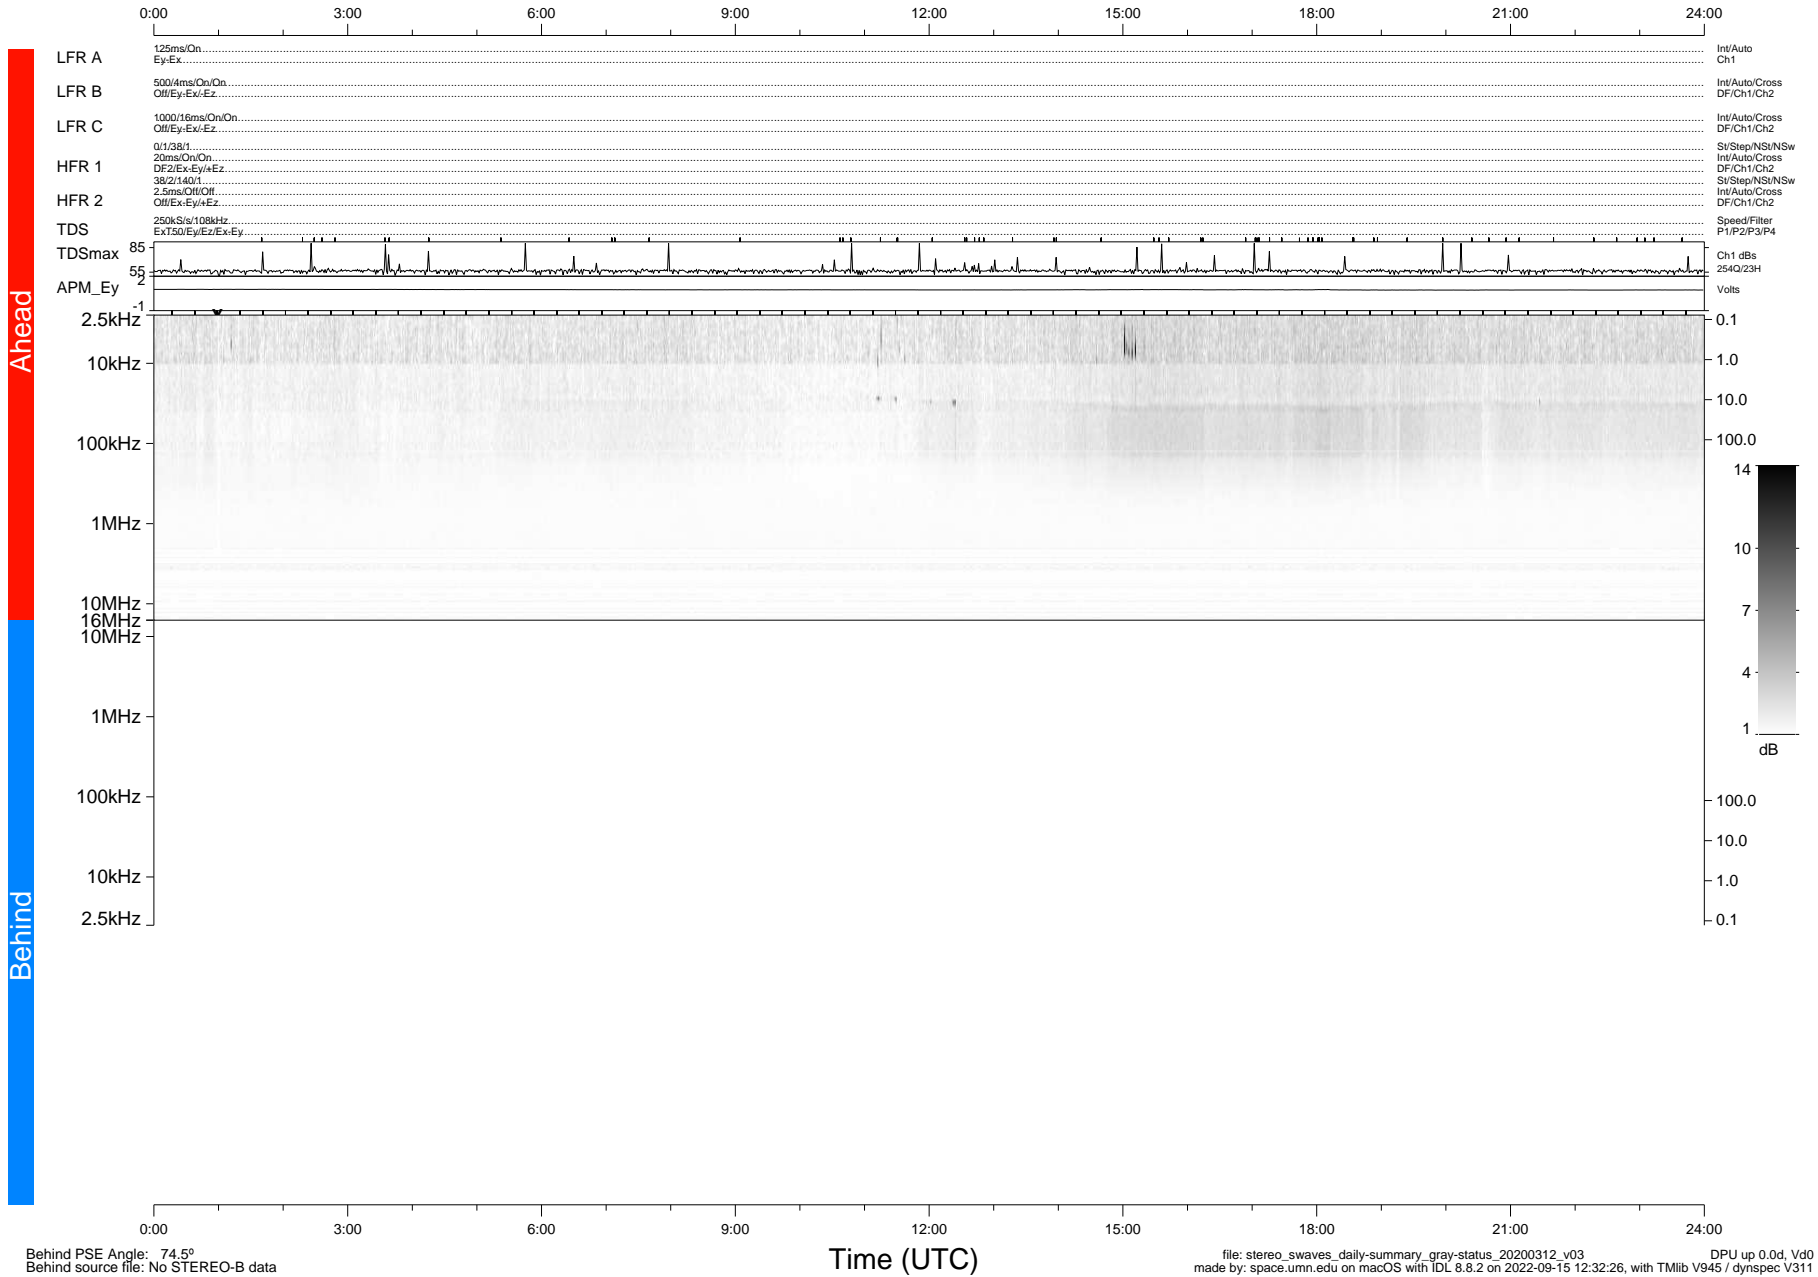

STEREO/WAVES Daily Summary - 12-Mar-2020 (DOY 072)

Ahead source file: swaves_ahead_2020_072_1_05.fin (Recovery: 100.0% HK, 92% Pkts)
 Ahead PSE Angle: -76.6°

DPU up 1709.9d, V412d32

Behind PSE Angle: 74.5°
 Behind source file: No STEREO-B data

Time (UTC)

file: stereo_swaves_daily-summary_gray-status_20200312_v03 DPU up 0.0d, Vd0
 made by: space.umn.edu on macOS with IDL 8.8.2 on 2022-09-15 12:32:26, with TLib V945 / dynspec V311