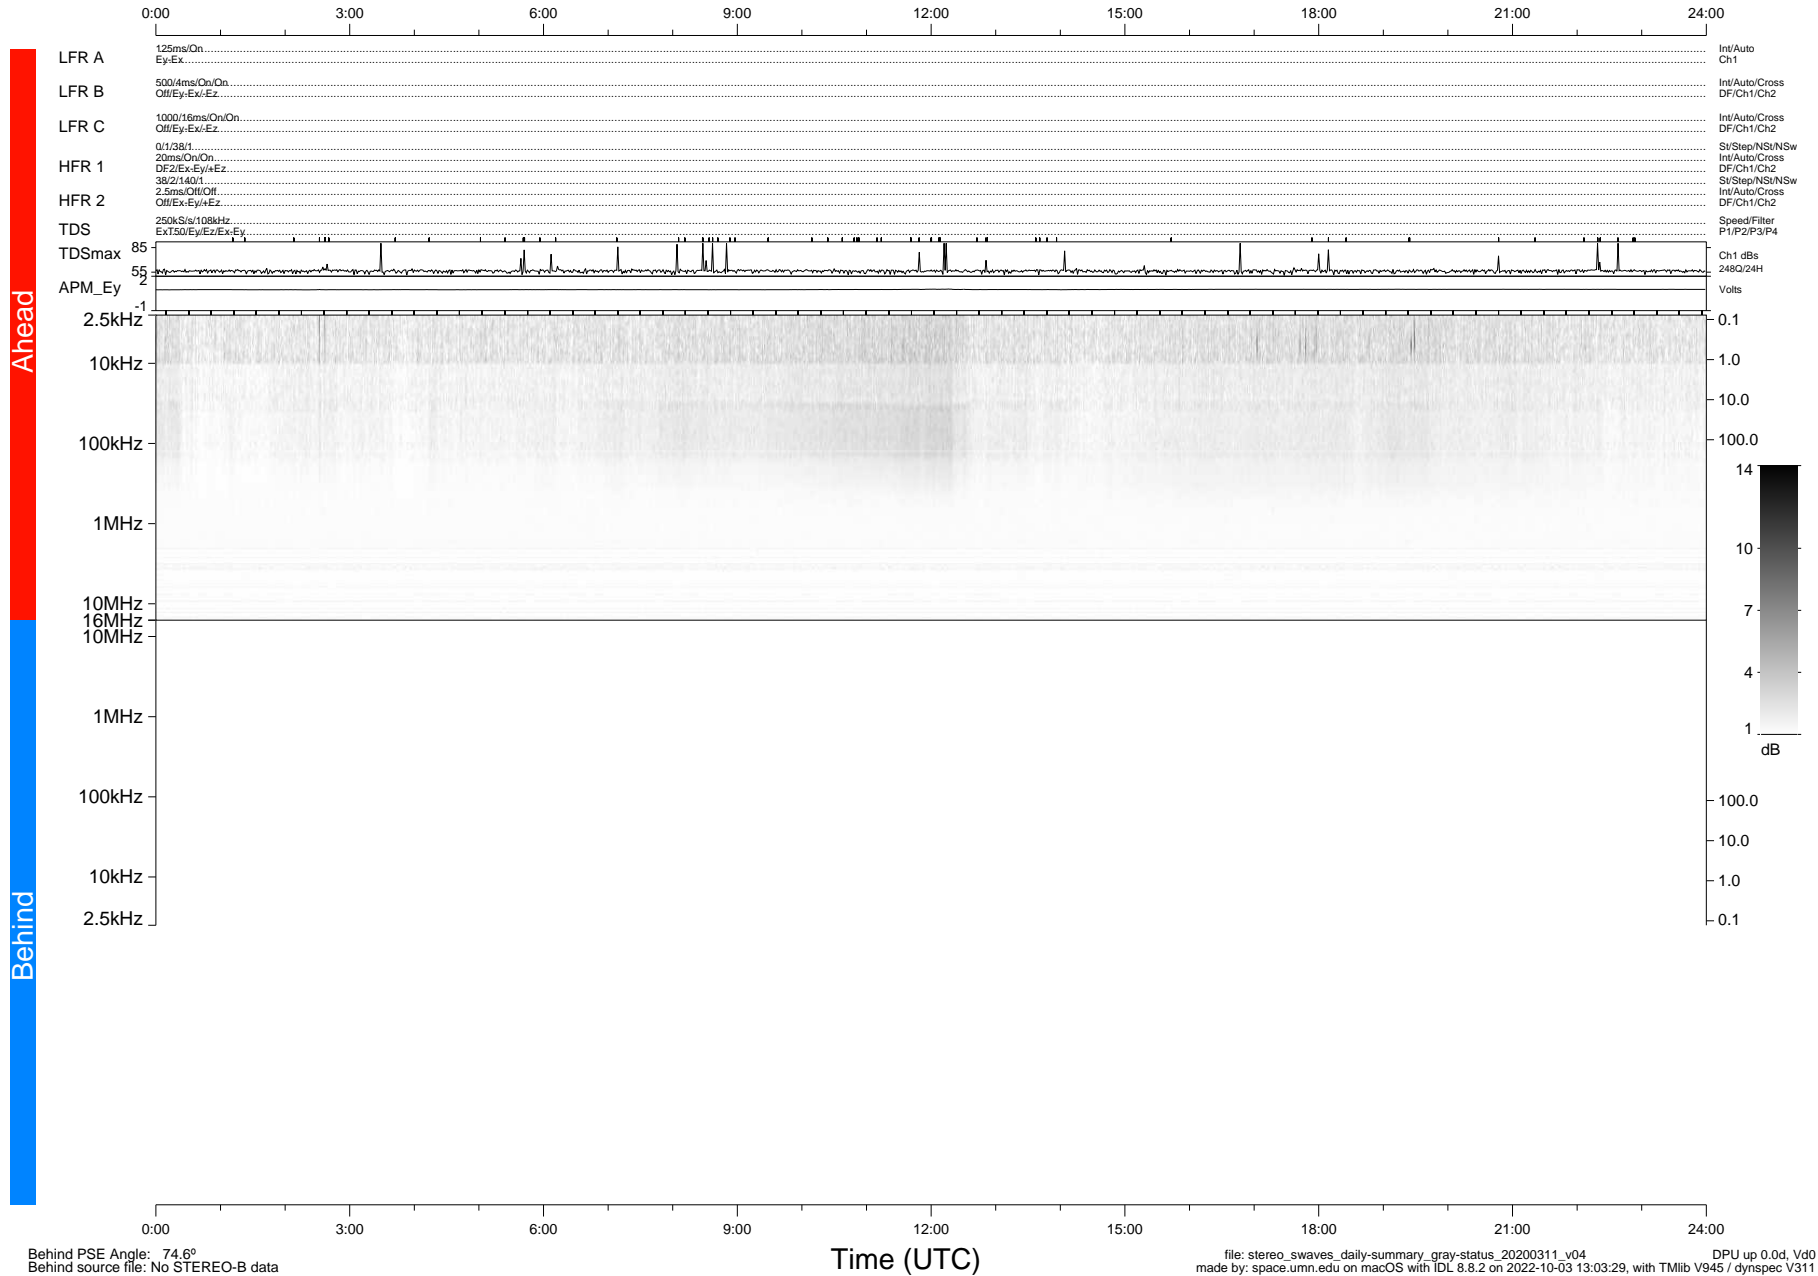

STEREO/WAVES Daily Summary - 11-Mar-2020 (DOY 071)

Ahead source file: swaves_ahead_2020_071_1_05.fin (Recovery: 100.0% HK, 91% Pkts)
 Ahead PSE Angle: -76.7°

DPU up 1708.9d, V412d32

Behind PSE Angle: 74.6°
 Behind source file: No STEREO-B data

file: stereo_swaves_daily-summary_gray-status_20200311_v04
 made by: space.umn.edu on macOS with IDL 8.8.2 on 2022-10-03 13:03:29, with Tlib V945 / dynspec V311
 DPU up 0.0d, Vd0