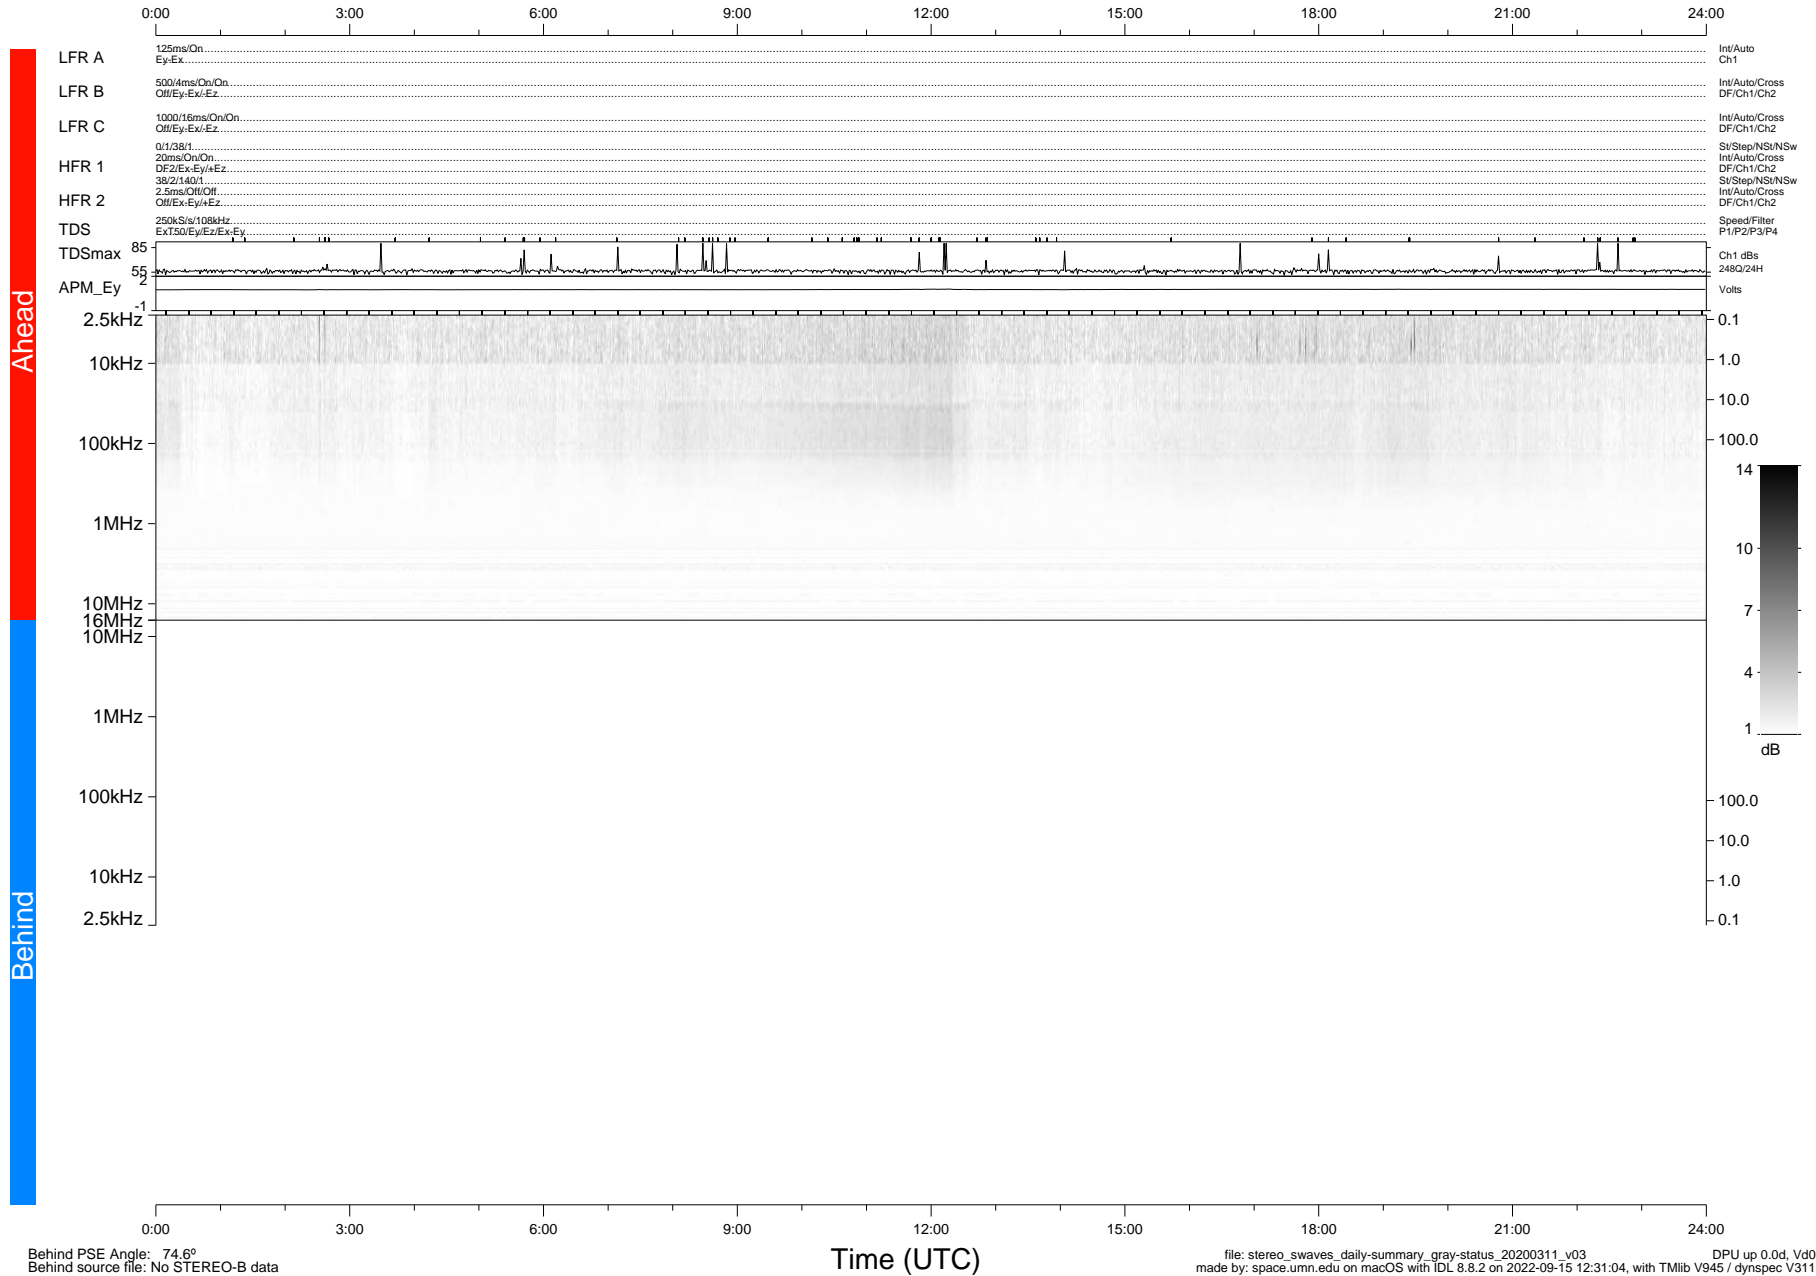

STEREO/WAVES Daily Summary - 11-Mar-2020 (DOY 071)

Ahead source file: swaves_ahead_2020_071_1_05.fin (Recovery: 100.0% HK, 91% Pkts)
 Ahead PSE Angle: -76.7°

DPU up 1708.9d, V412d32

Behind PSE Angle: 74.6°
 Behind source file: No STEREO-B data

file: stereo_swaves_daily-summary_gray-status_20200311_v03
 made by: space.umn.edu on macOS with IDL 8.8.2 on 2022-09-15 12:31:04, with Tlib V945 / dynspec V311
 DPU up 0.0d, Vd0