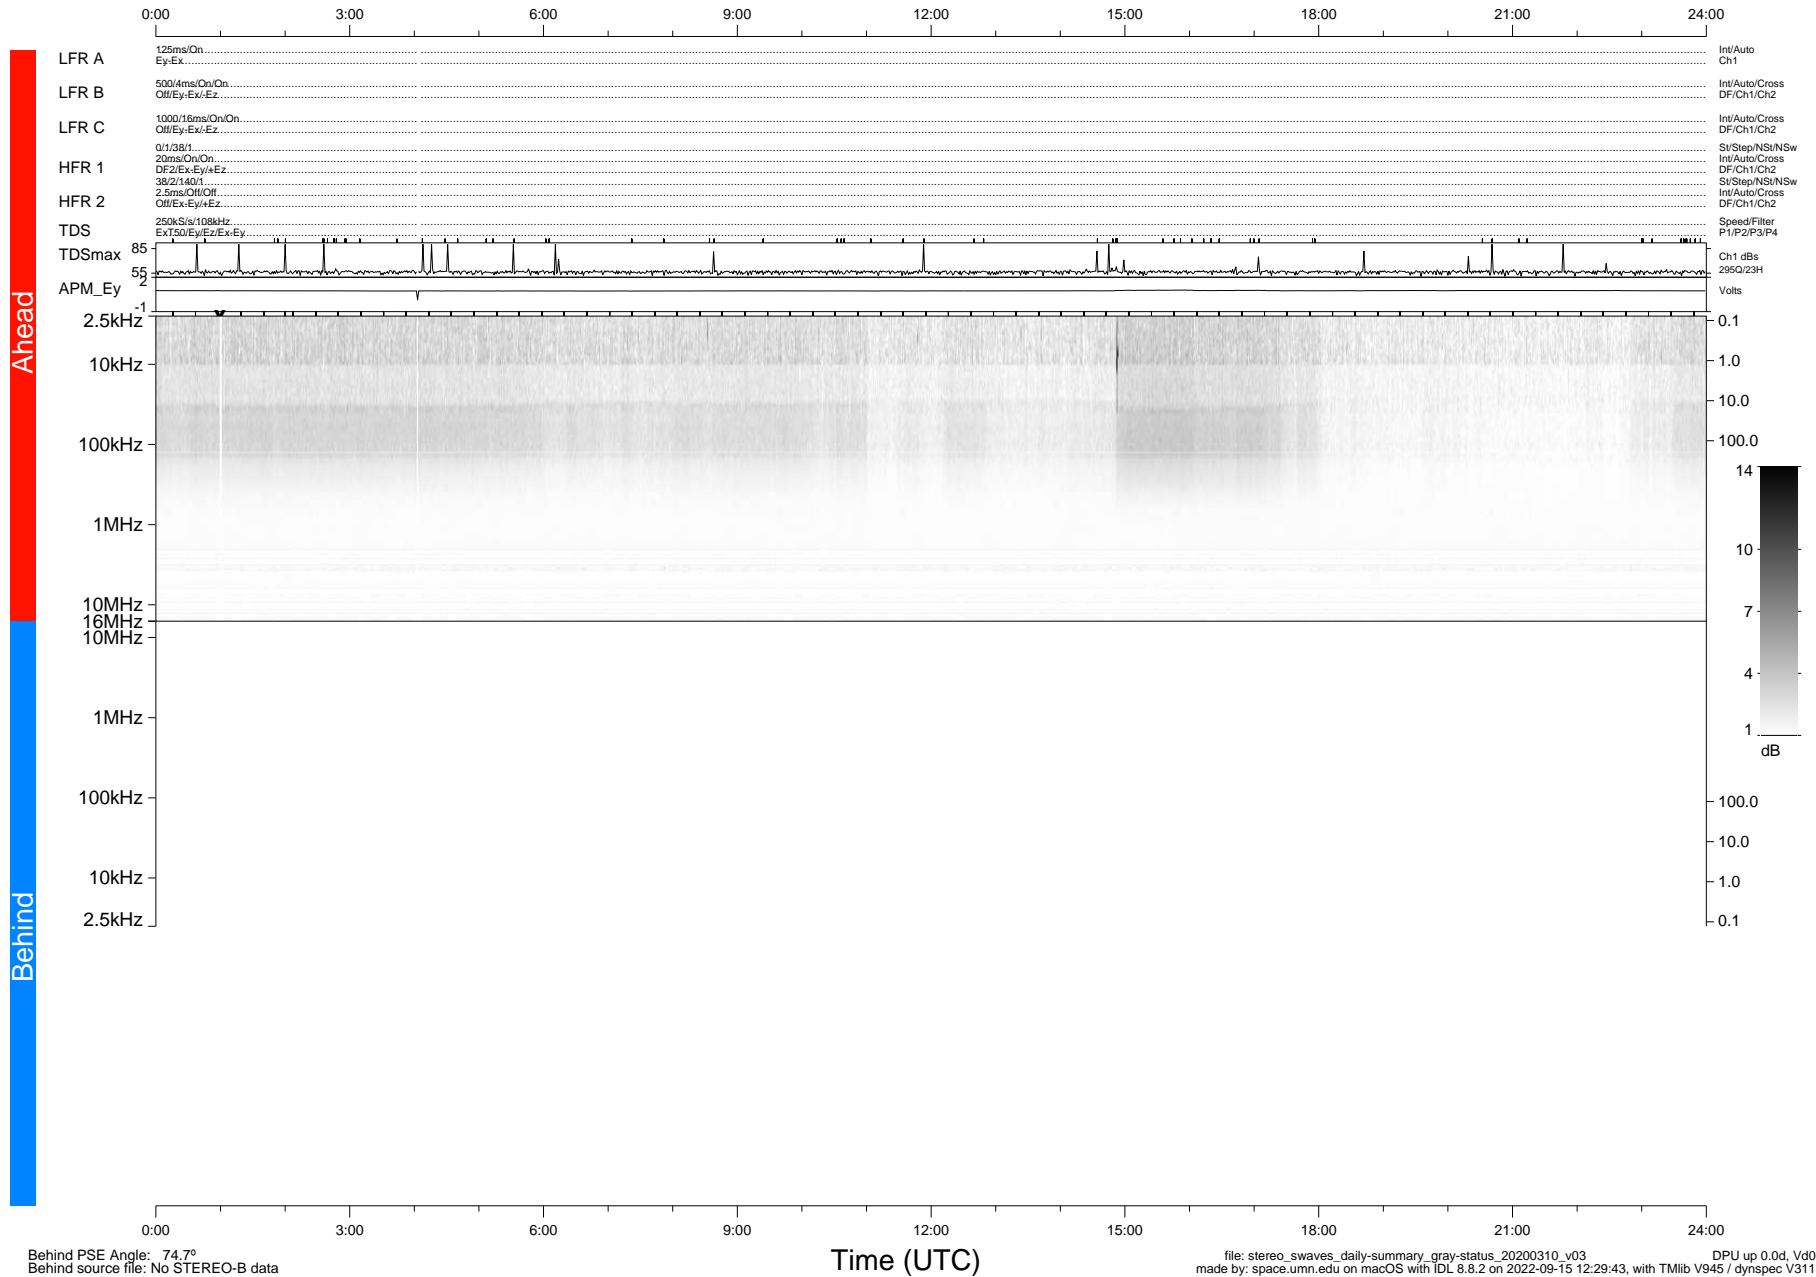

STEREO/WAVES Daily Summary - 10-Mar-2020 (DOY 070)

Ahead source file: swaves_ahead_2020_070_1_05.fin (Recovery: 99.9% HK, 98% Pkts)
 Ahead PSE Angle: -76.7°

DPU up 1707.9d, V412d32

Behind PSE Angle: 74.7°
 Behind source file: No STEREO-B data

Time (UTC)

file: stereo_swaves_daily-summary_gray-status_20200310_v03
 made by: space.umn.edu on macOS with IDL 8.8.2 on 2022-09-15 12:29:43, with Tlib V945 / dynspec V311
 DPU up 0.0d, Vd0