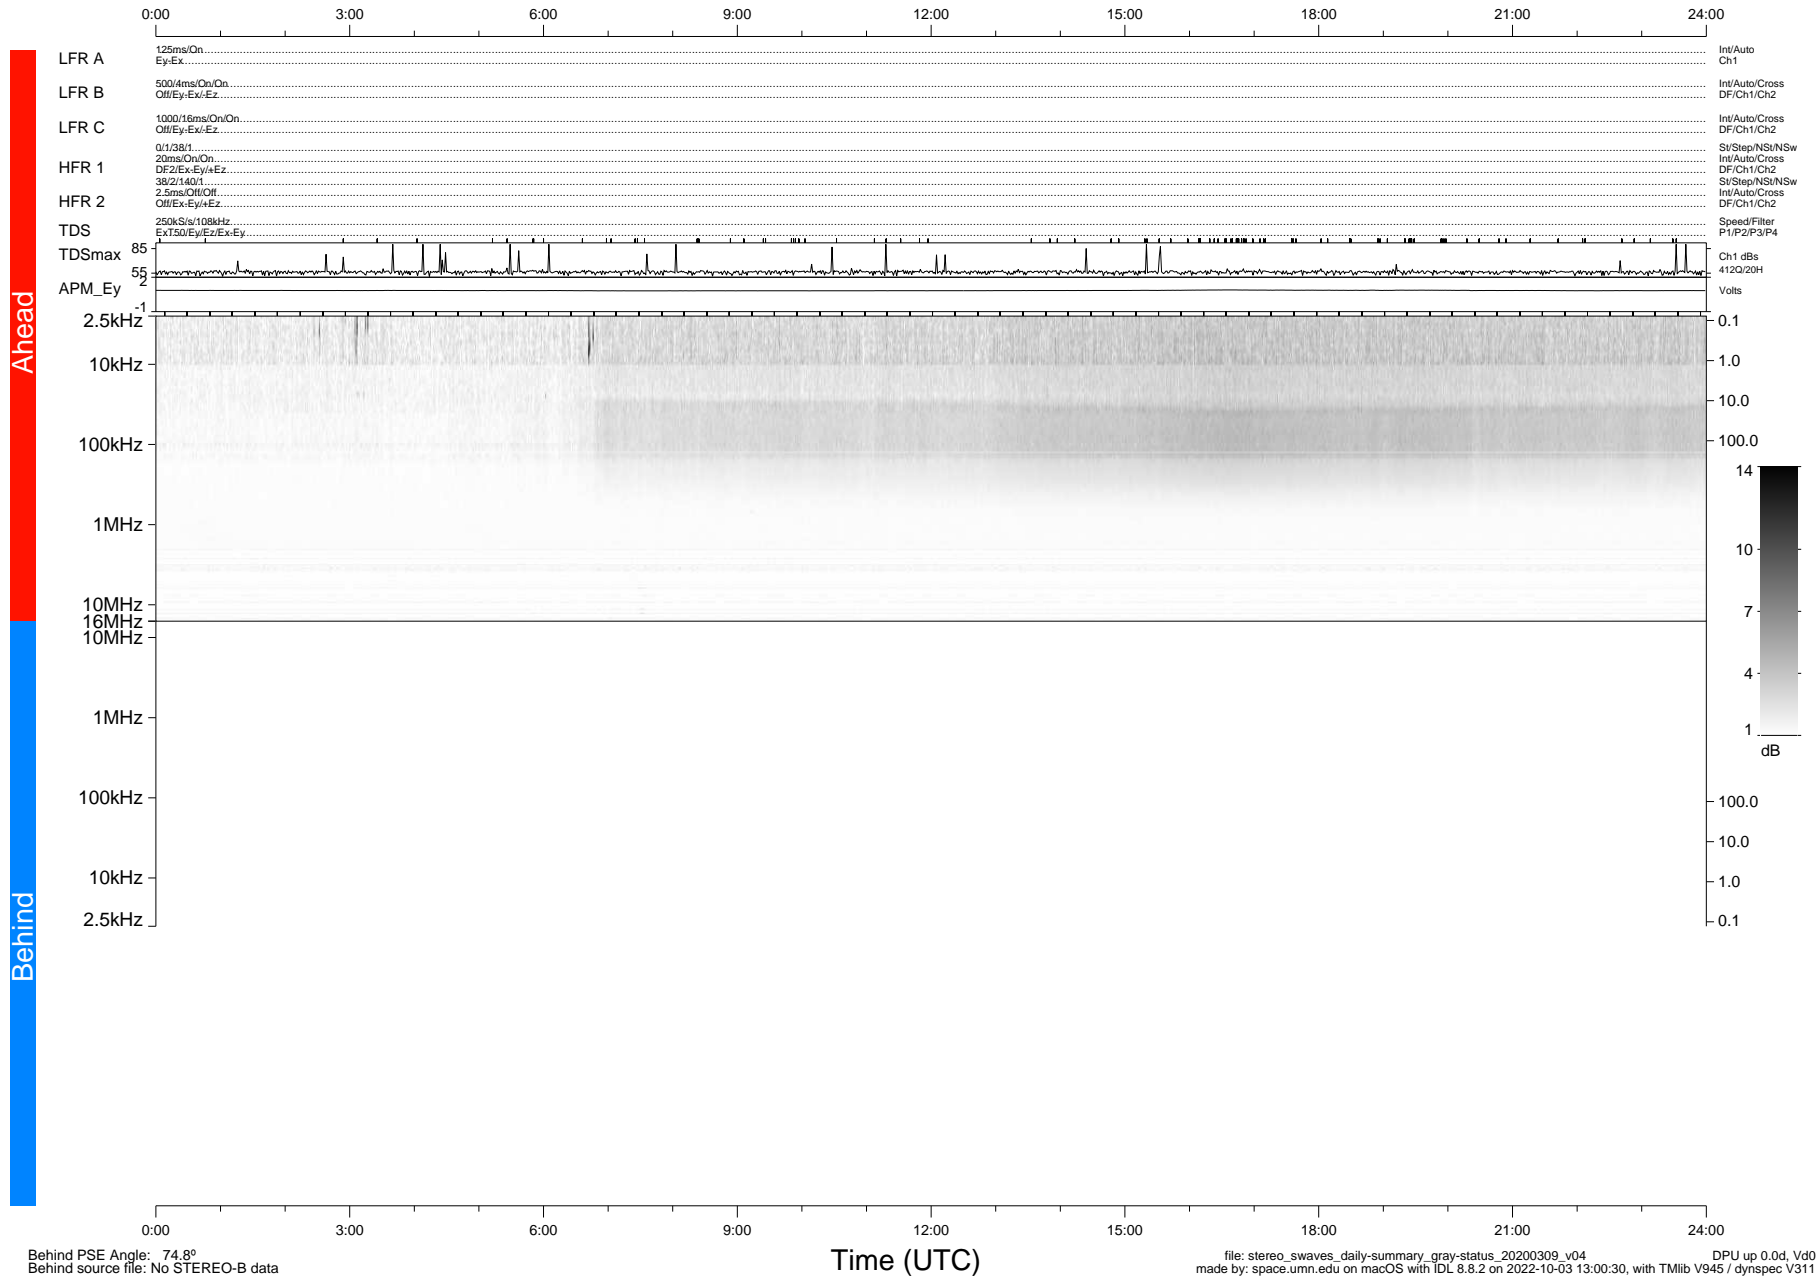

STEREO/WAVES Daily Summary - 09-Mar-2020 (DOY 069)

Ahead source file: swaves_ahead_2020_069_1_05.fin (Recovery: 100.0% HK, 115% Pkts)
 Ahead PSE Angle: -76.8°

DPU up 1706.9d, V412d32

Behind PSE Angle: 74.8°
 Behind source file: No STEREO-B data

file: stereo_swaves_daily-summary_gray-status_20200309_v04 DPU up 0.0d, Vd0
 made by: space.umn.edu on macOS with IDL 8.8.2 on 2022-10-03 13:00:30, with TLib V945 / dynspec V311