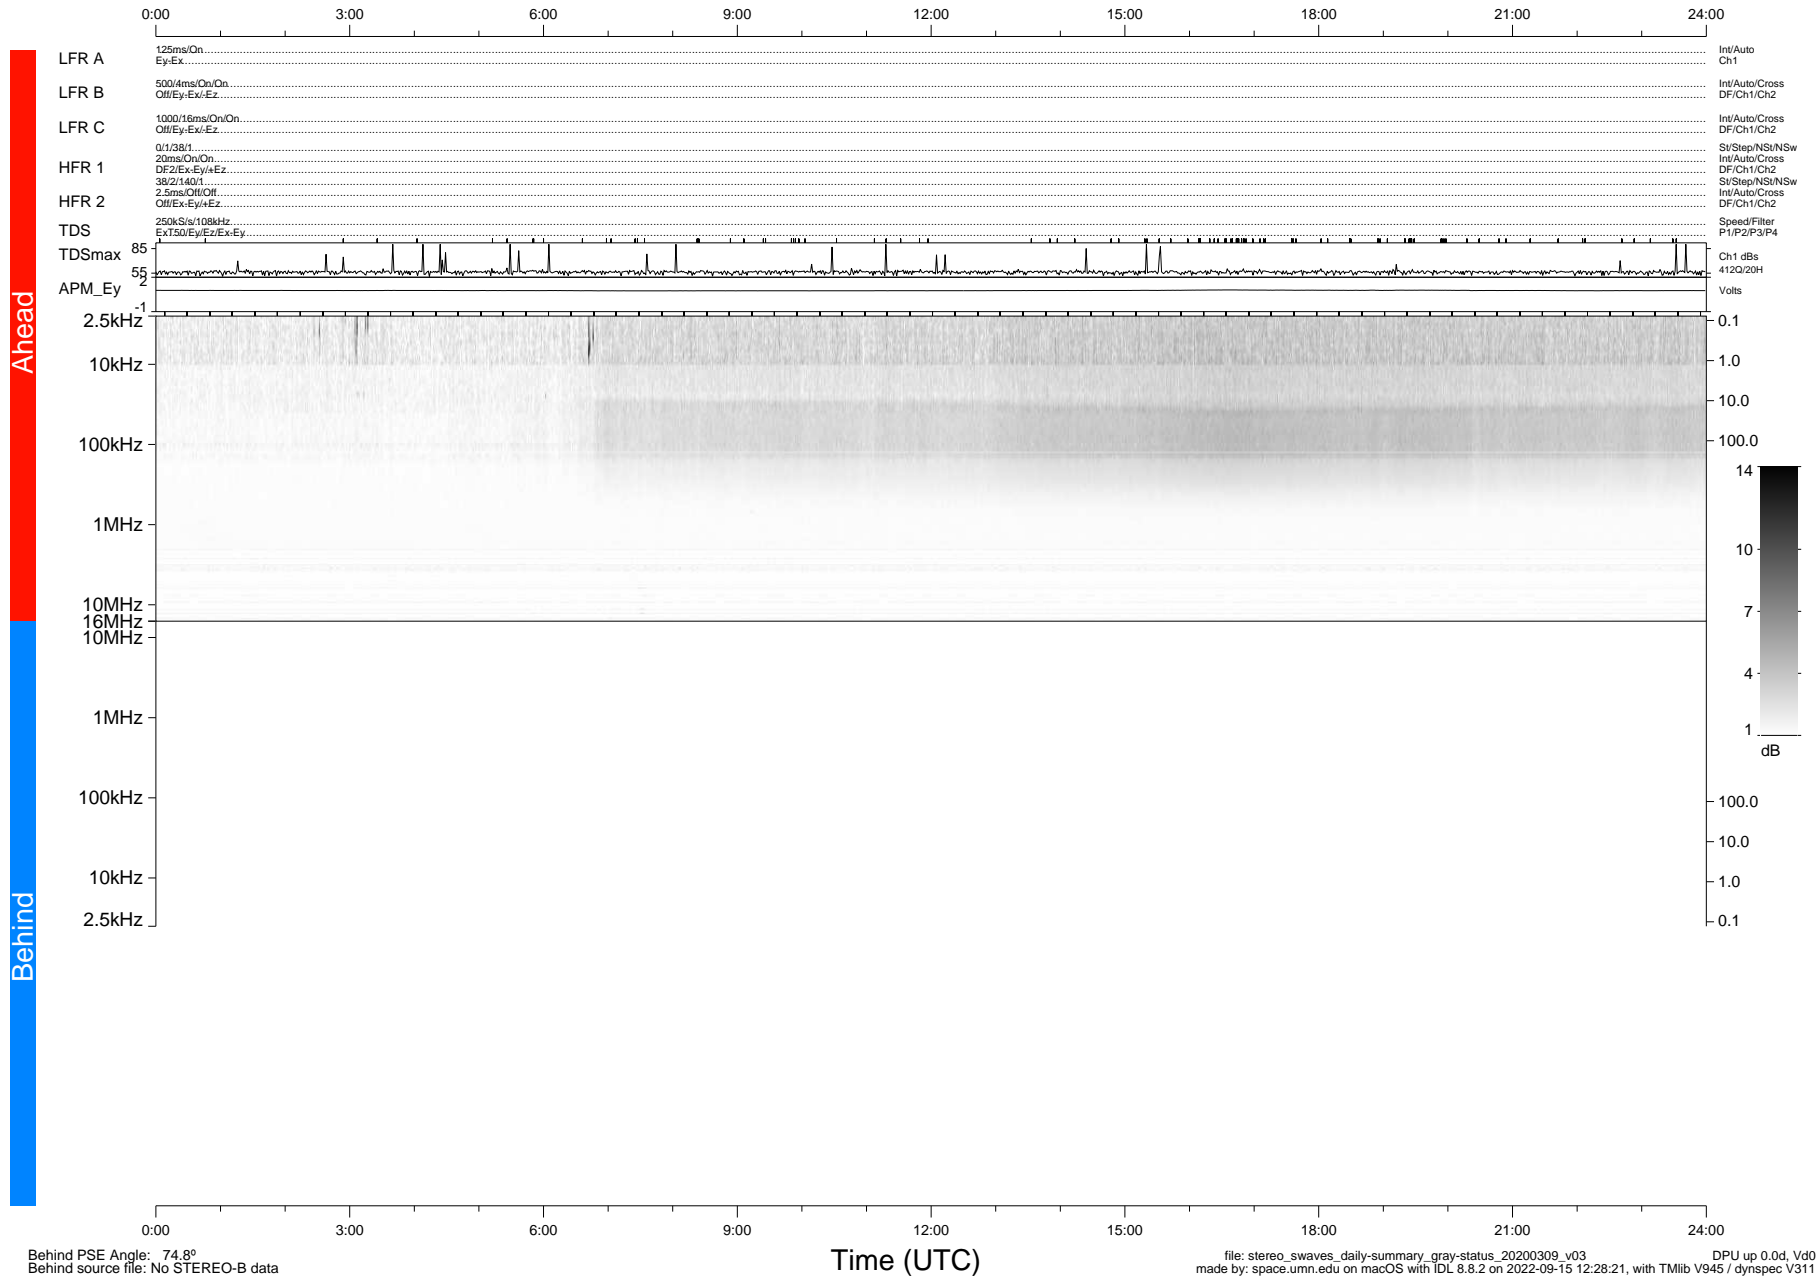

STEREO/WAVES Daily Summary - 09-Mar-2020 (DOY 069)

Ahead source file: swaves_ahead_2020_069_1_05.fin (Recovery: 100.0% HK, 115% Pkts)
 Ahead PSE Angle: -76.8°

DPU up 1706.9d, V412d32

Behind PSE Angle: 74.8°
 Behind source file: No STEREO-B data

file: stereo_swaves_daily-summary_gray-status_20200309_v03
 made by: space.umn.edu on macOS with IDL 8.8.2 on 2022-09-15 12:28:21, with TLib V945 / dynspec V311
 DPU up 0.0d, Vd0