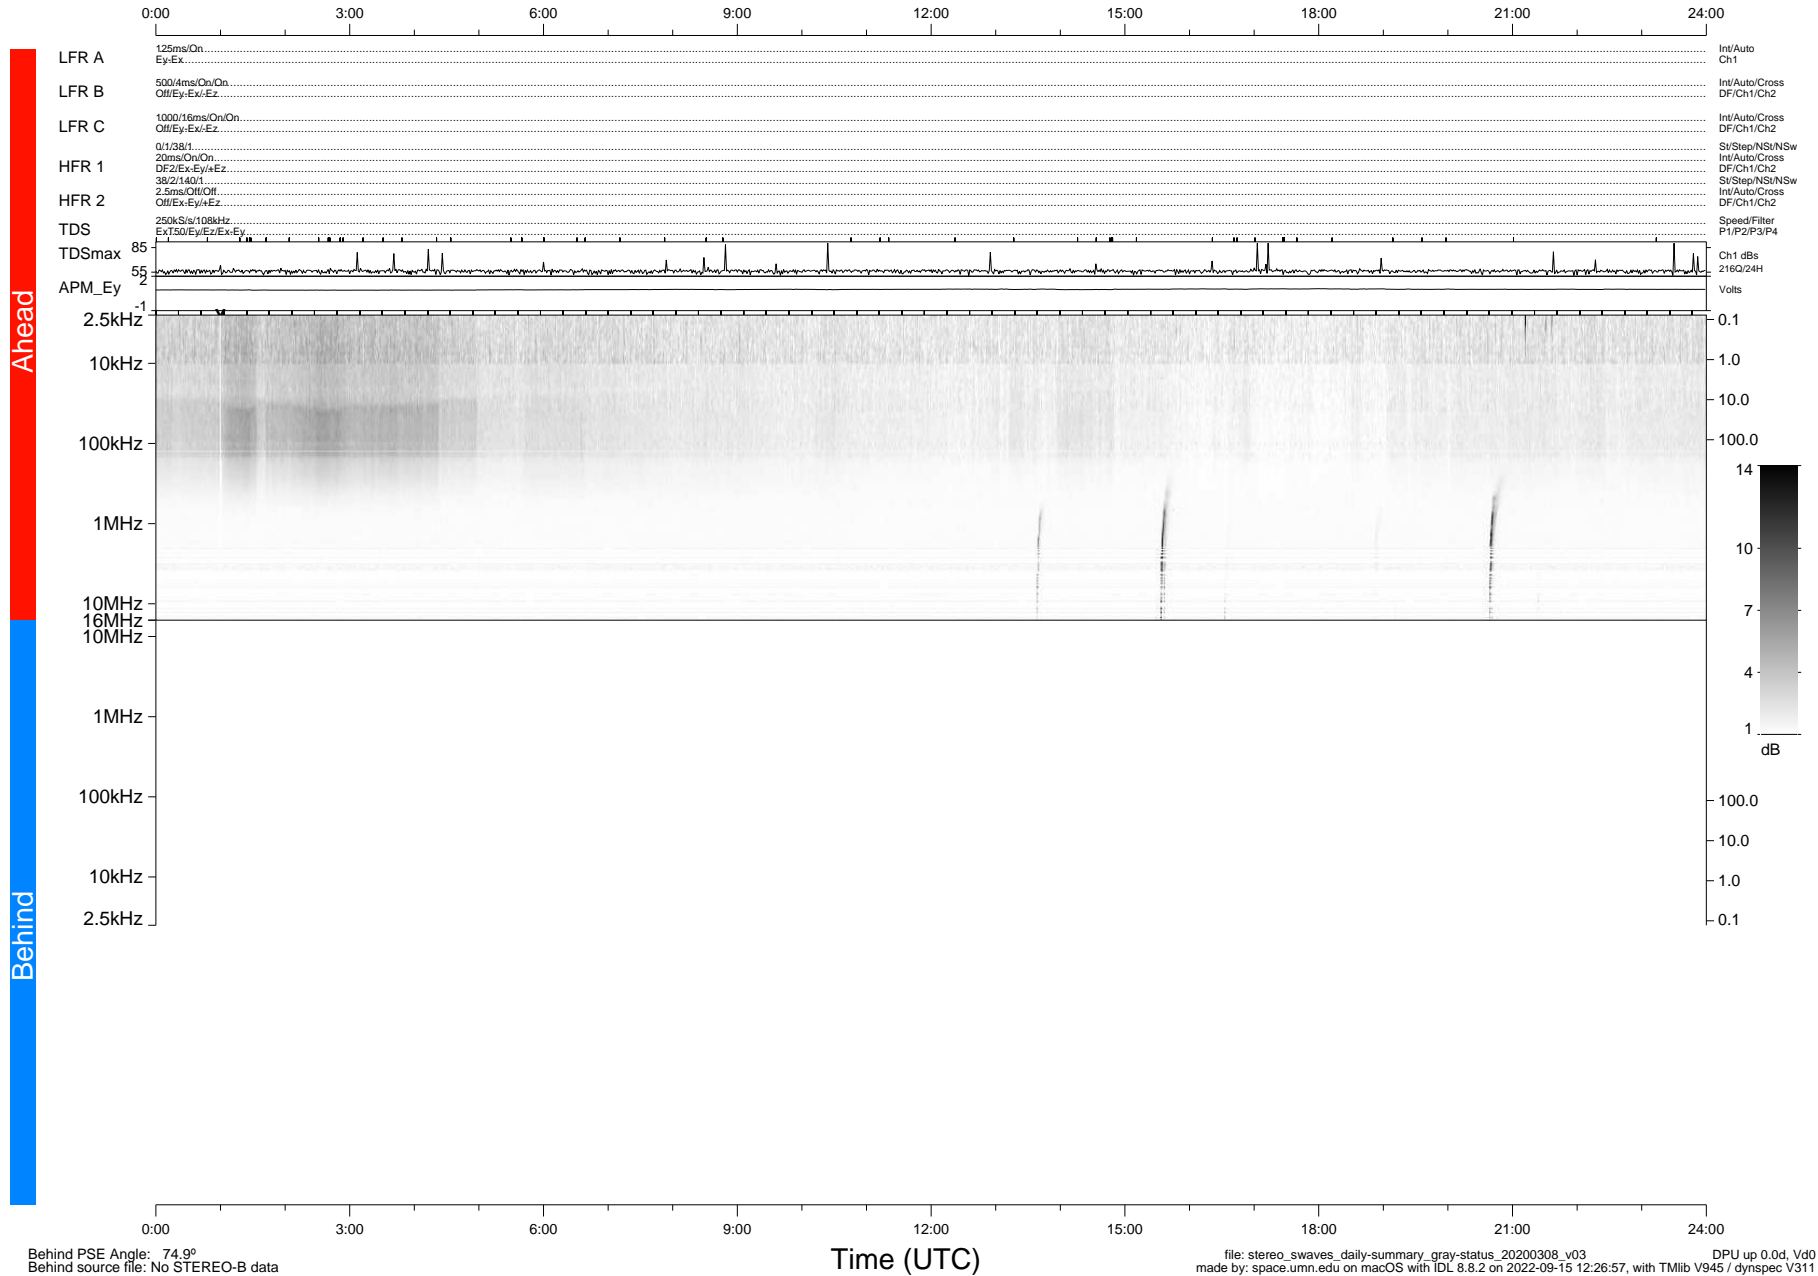

STEREO/WAVES Daily Summary - 08-Mar-2020 (DOY 068)

Ahead source file: swaves_ahead_2020_068_1_05.fin (Recovery: 100.1% HK, 86% Pkts)
 Ahead PSE Angle: -76.8°

DPU up 1705.9d, V412d32

Behind PSE Angle: 74.9°
 Behind source file: No STEREO-B data

file: stereo_swaves_daily-summary_gray-status_20200308_v03
 made by: space.umn.edu on macOS with IDL 8.8.2 on 2022-09-15 12:26:57, with Tlib V945 / dynspec V311
 DPU up 0.0d, V40