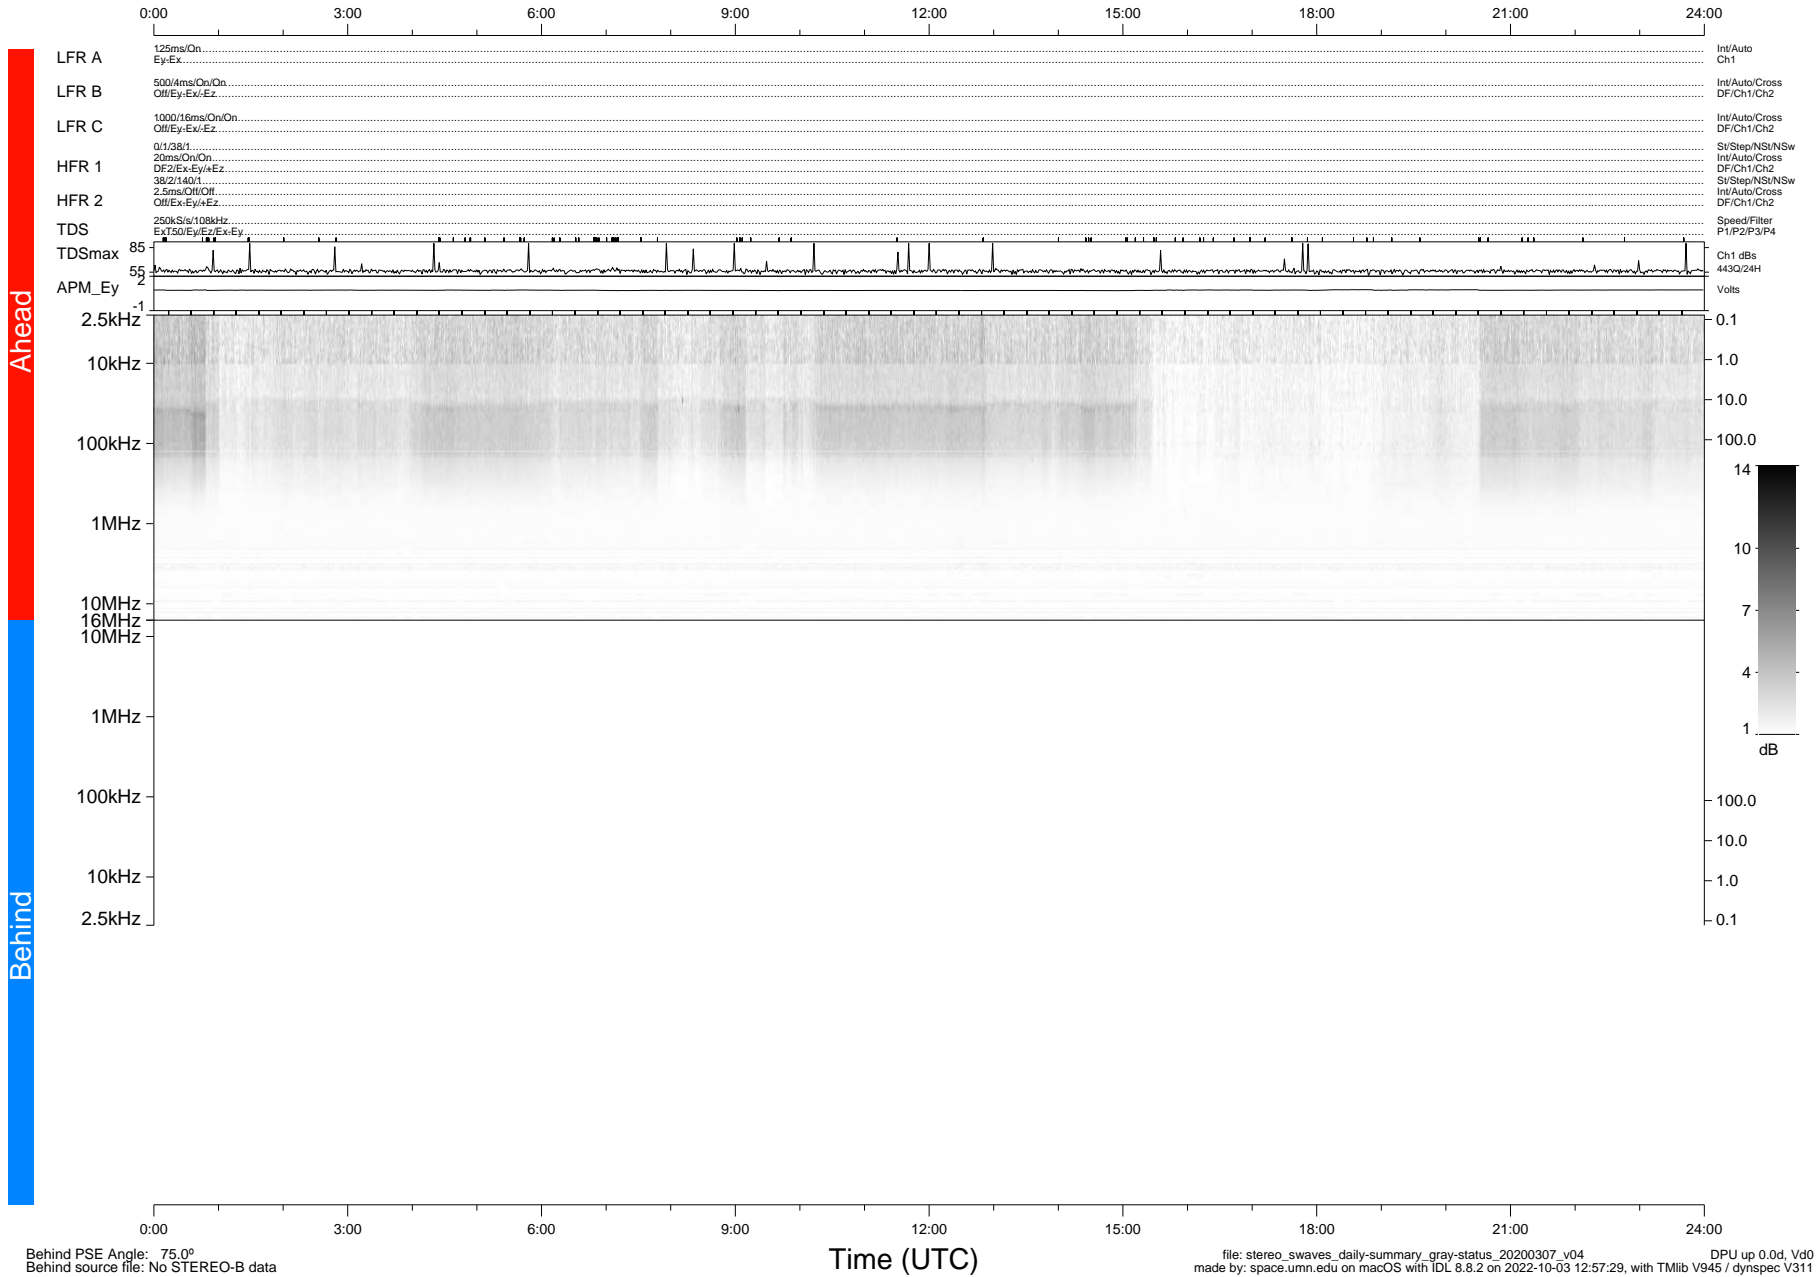

STEREO/WAVES Daily Summary - 07-Mar-2020 (DOY 067)

Ahead source file: swaves_ahead_2020_067_1_05.fin (Recovery: 100.0% HK, 120% Pkts)
 Ahead PSE Angle: -76.8°

DPU up 1704.9d, V412d32

Behind PSE Angle: 75.0°
 Behind source file: No STEREO-B data

Time (UTC)

file: stereo_swaves_daily-summary_gray-status_20200307_v04
 made by: space.umn.edu on macOS with IDL 8.8.2 on 2022-10-03 12:57:29, with TLib V945 / dynspec V311
 DPU up 0.0d, Vd0