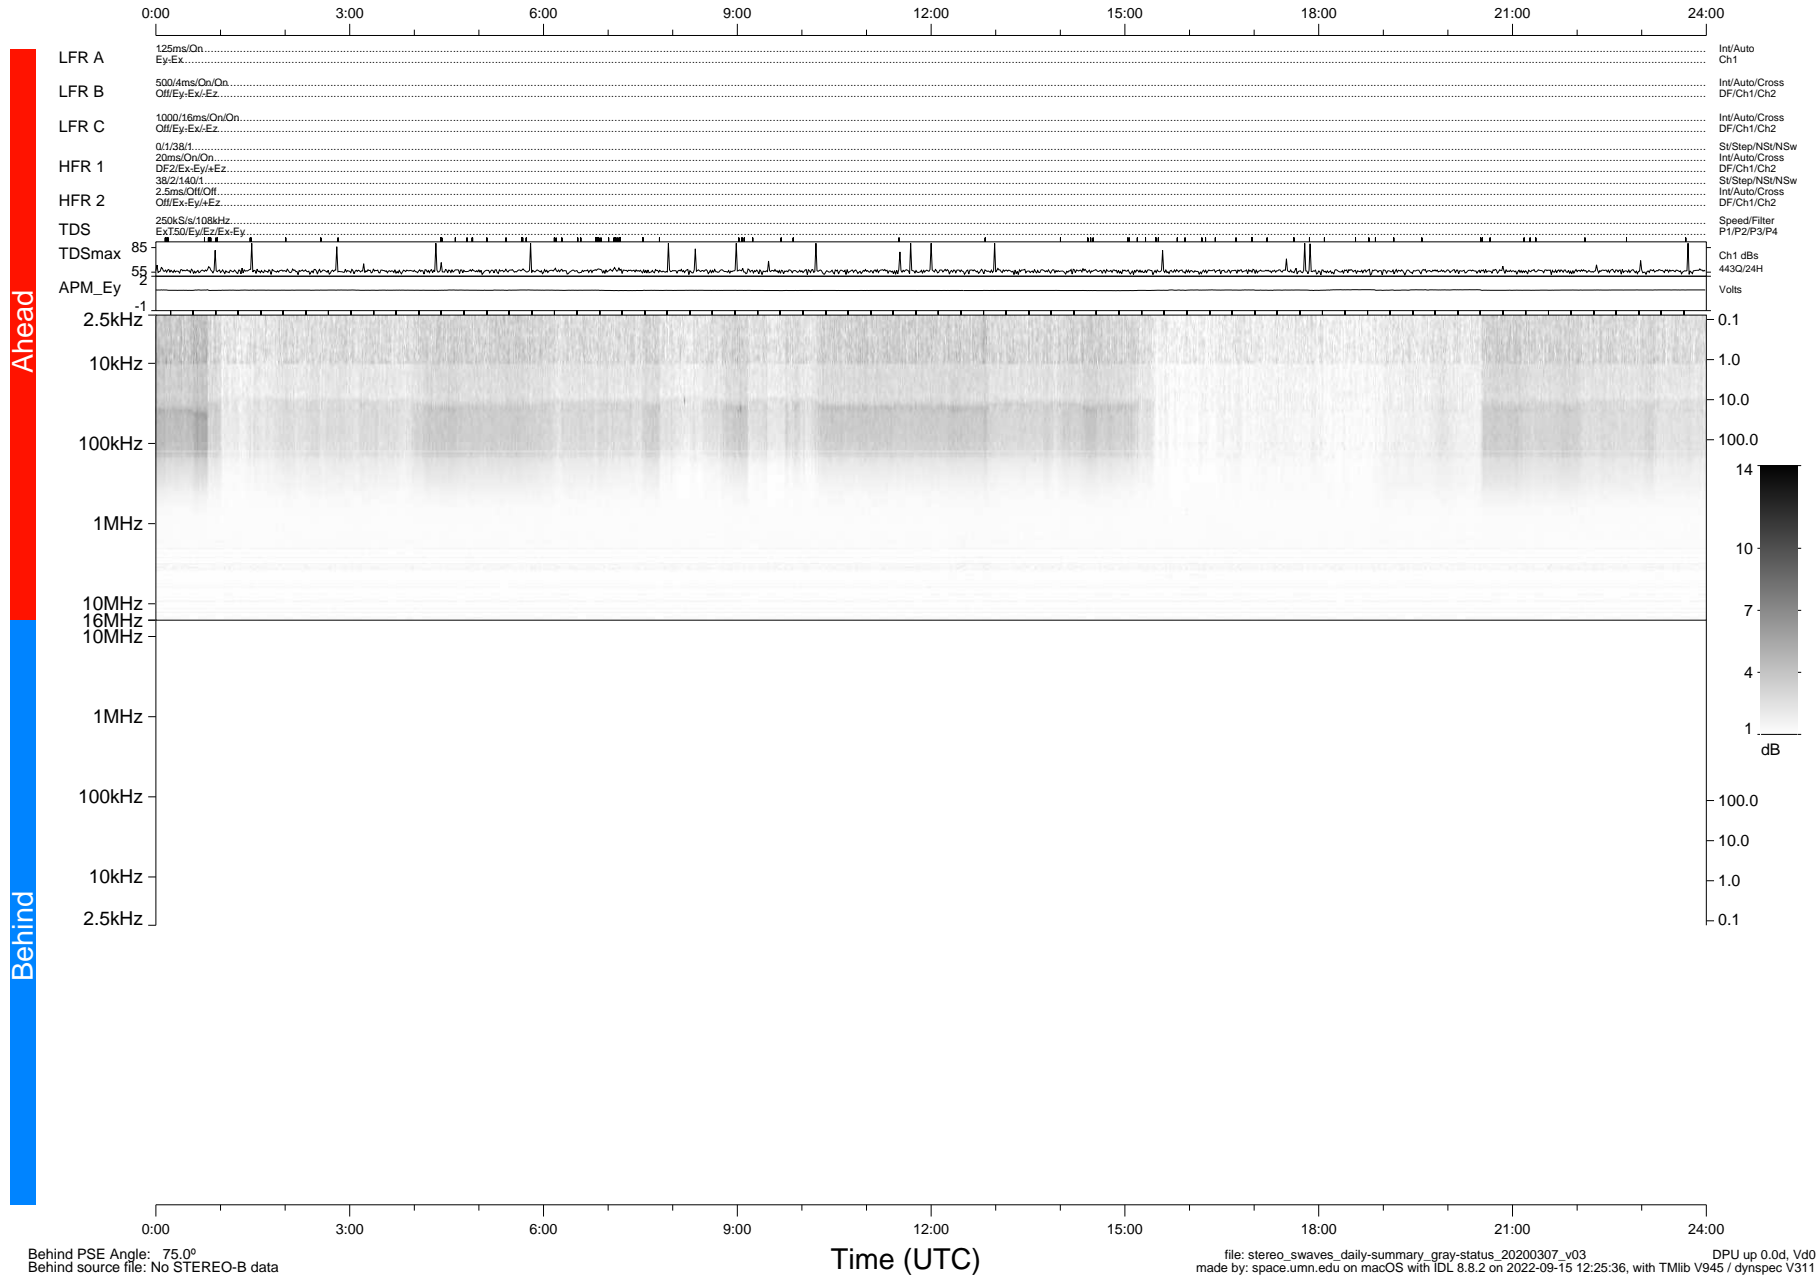

STEREO/WAVES Daily Summary - 07-Mar-2020 (DOY 067)

Ahead source file: swaves_ahead_2020_067_1_05.fin (Recovery: 100.0% HK, 120% Pkts)
 Ahead PSE Angle: -76.8°

DPU up 1704.9d, V412d32

Behind PSE Angle: 75.0°
 Behind source file: No STEREO-B data

file: stereo_swaves_daily-summary_gray-status_20200307_v03
 made by: space.umn.edu on macOS with IDL 8.8.2 on 2022-09-15 12:25:36, with TLib V945 / dynspec V311
 DPU up 0.0d, Vd0