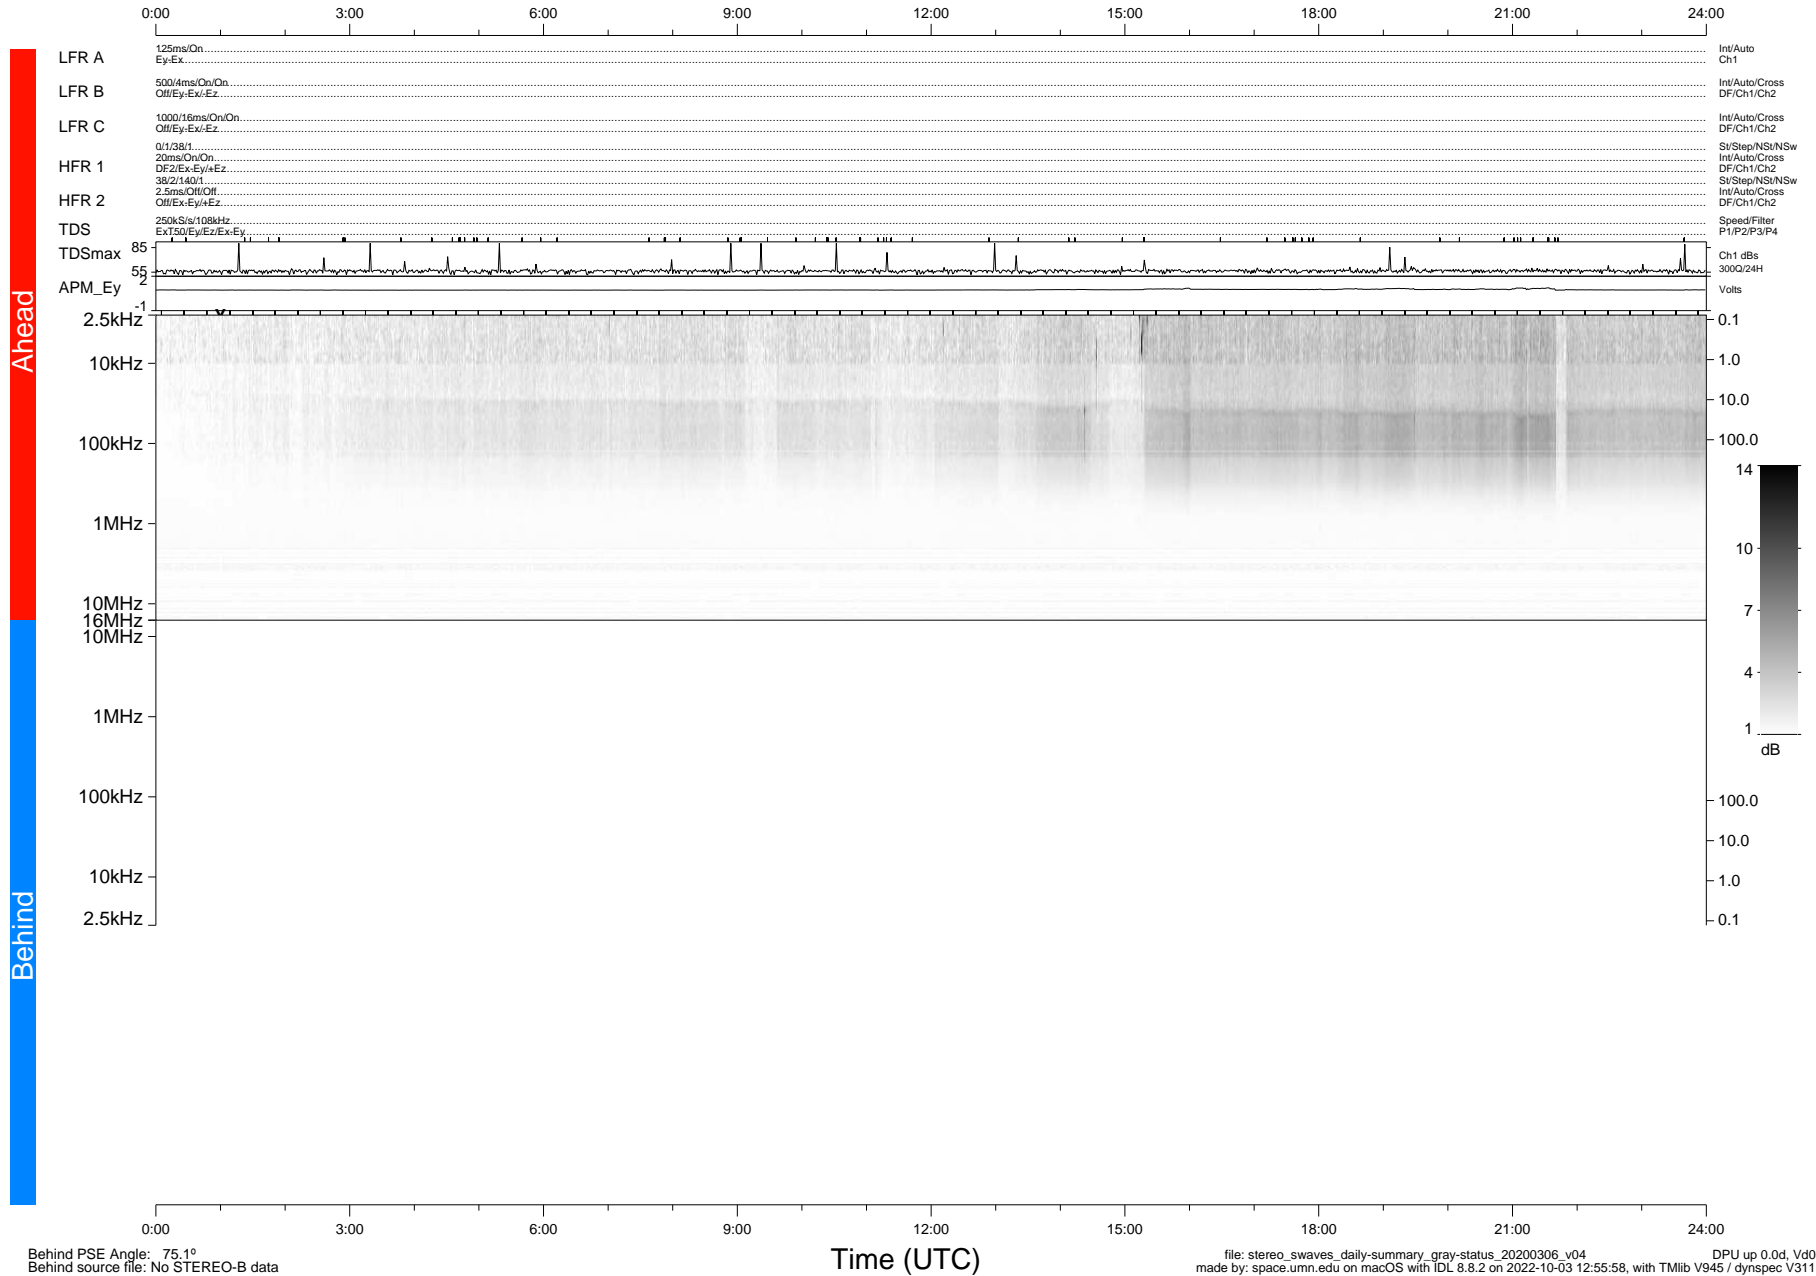

STEREO/WAVES Daily Summary - 06-Mar-2020 (DOY 066)

Ahead source file: swaves_ahead_2020_066_1_05.fin (Recovery: 100.0% HK, 99% Pkts)
 Ahead PSE Angle: -76.9°

DPU up 1703.9d, V412d32

Behind PSE Angle: 75.1°
 Behind source file: No STEREO-B data

file: stereo_swaves_daily-summary_gray-status_20200306_v04
 made by: space.umn.edu on macOS with IDL 8.8.2 on 2022-10-03 12:55:58, with TLib V945 / dynspec V311
 DPU up 0.0d, Vd0