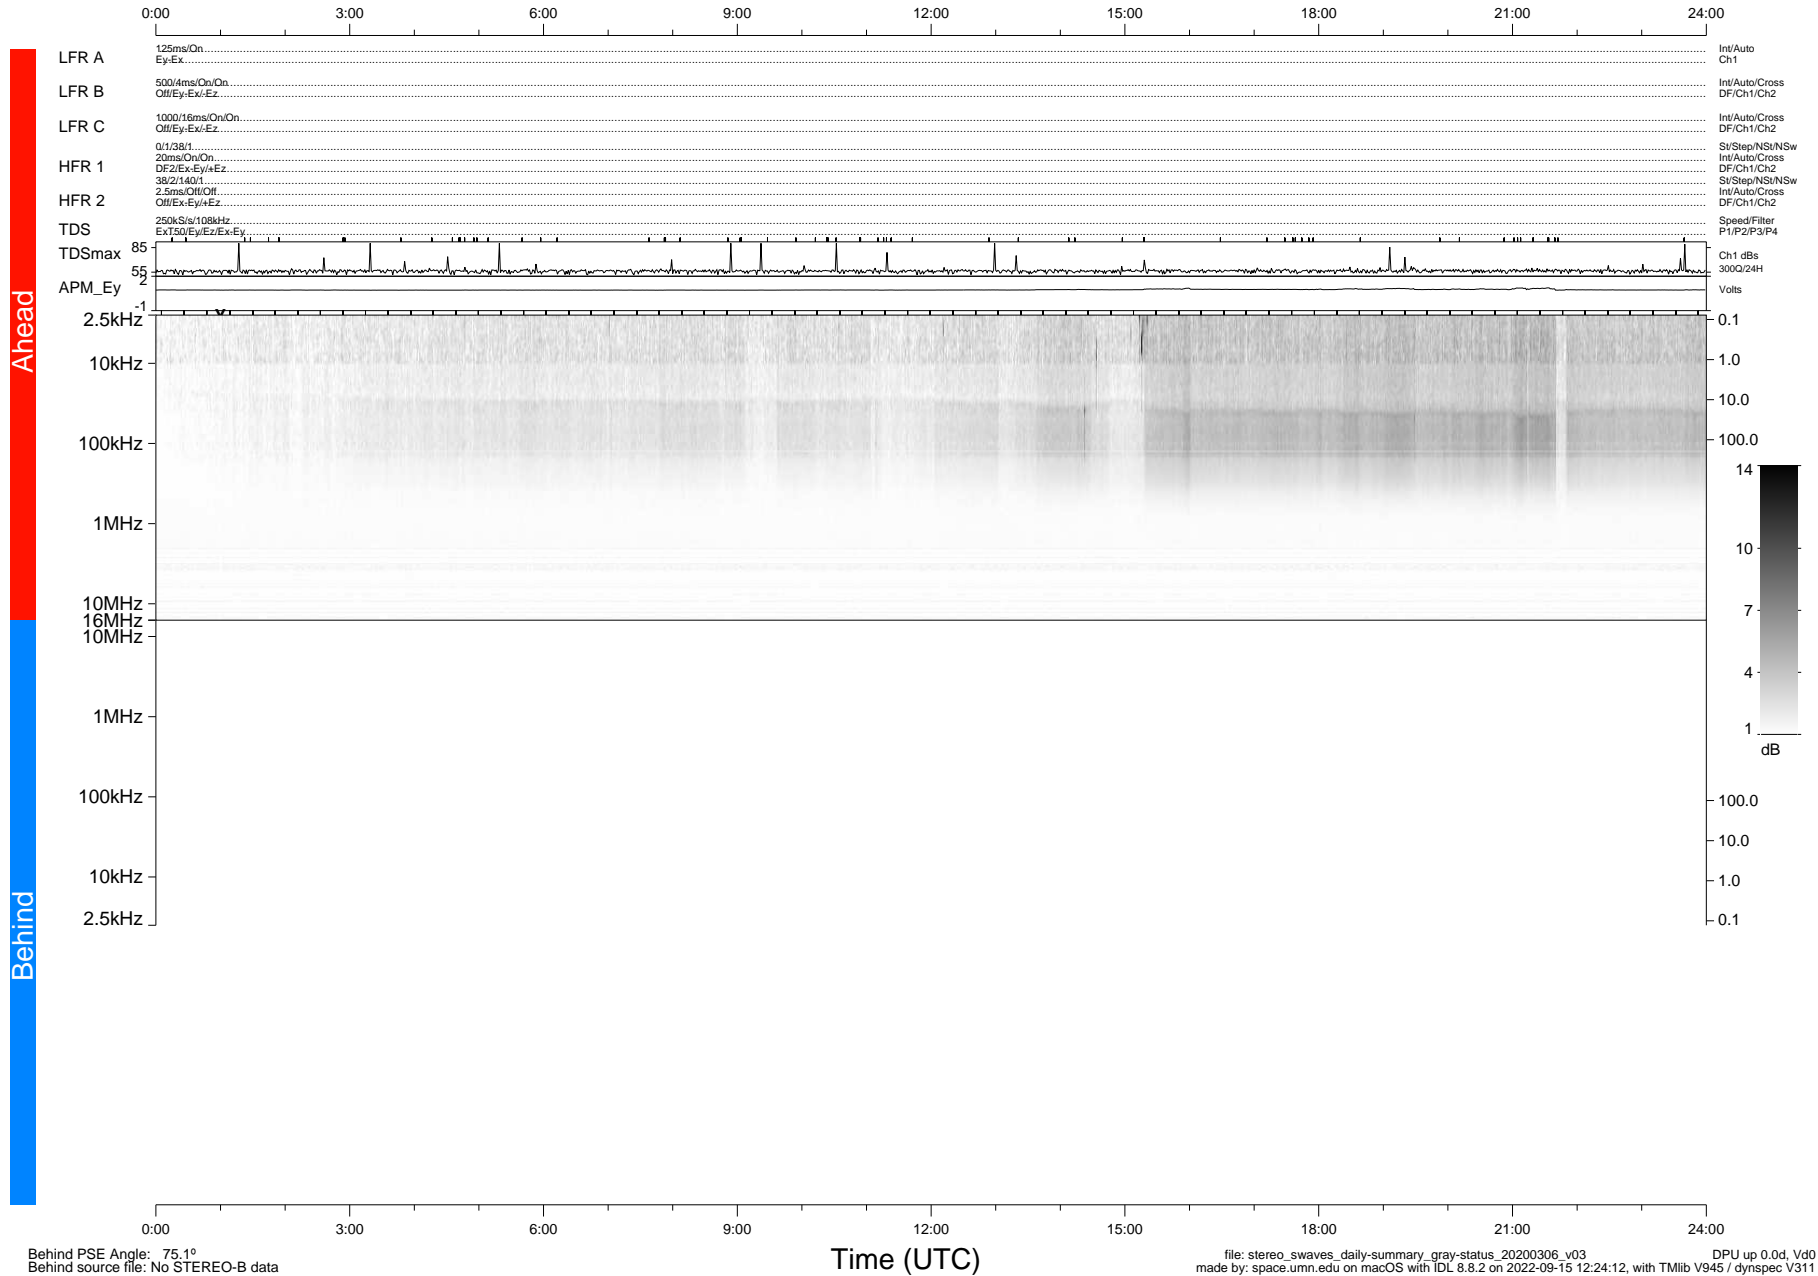

# STEREO/WAVES Daily Summary - 06-Mar-2020 (DOY 066)

Ahead source file: swaves\_ahead\_2020\_066\_1\_05.fin (Recovery: 100.0% HK, 99% Pkts)  
 Ahead PSE Angle: -76.9°

DPU up 1703.9d, V412d32

Behind PSE Angle: 75.1°  
 Behind source file: No STEREO-B data

file: stereo\_swaves\_daily-summary\_gray-status\_20200306\_v03  
 made by: space.umn.edu on macOS with IDL 8.8.2 on 2022-09-15 12:24:12, with TLib V945 / dynspec V311  
 DPU up 0.0d, Vd0