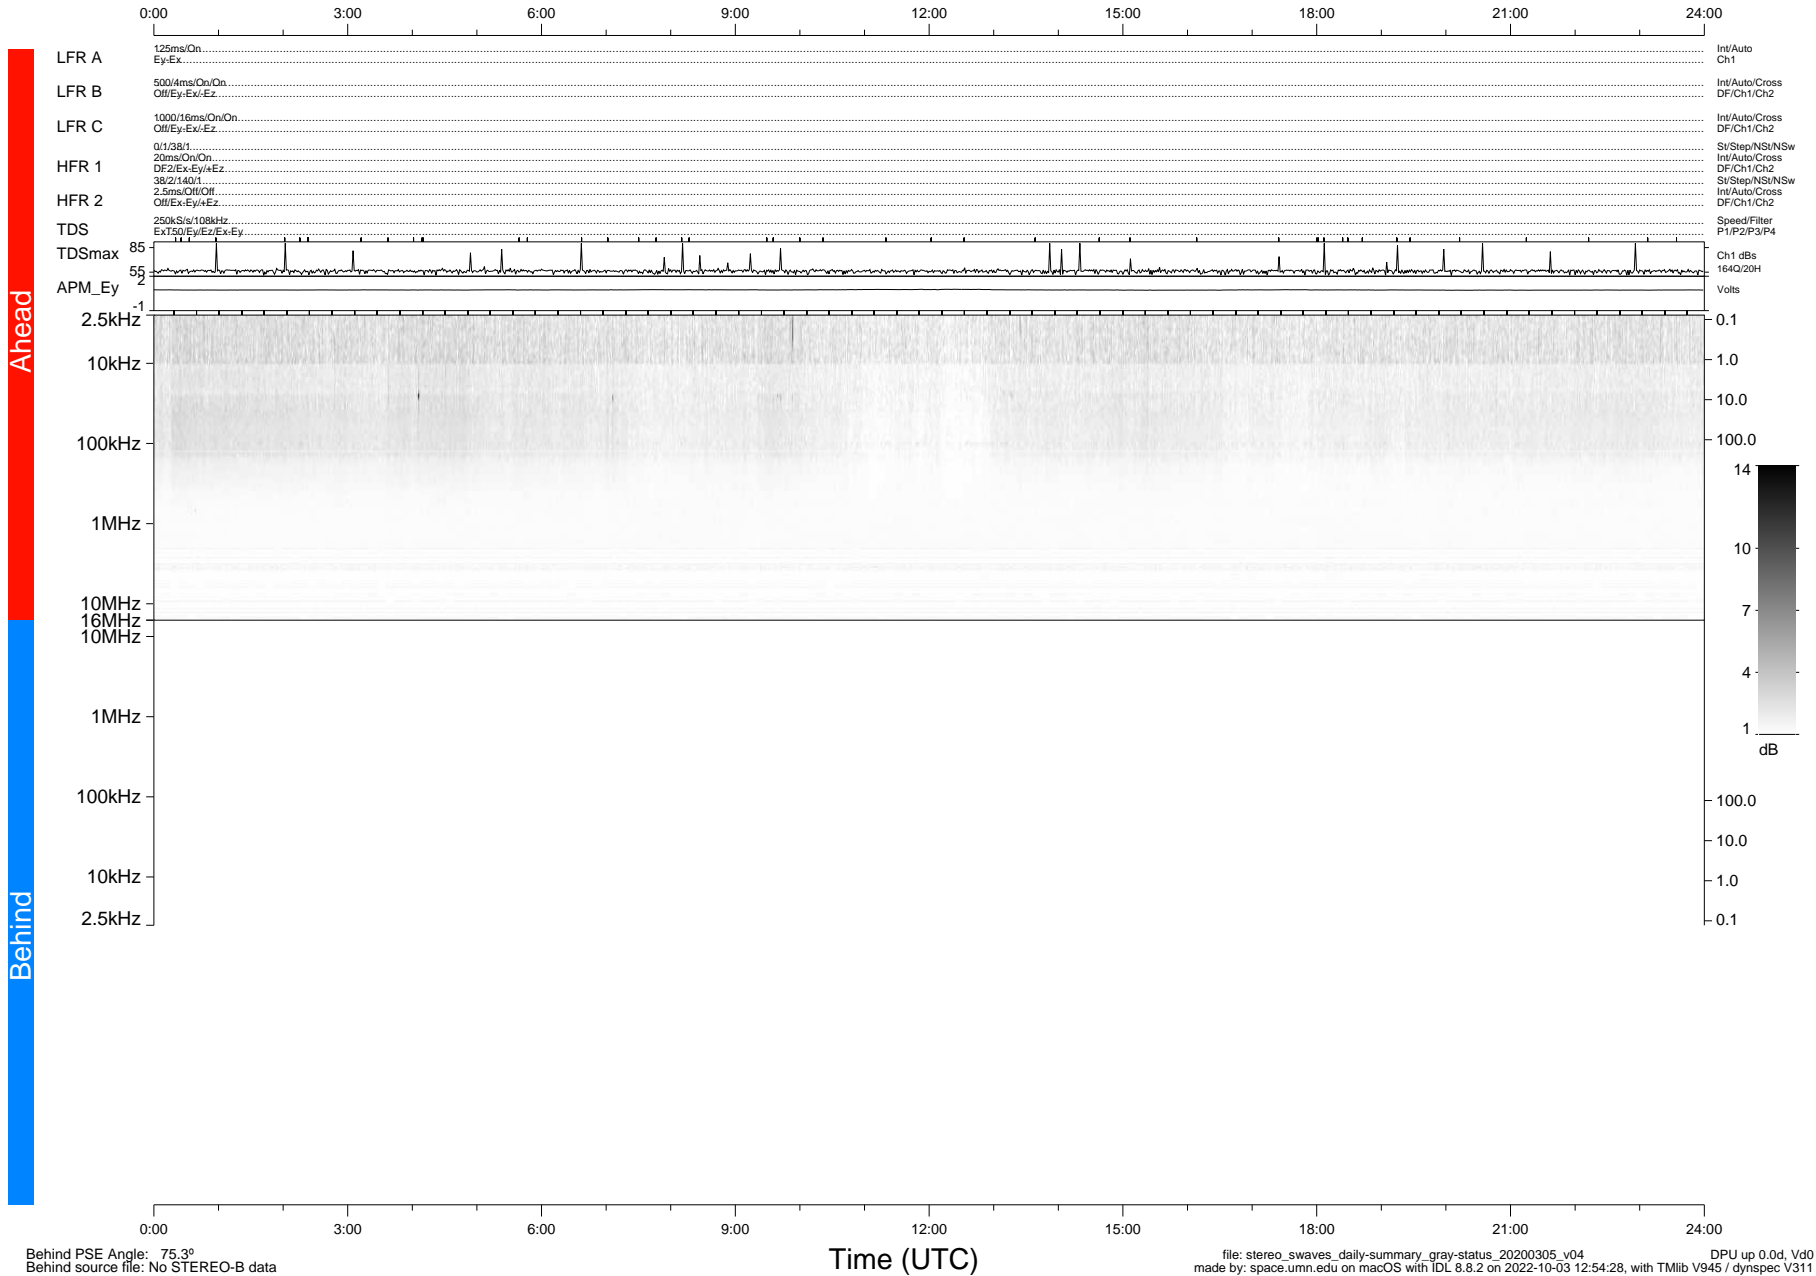

STEREO/WAVES Daily Summary - 05-Mar-2020 (DOY 065)

Ahead source file: swaves_ahead_2020_065_1_05.fin (Recovery: 100.0% HK, 78% Pkts)
 Ahead PSE Angle: -76.9°

DPU up 1702.9d, V412d32

Behind PSE Angle: 75.3°
 Behind source file: No STEREO-B data

file: stereo_swaves_daily-summary_gray-status_20200305_v04
 made by: space.umn.edu on macOS with IDL 8.8.2 on 2022-10-03 12:54:28, with Tlib V945 / dynspec V311
 DPU up 0.0d, Vd0