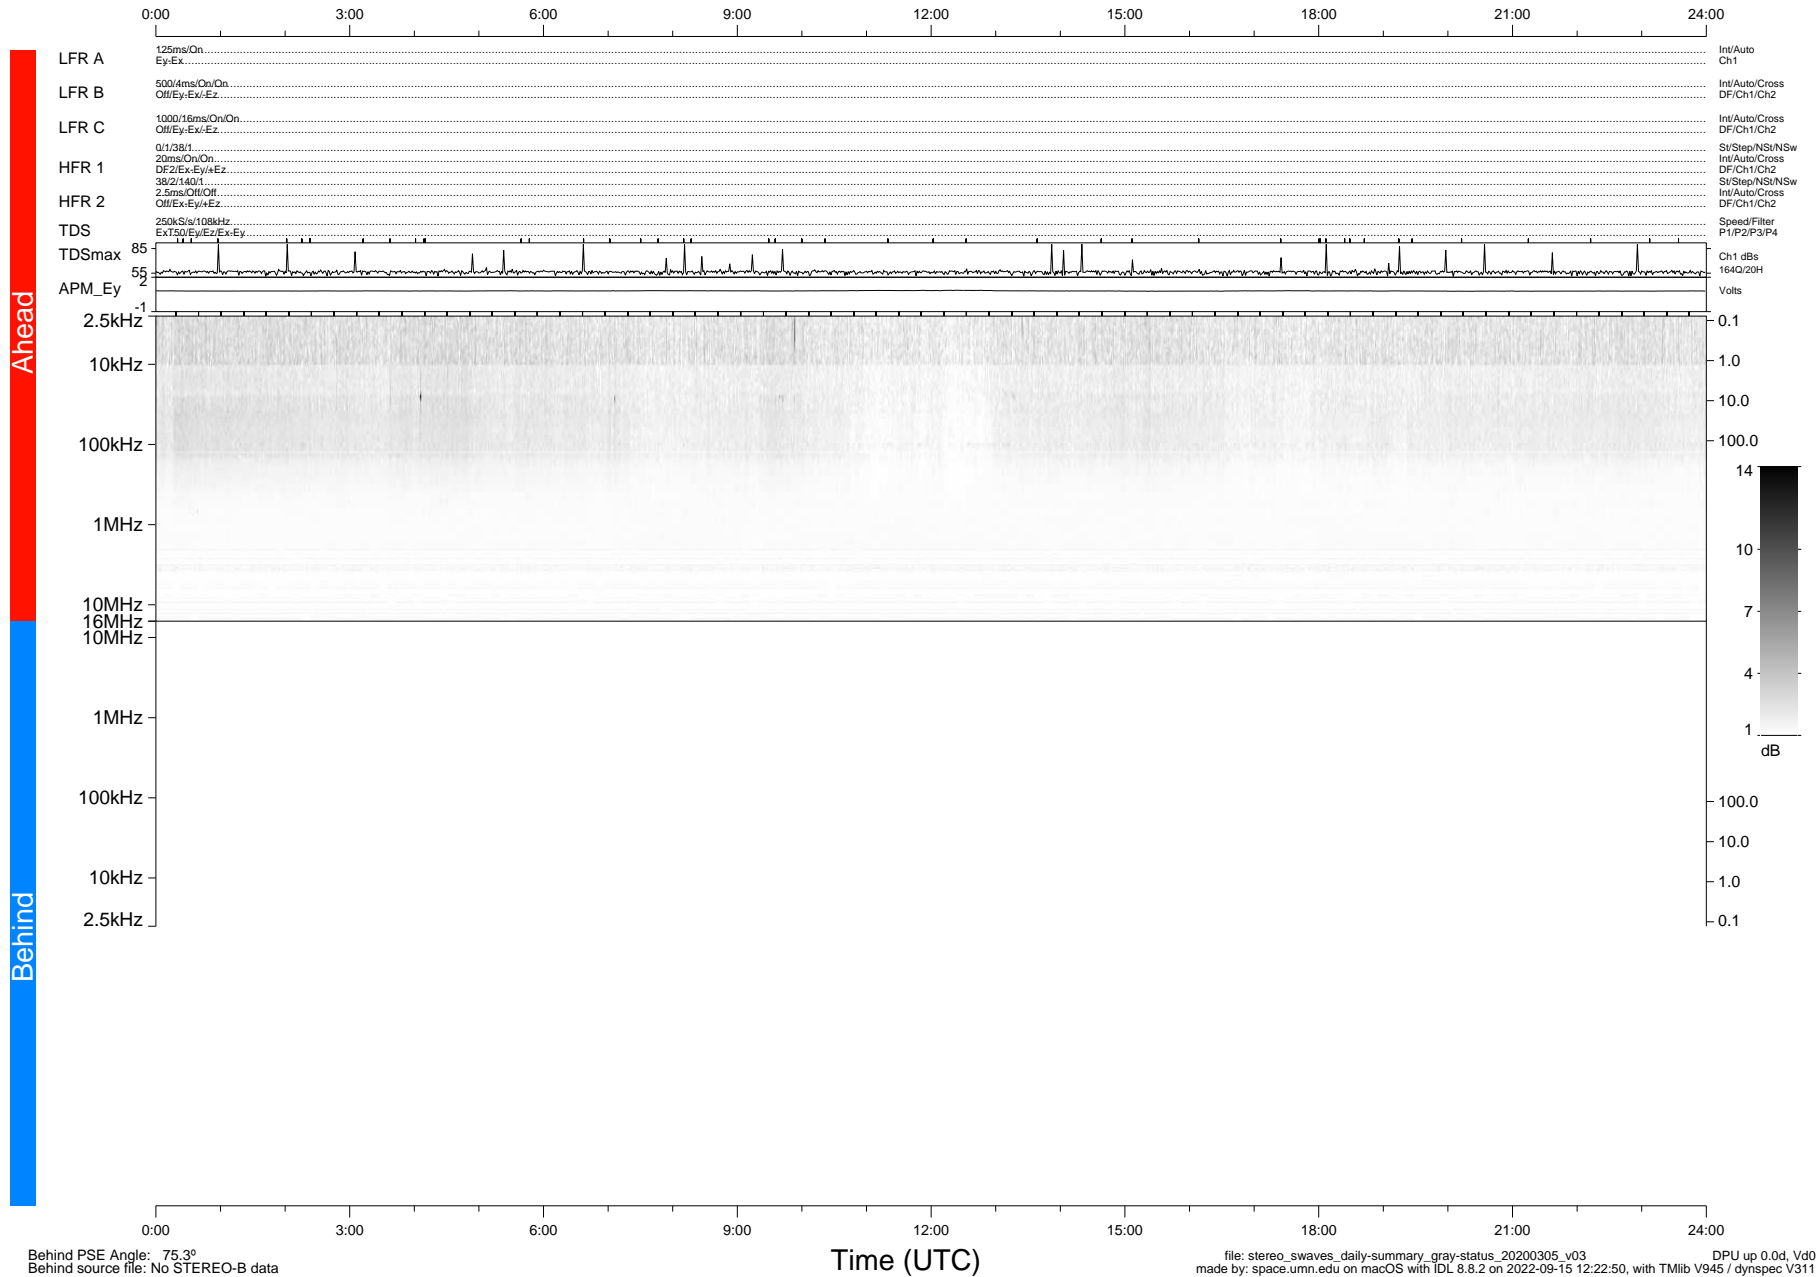

STEREO/WAVES Daily Summary - 05-Mar-2020 (DOY 065)

Ahead source file: swaves_ahead_2020_065_1_05.fin (Recovery: 100.0% HK, 78% Pkts)
 Ahead PSE Angle: -76.9°

DPU up 1702.9d, V412d32

Behind PSE Angle: 75.3°
 Behind source file: No STEREO-B data

file: stereo_swaves_daily-summary_gray-status_20200305_v03
 made by: space.umn.edu on macOS with IDL 8.8.2 on 2022-09-15 12:22:50, with Tlib V945 / dynspec V311
 DPU up 0.0d, Vd0